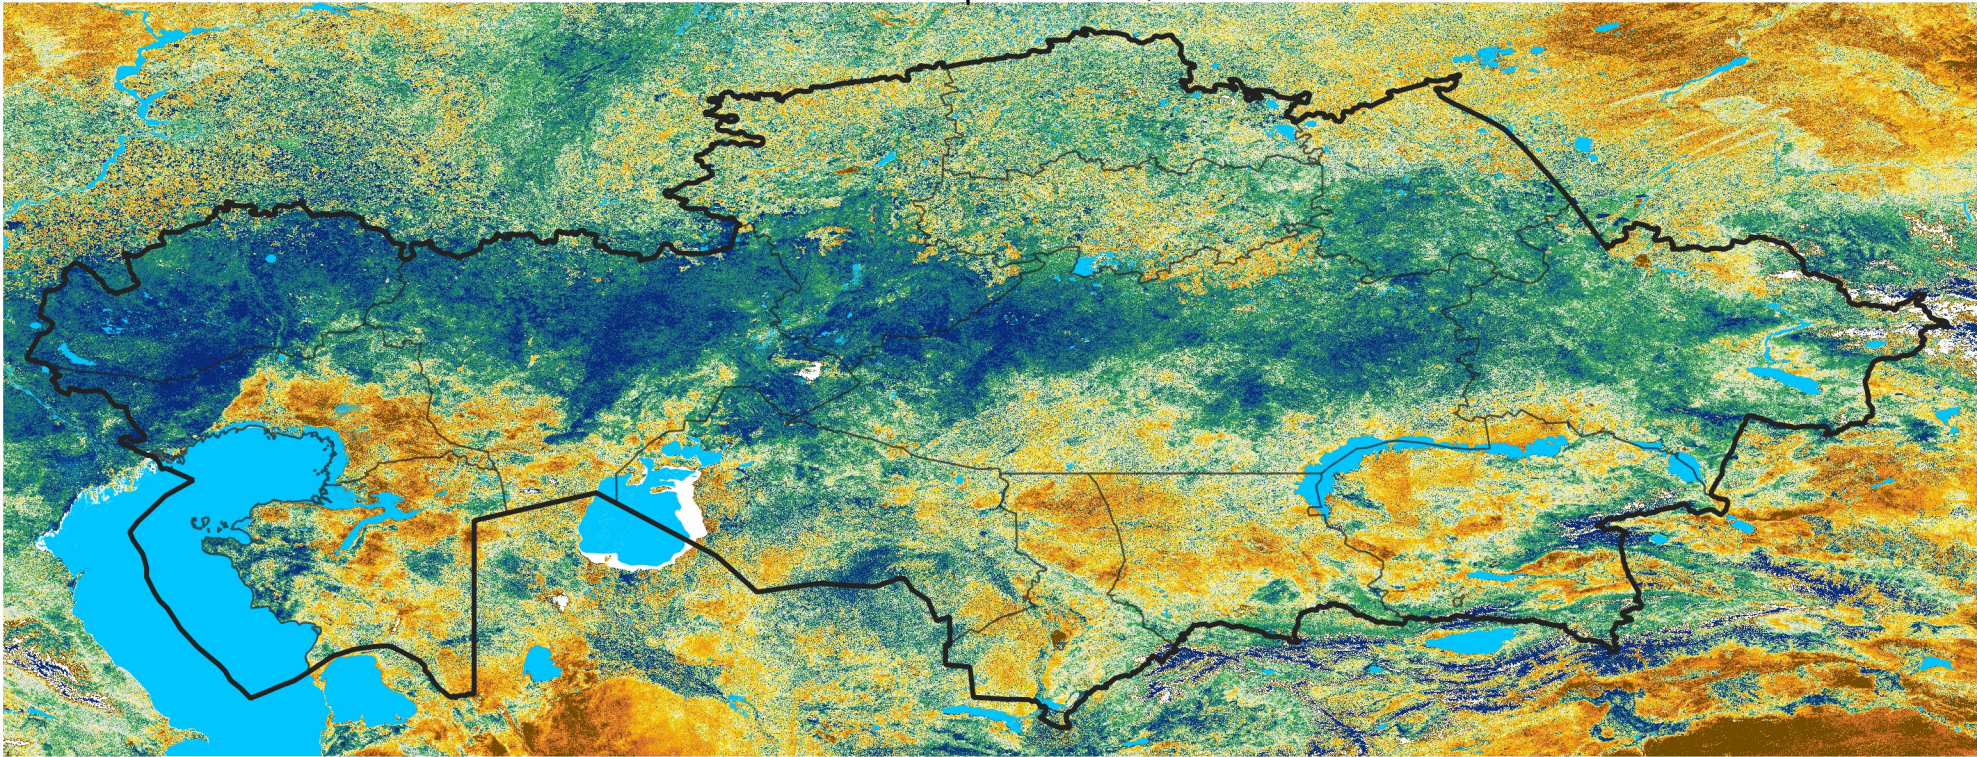

Kazakhstan Percent of Mean NDVI

2026 / mean (2003 - 2022)

Period 11 / April 11 - 20, 2026

Percent of Normal