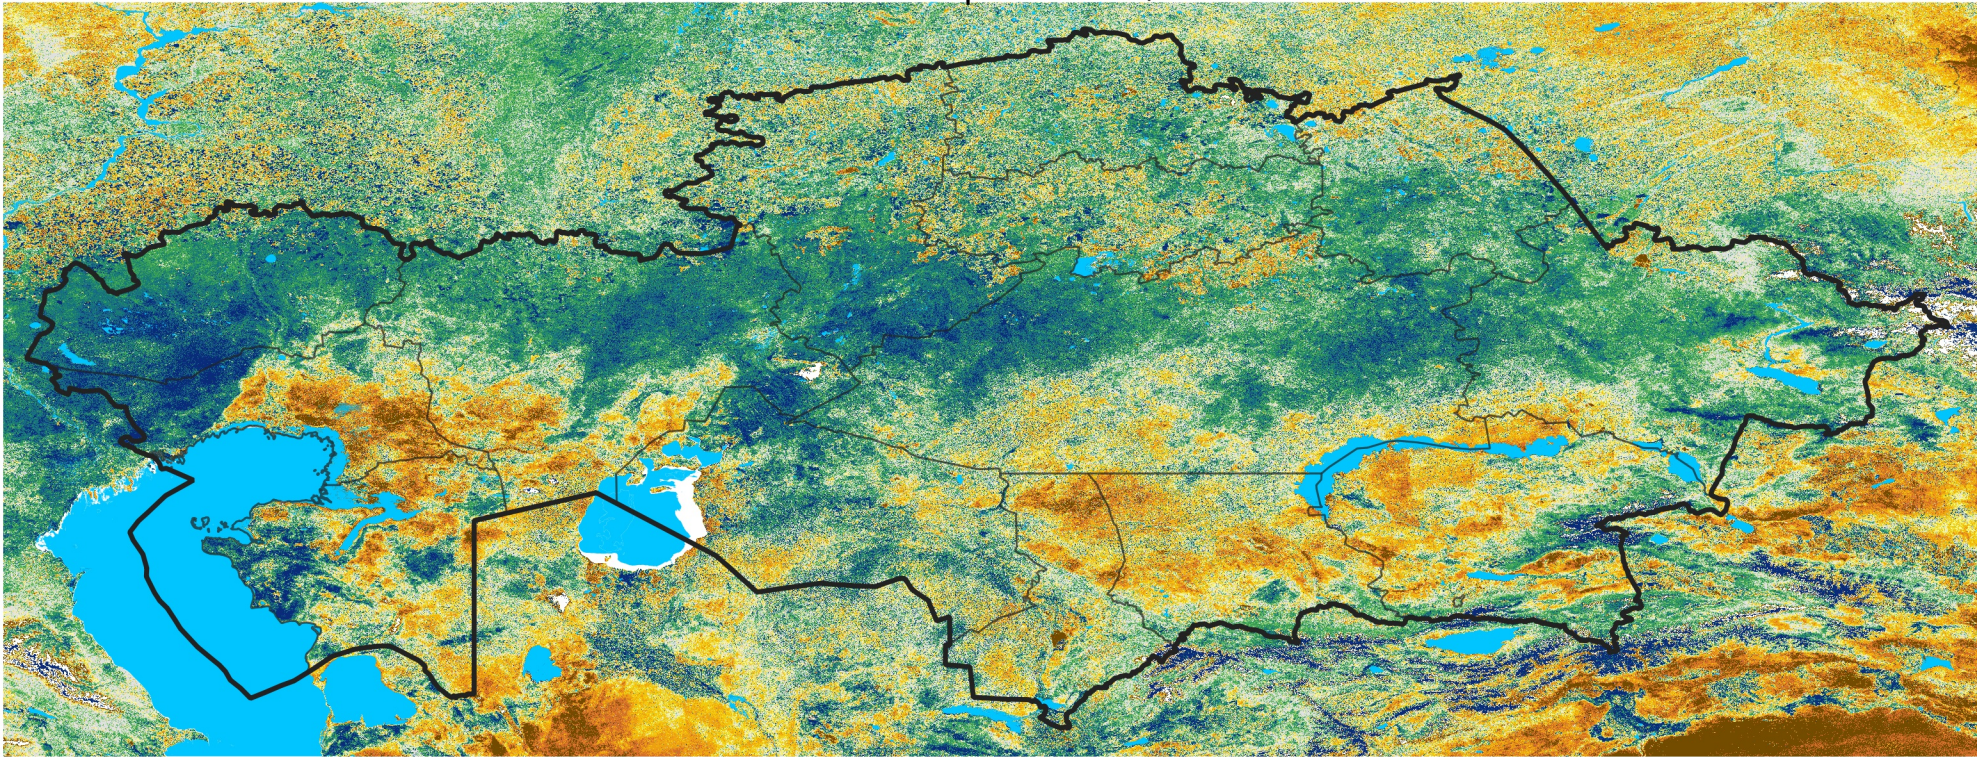

Kazakhstan Percent of Mean NDVI

2026 / mean (2003 - 2022)

Period 12 / April 21 - 30, 2026

Percent of Normal