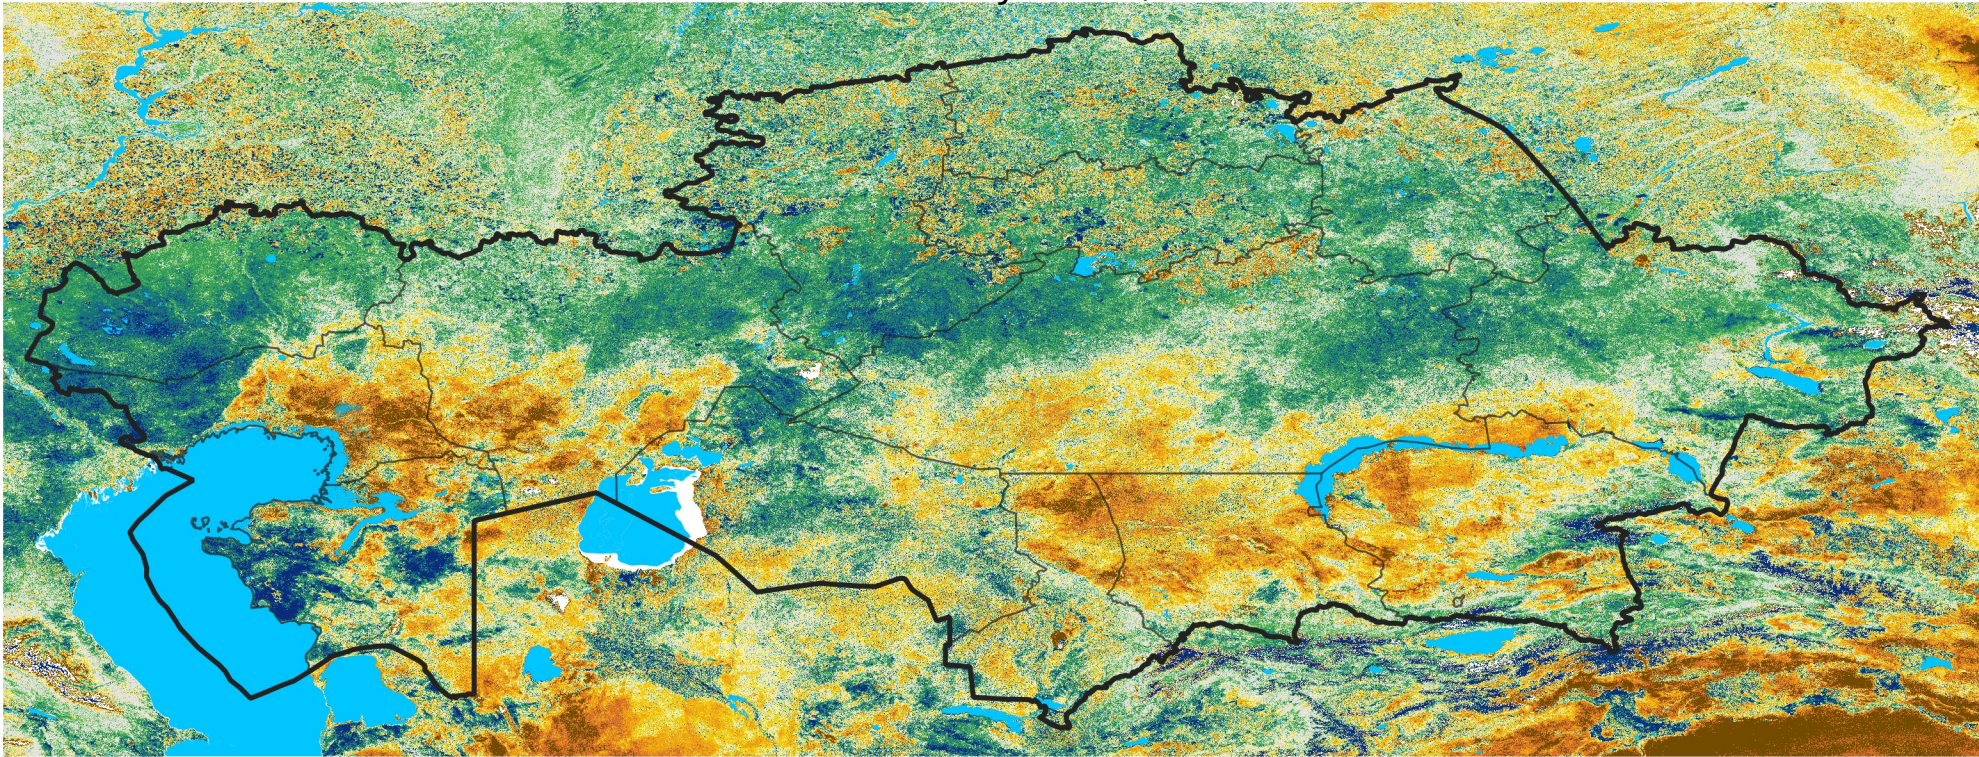

Kazakhstan Percent of Mean NDVI

2026 / mean (2003 - 2022)
Period 13 / May 01 - 10, 2026

Percent of Normal