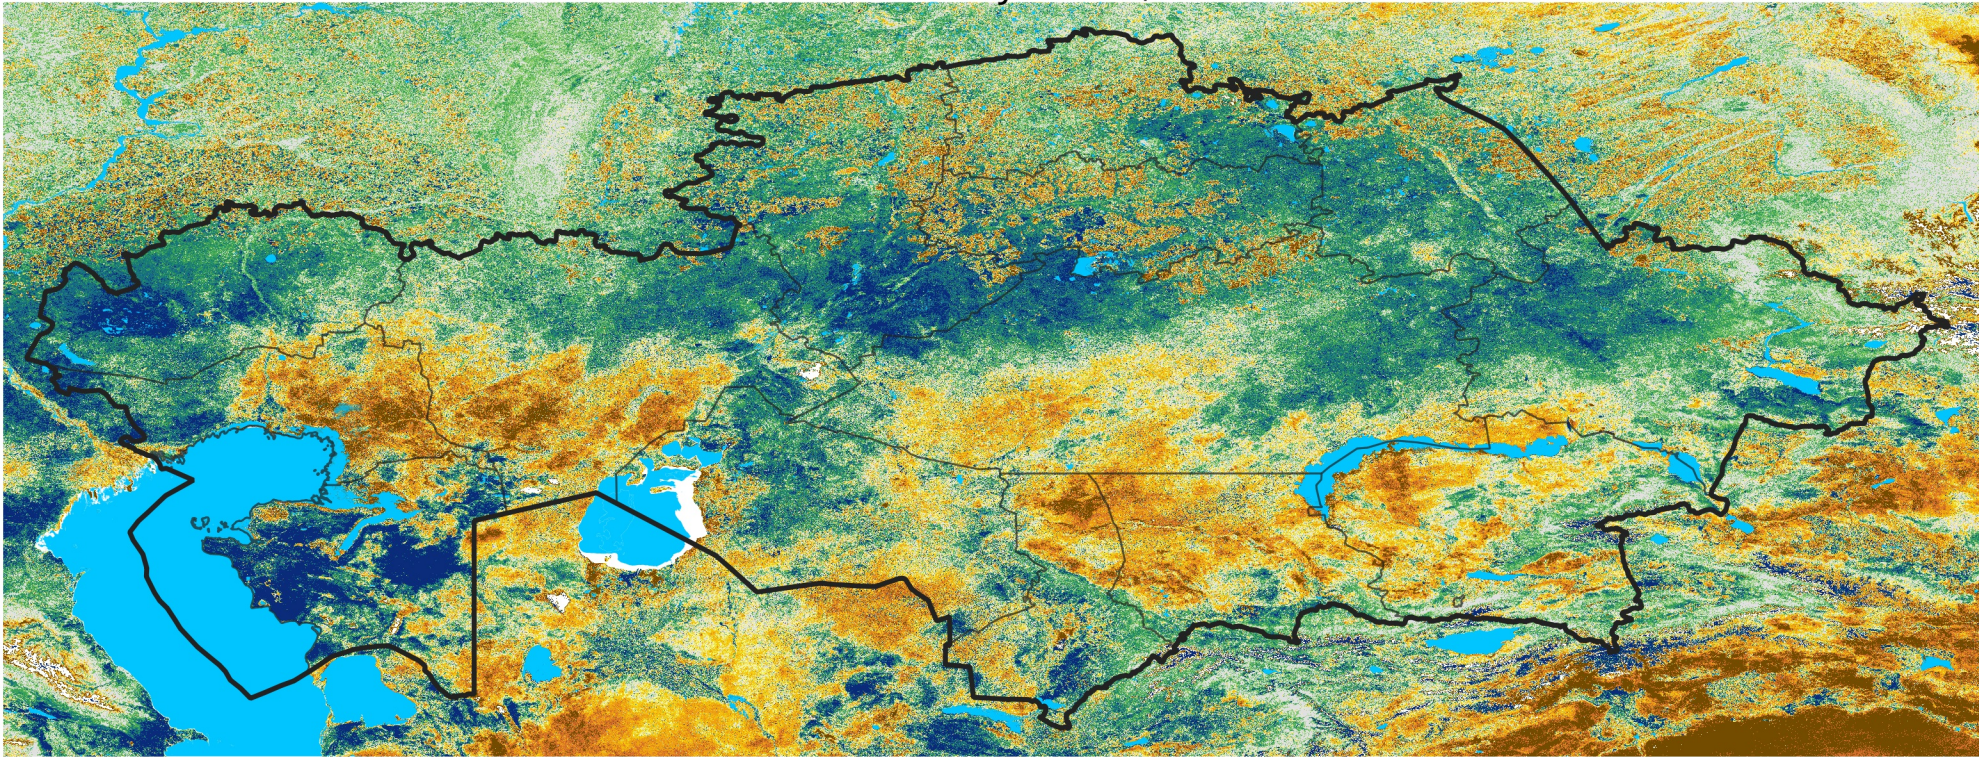

Kazakhstan Percent of Mean NDVI

2026 / mean (2003 - 2022)
Period 15 / May 21 - 31, 2026

Percent of Normal