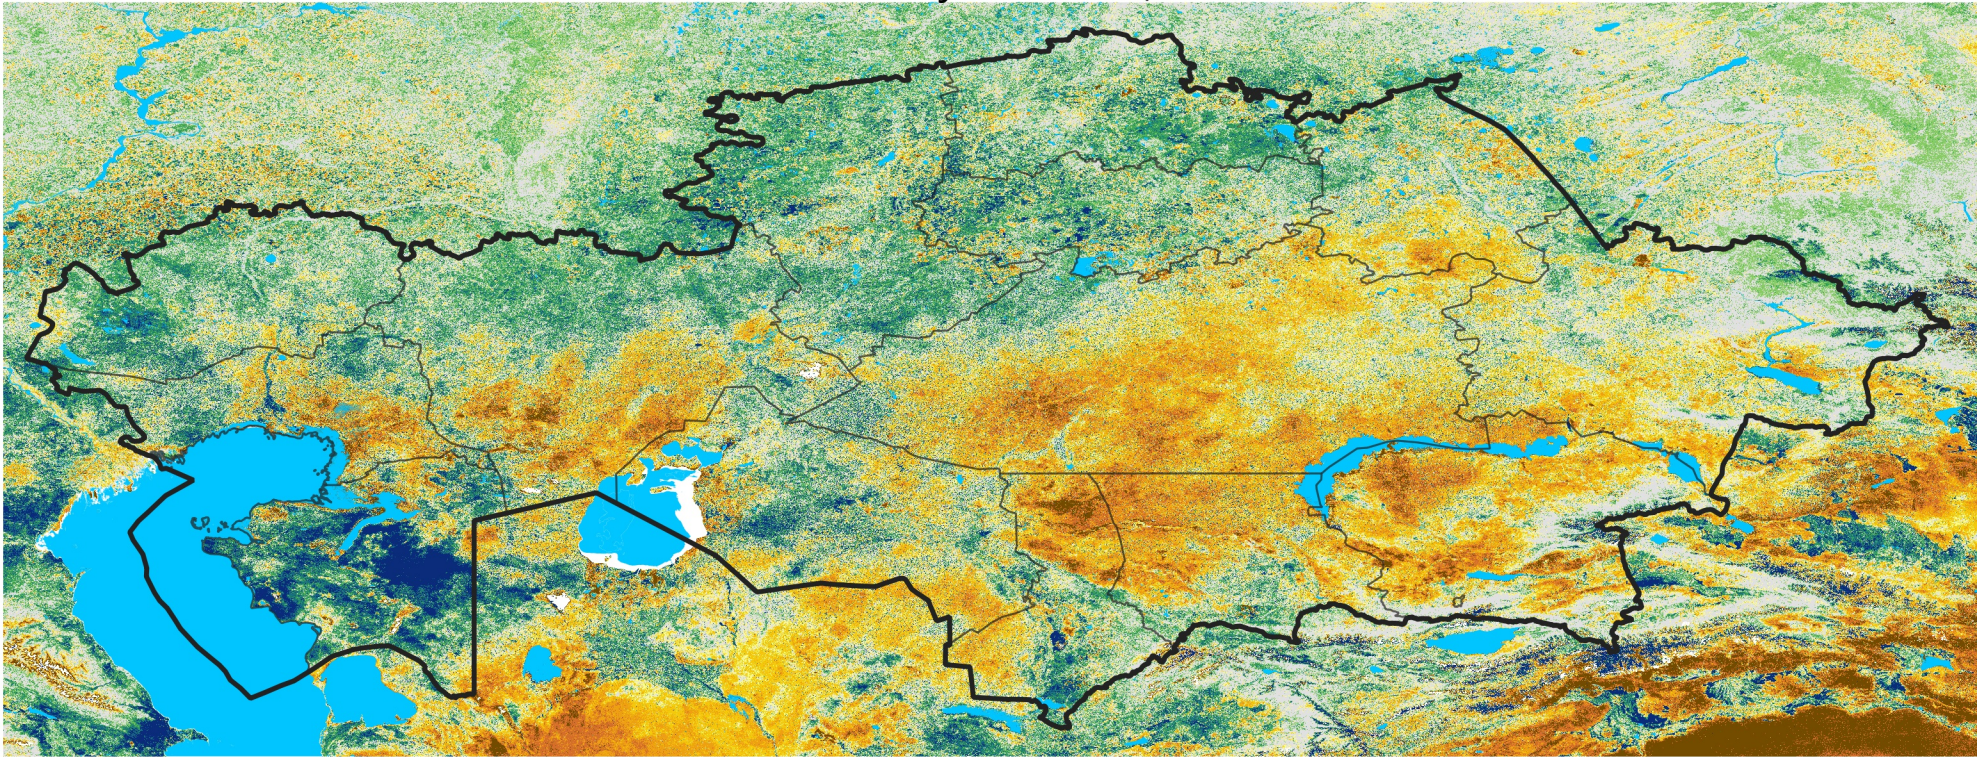

Kazakhstan Percent of Mean NDVI

2026 / mean (2003 - 2022)

Period 16 / June 01 - 10, 2026

Percent of Normal