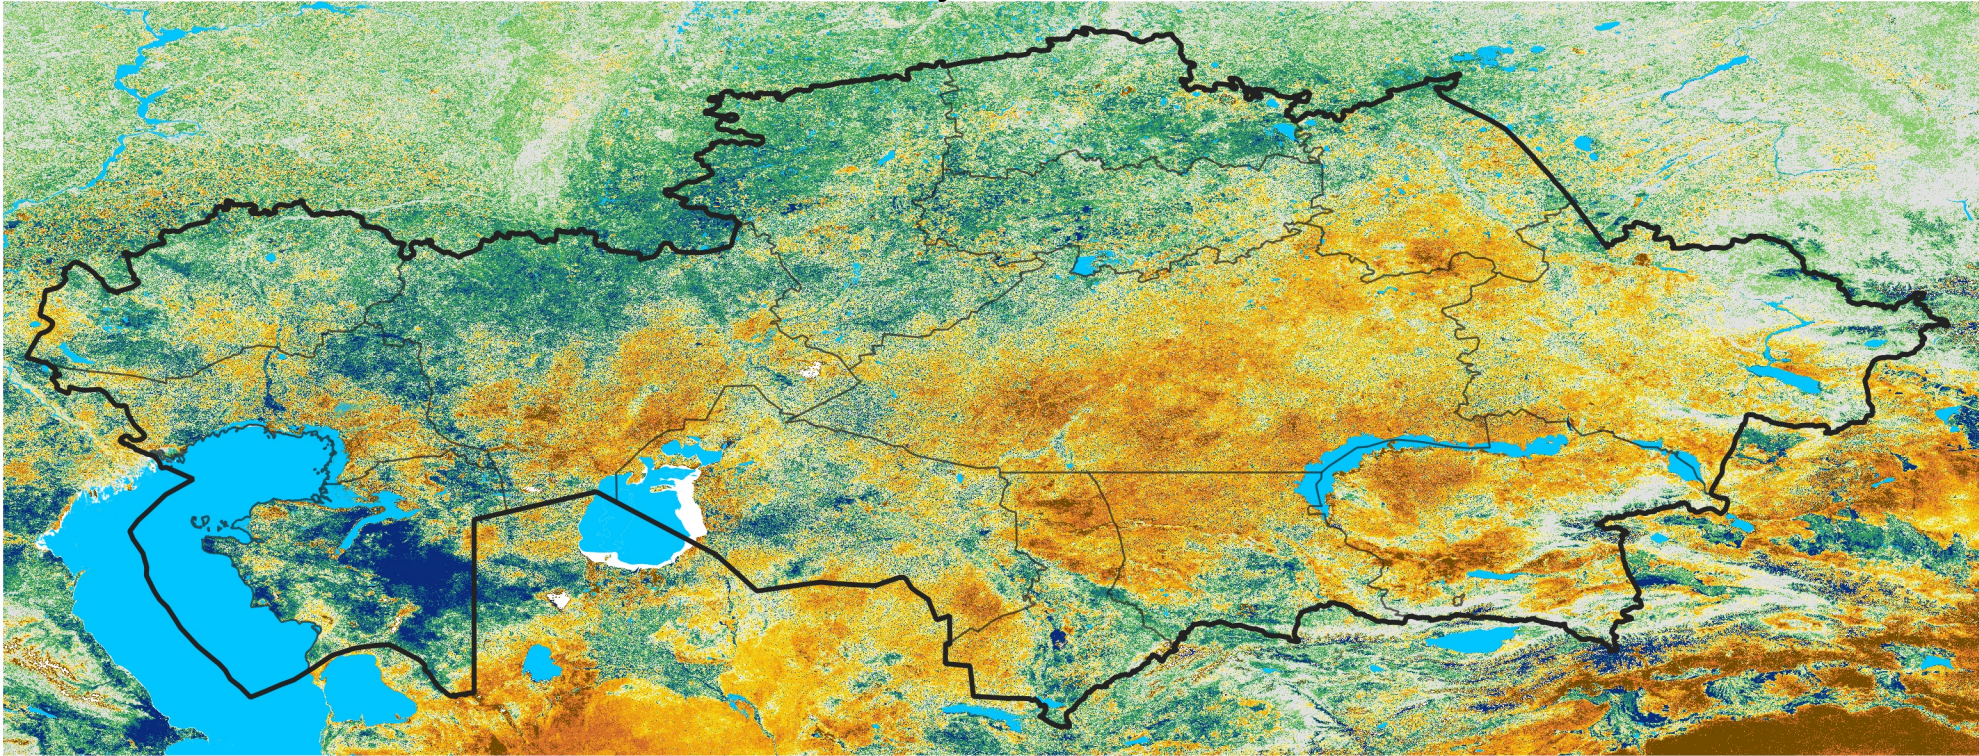

Kazakhstan Percent of Mean NDVI

2026 / mean (2003 - 2022)
Period 17 / June 11 - 20, 2026

Percent of Normal