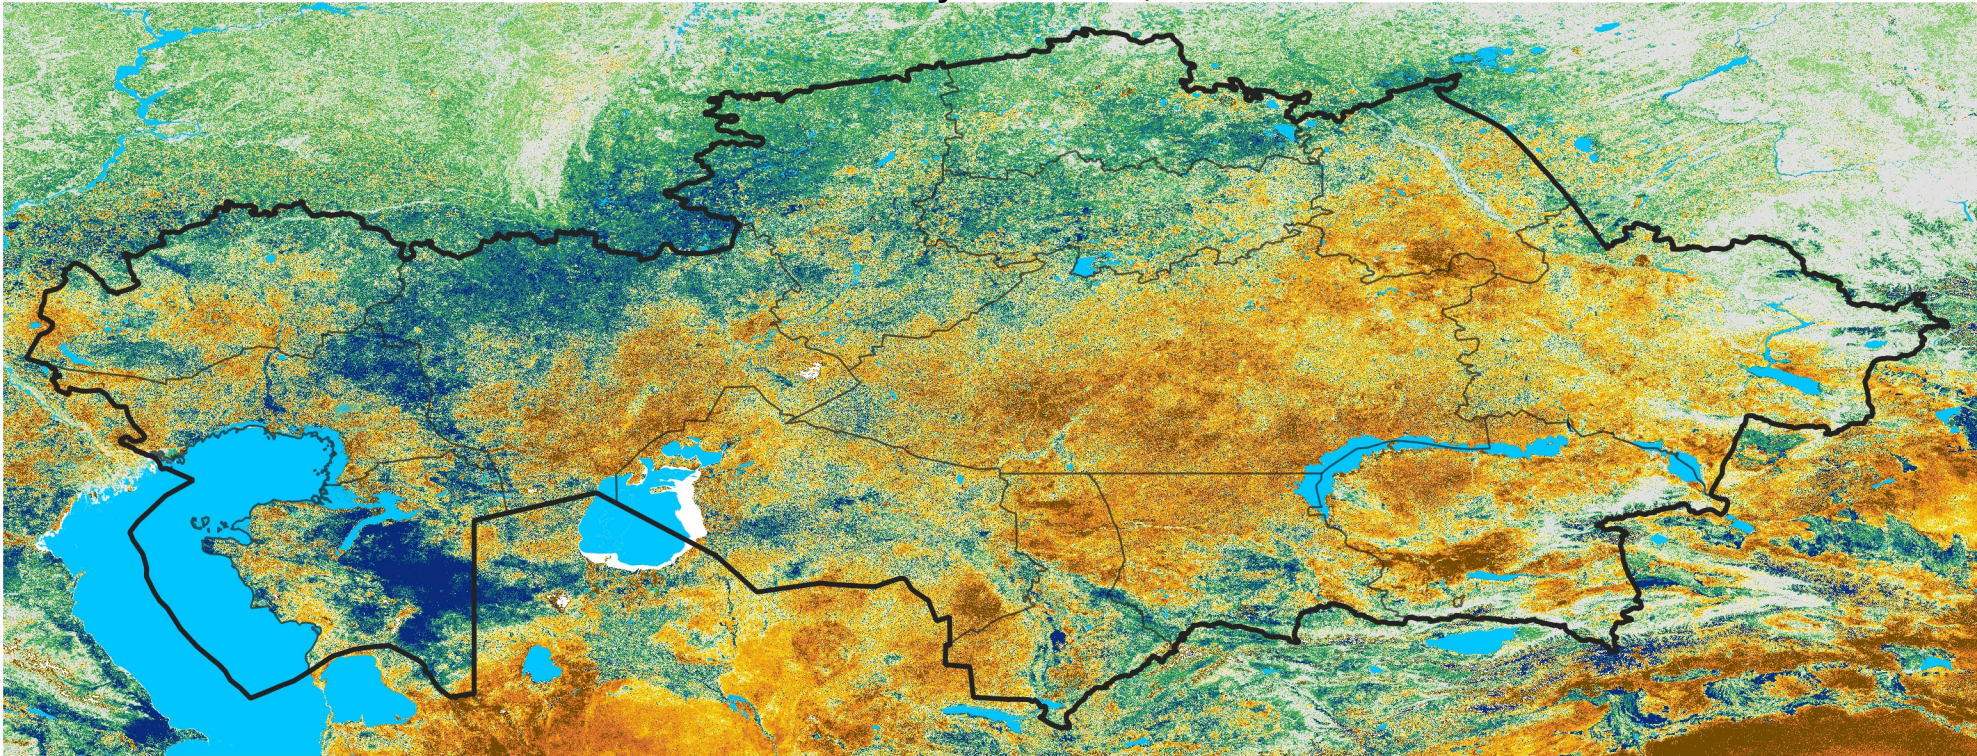

Kazakhstan Percent of Mean NDVI

2026 / mean (2003 - 2022)

Period 18 / June 21 - 30, 2026

Percent of Normal