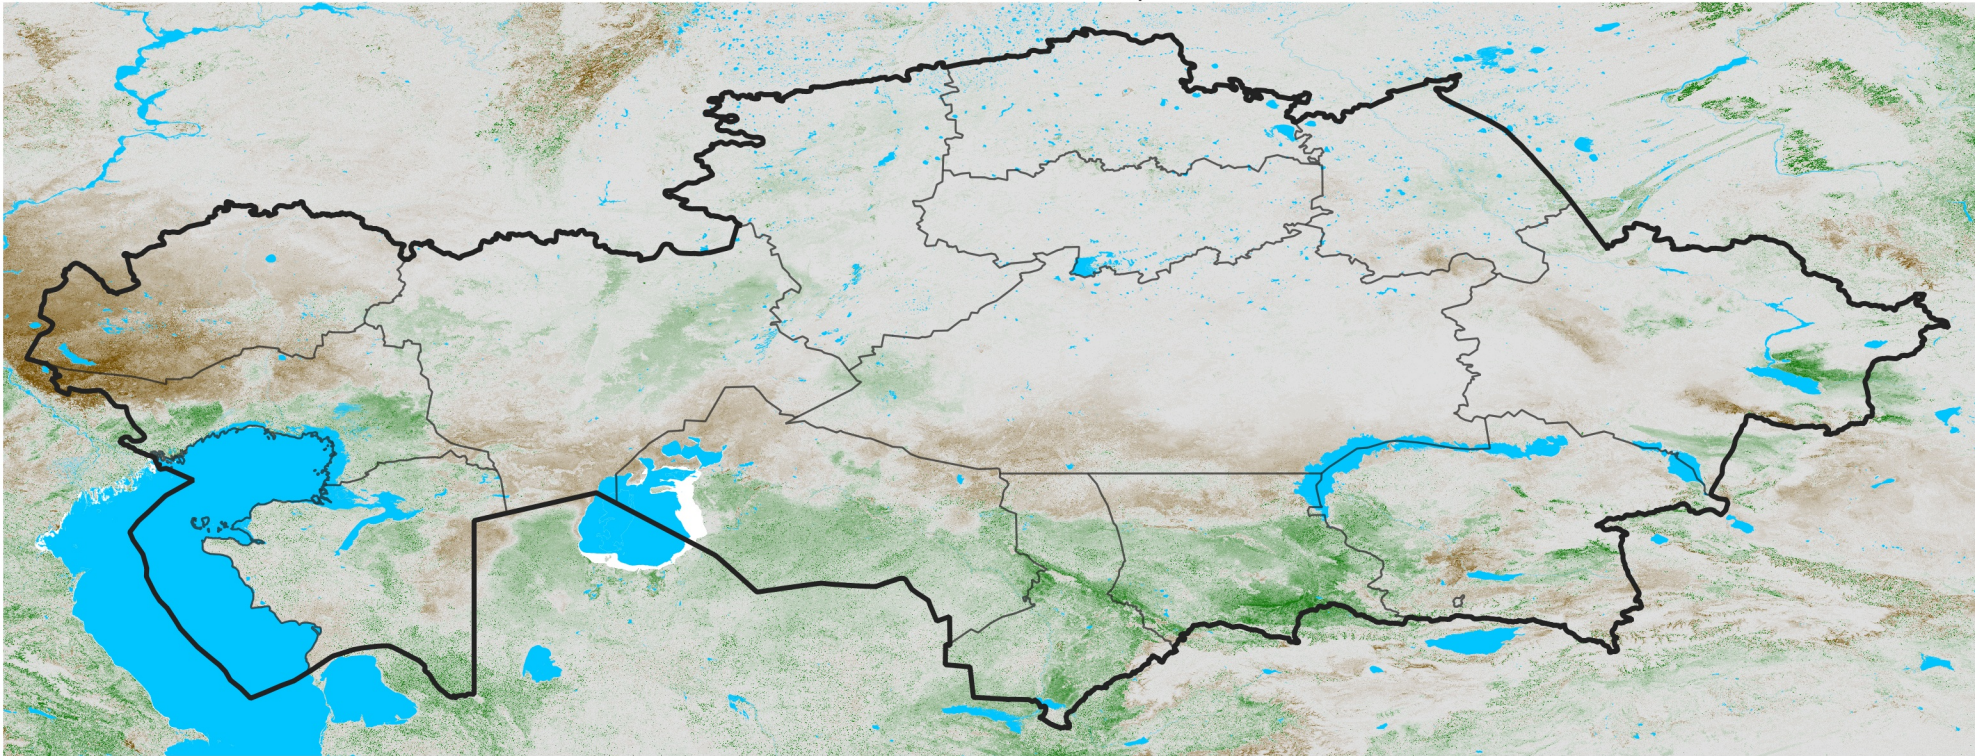

# Kazakhstan NDVI Anomaly

2019 minus Mean (2012 - 2021)

Period 10 / Feb 11 - 20, 2019

## NDVI Anomaly

< -0.3   -0.2   -0.1   -0.05   0.05   0.1   0.2   >0.3

Negative

No Difference

Positive