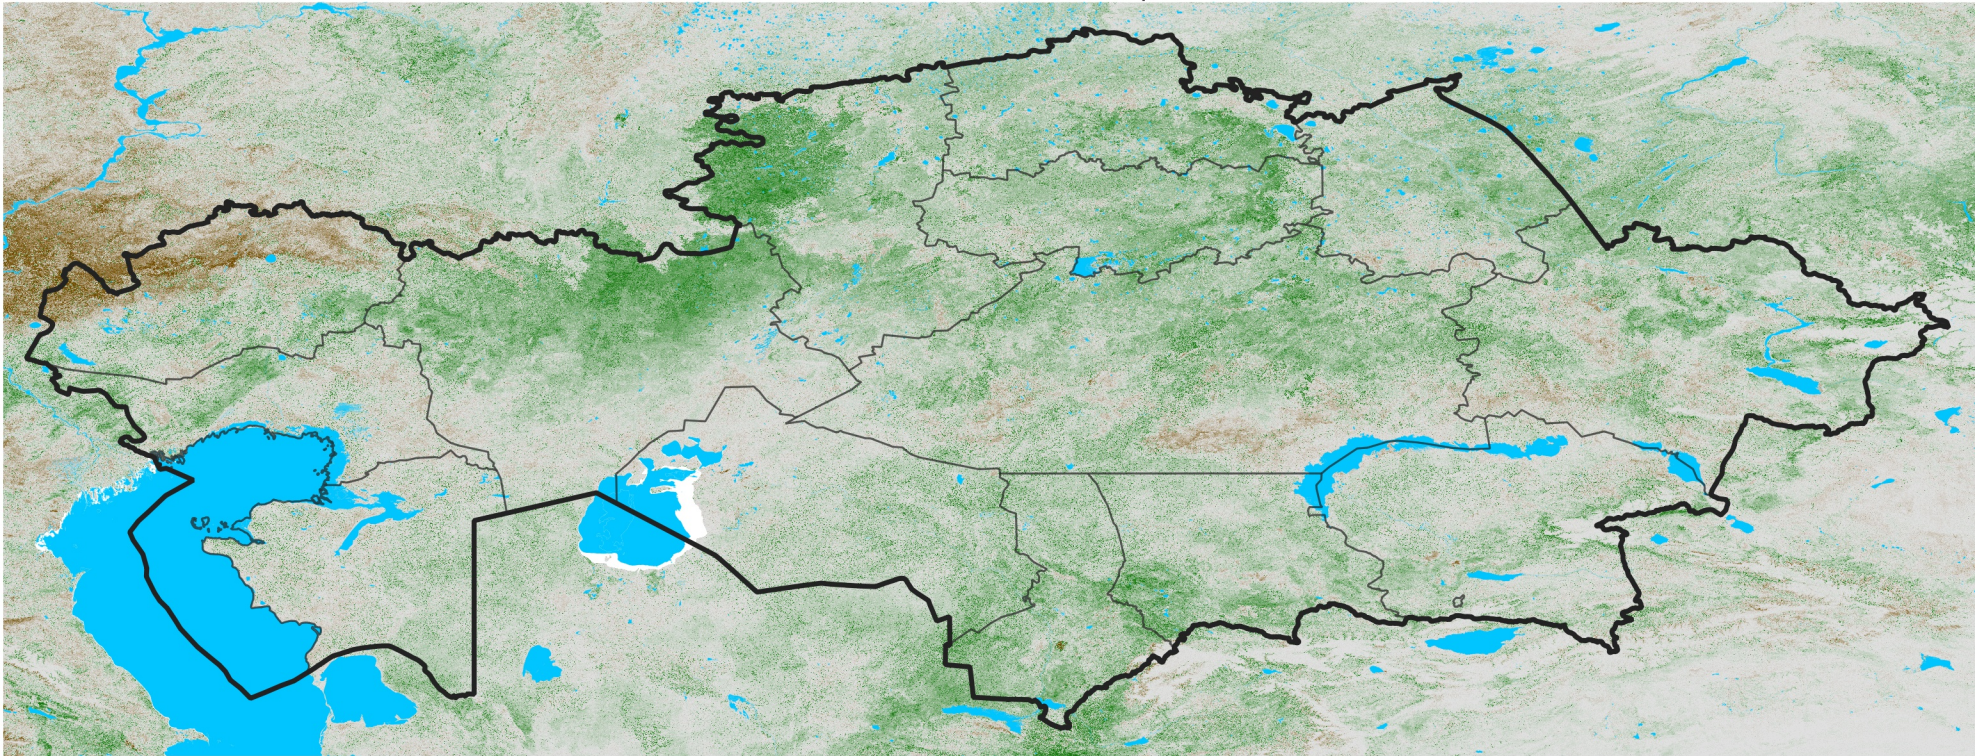

# Kazakhstan NDVI Anomaly

2019 minus Mean (2012 - 2021)

Period 16 / Mar 11 - 20, 2019

## NDVI Anomaly

< -0.3   -0.2   -0.1   -0.05   0.05   0.1   0.2   >0.3

Negative

No Difference

Positive