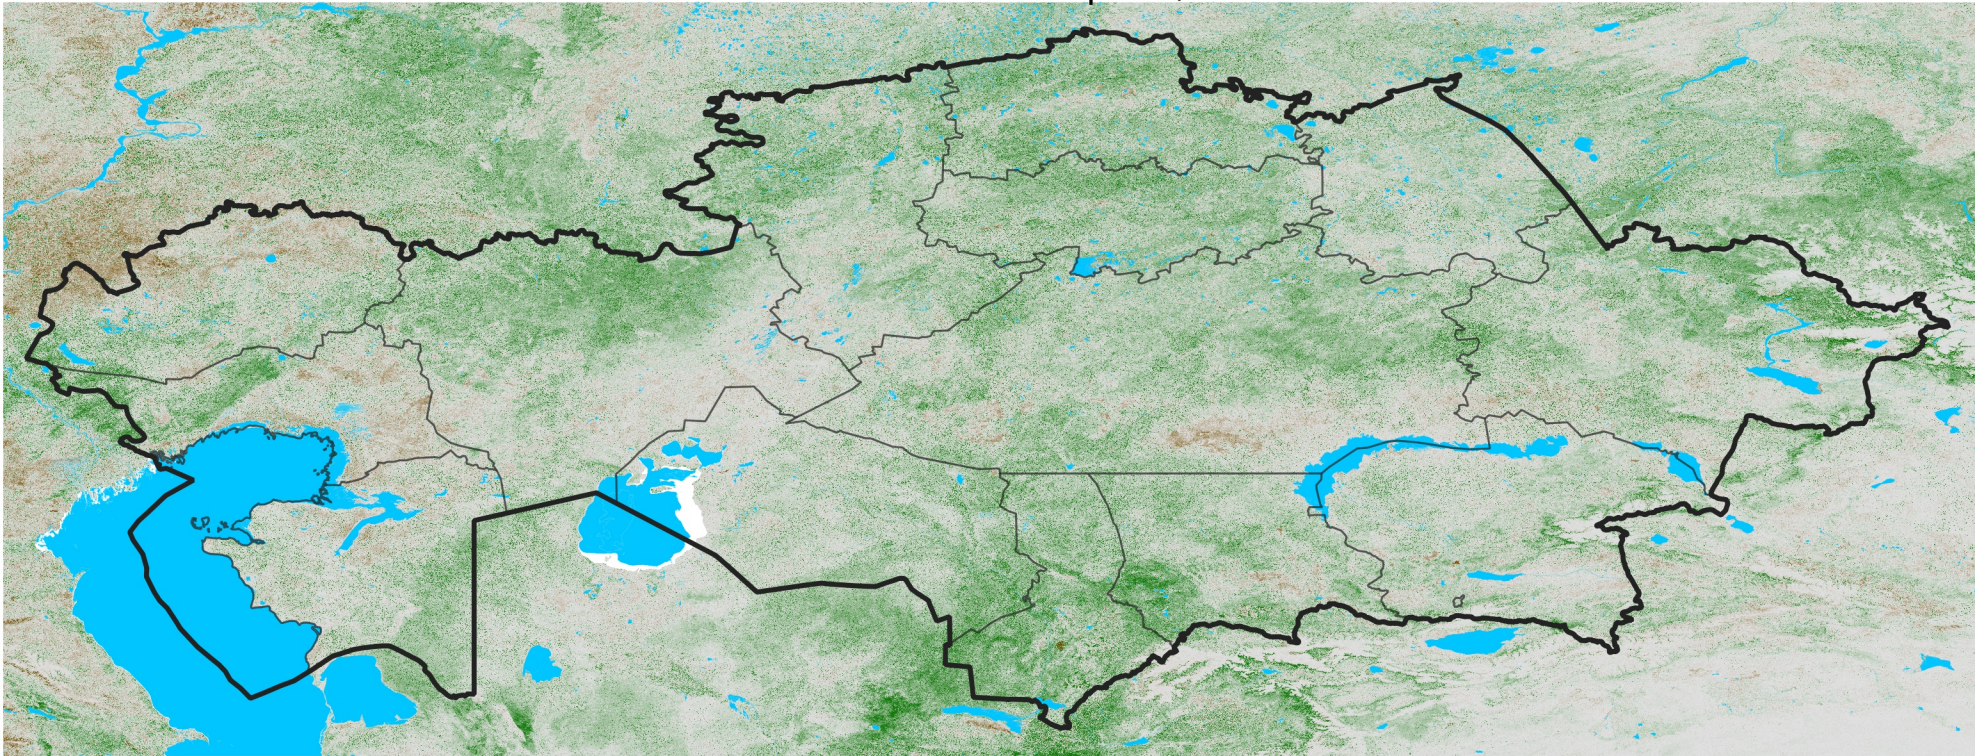

Kazakhstan NDVI Anomaly

2019 minus Mean (2012 - 2021)
Period 19 / Mar 26 - Apr 05, 2019

NDVI Anomaly

< -0.3 -0.2 -0.1 -0.05 0.05 0.1 0.2 >0.3

Negative

No Difference

Positive