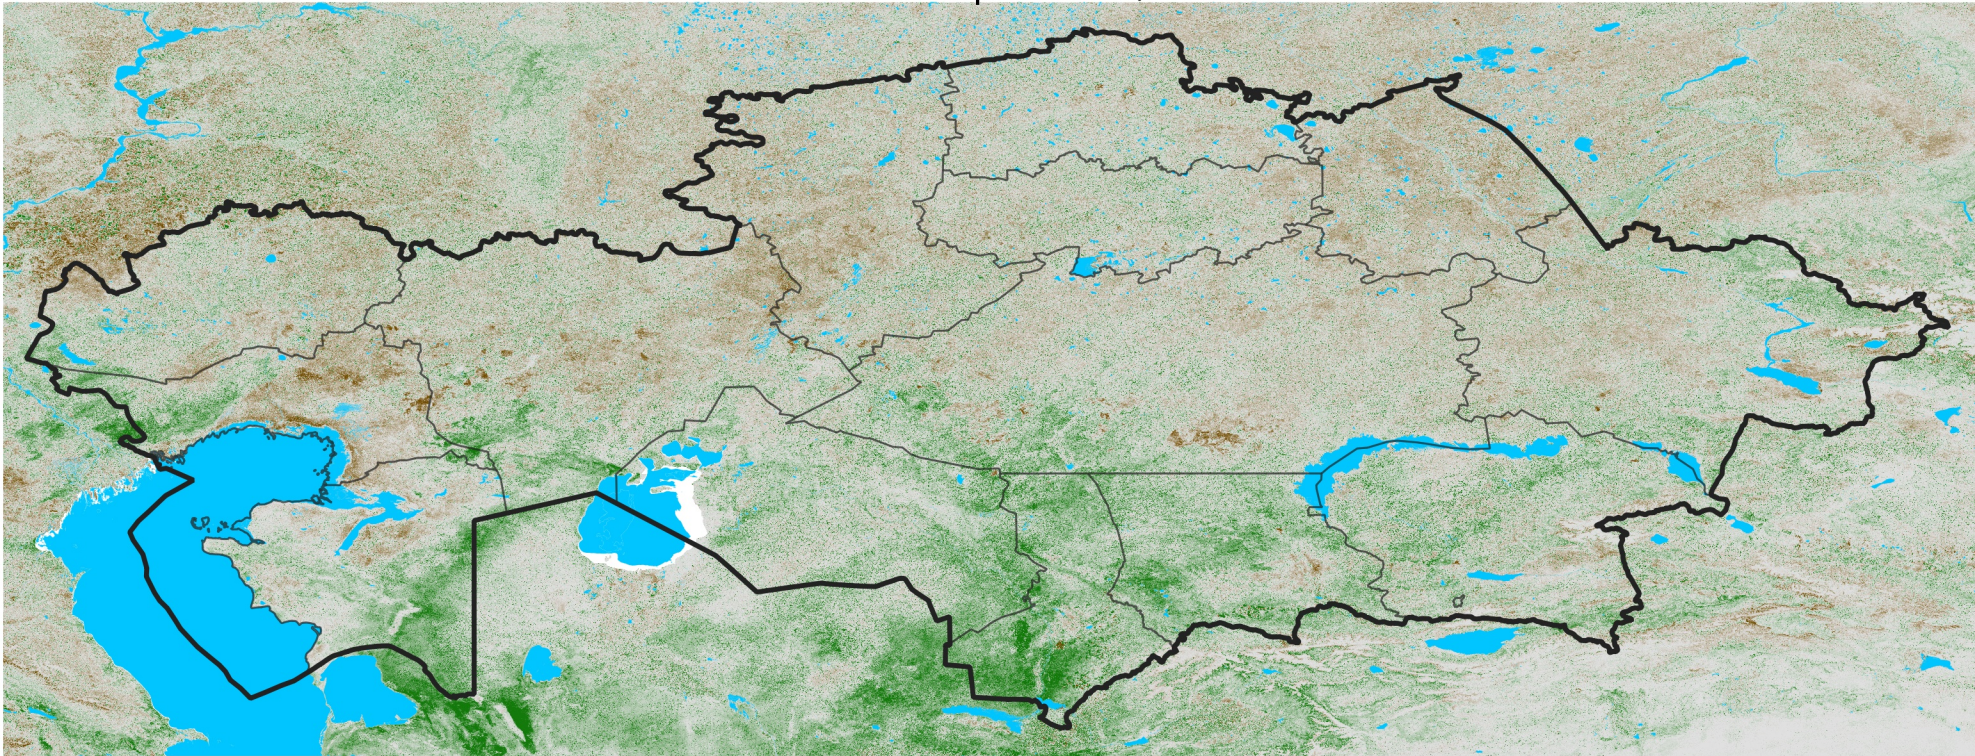

Kazakhstan NDVI Anomaly

2019 minus Mean (2012 - 2021)

Period 24 / Apr 21 - 30, 2019

NDVI Anomaly

< -0.3 -0.2 -0.1 -0.05 0.05 0.1 0.2 >0.3

Negative

No Difference

Positive