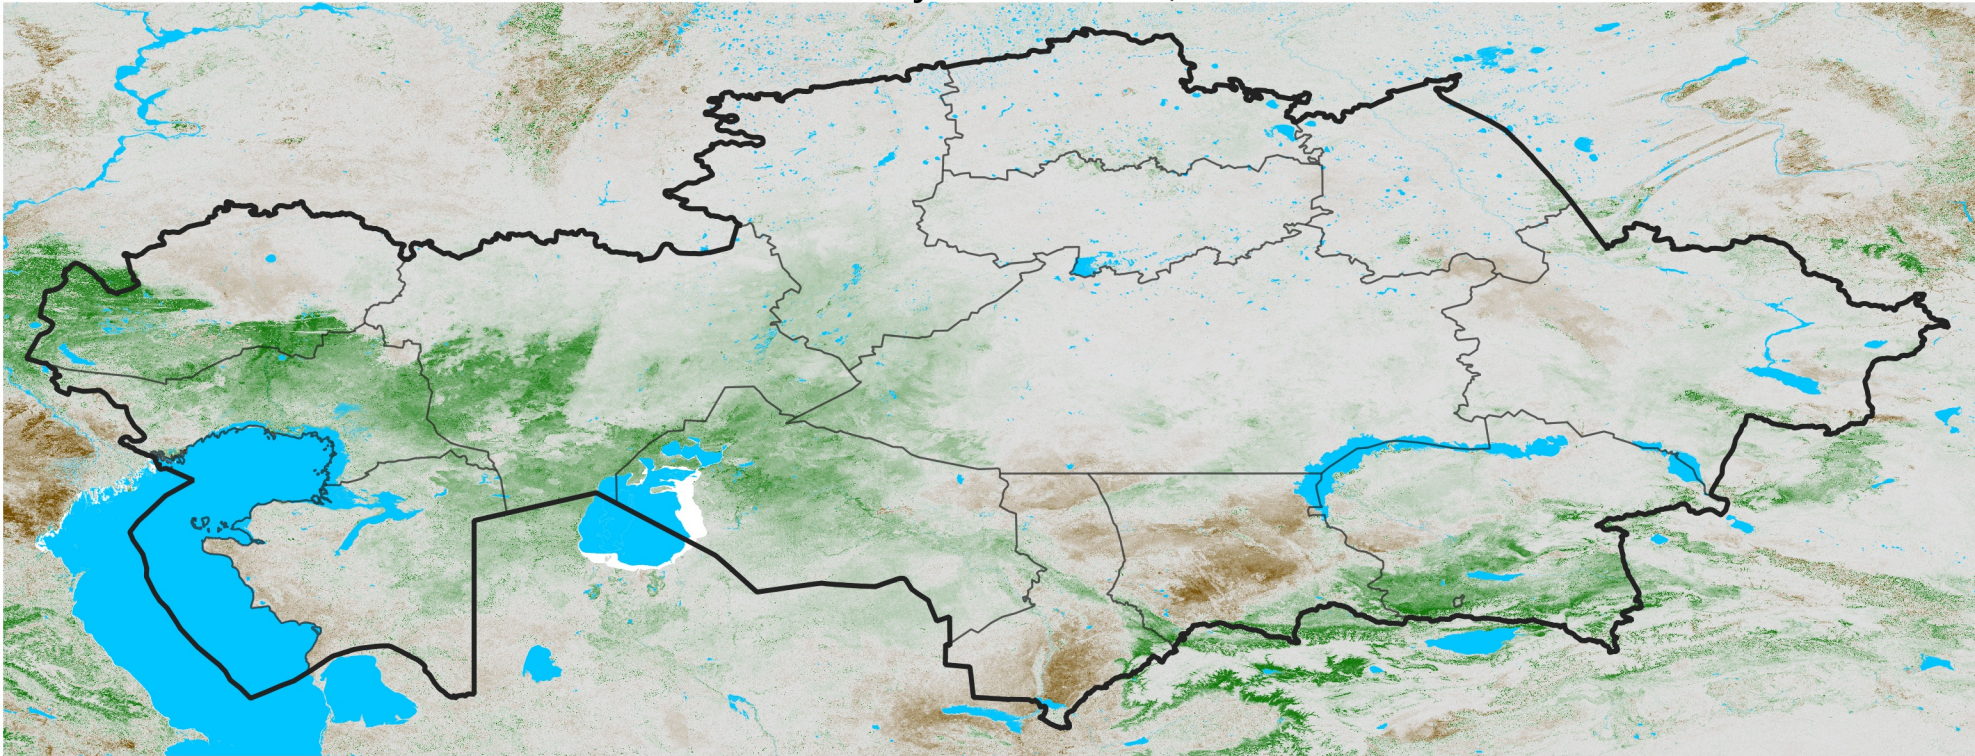

# Kazakhstan NDVI Anomaly

2021 minus Mean (2012 - 2021)

Period 07 / Jan 26 - Feb 05, 2021

## NDVI Anomaly

< -0.3   -0.2   -0.1   -0.05   0.05   0.1   0.2   >0.3

Negative

No Difference

Positive