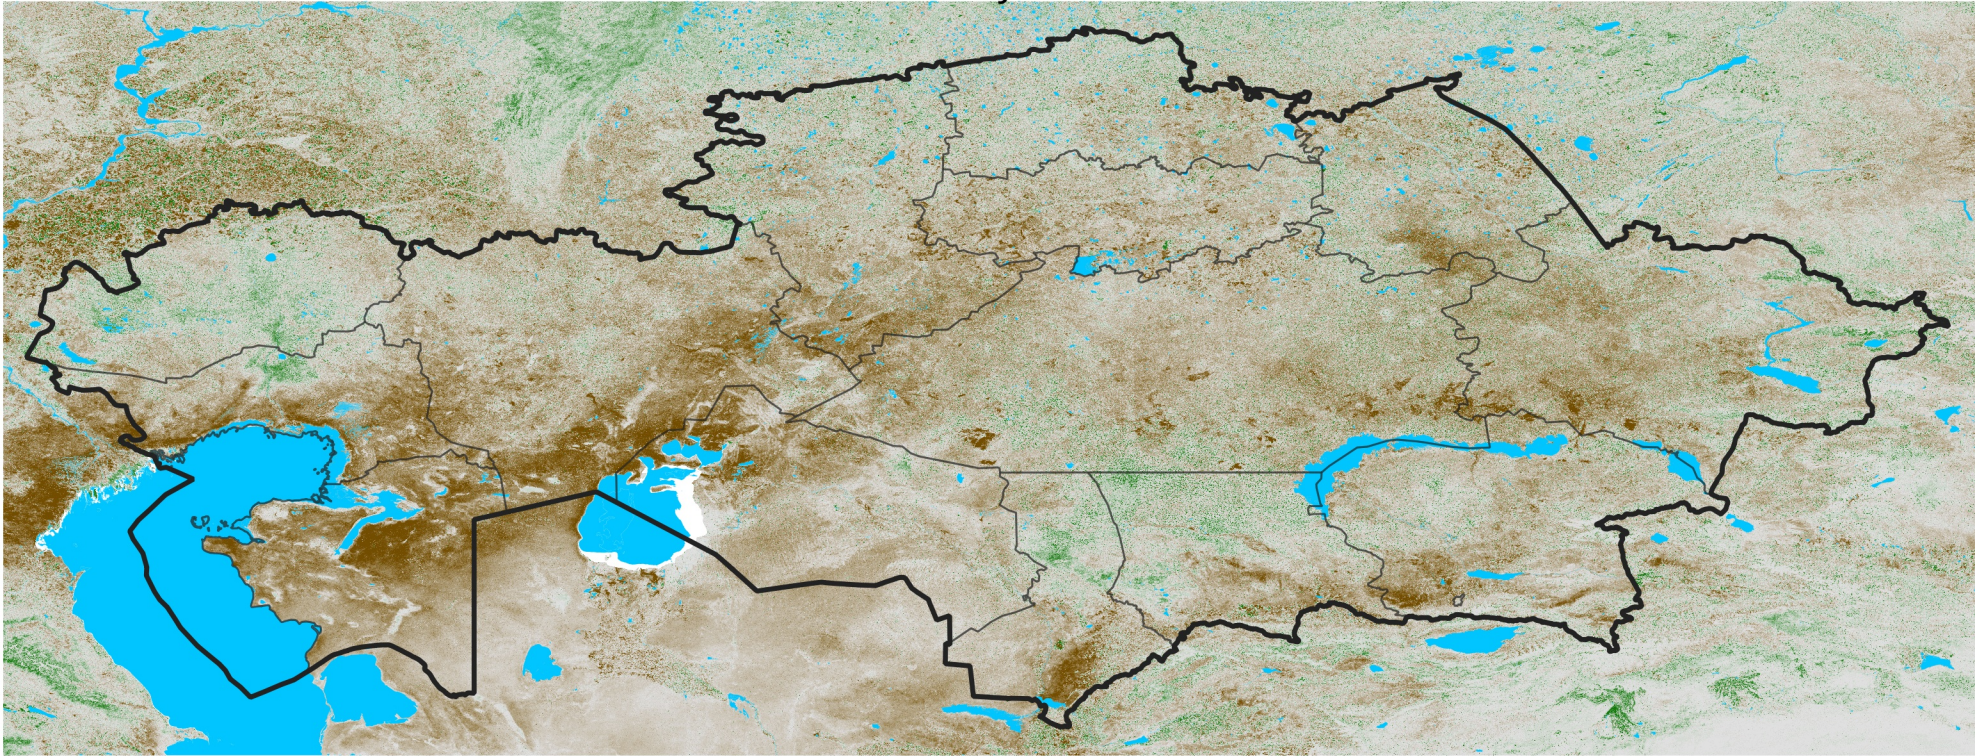

Kazakhstan NDVI Anomaly

2021 minus Mean (2012 - 2021)

Period 27 / May 06 - 15, 2021

NDVI Anomaly

< -0.3 -0.2 -0.1 -0.05 0.05 0.1 0.2 >0.3

Negative

No Difference

Positive