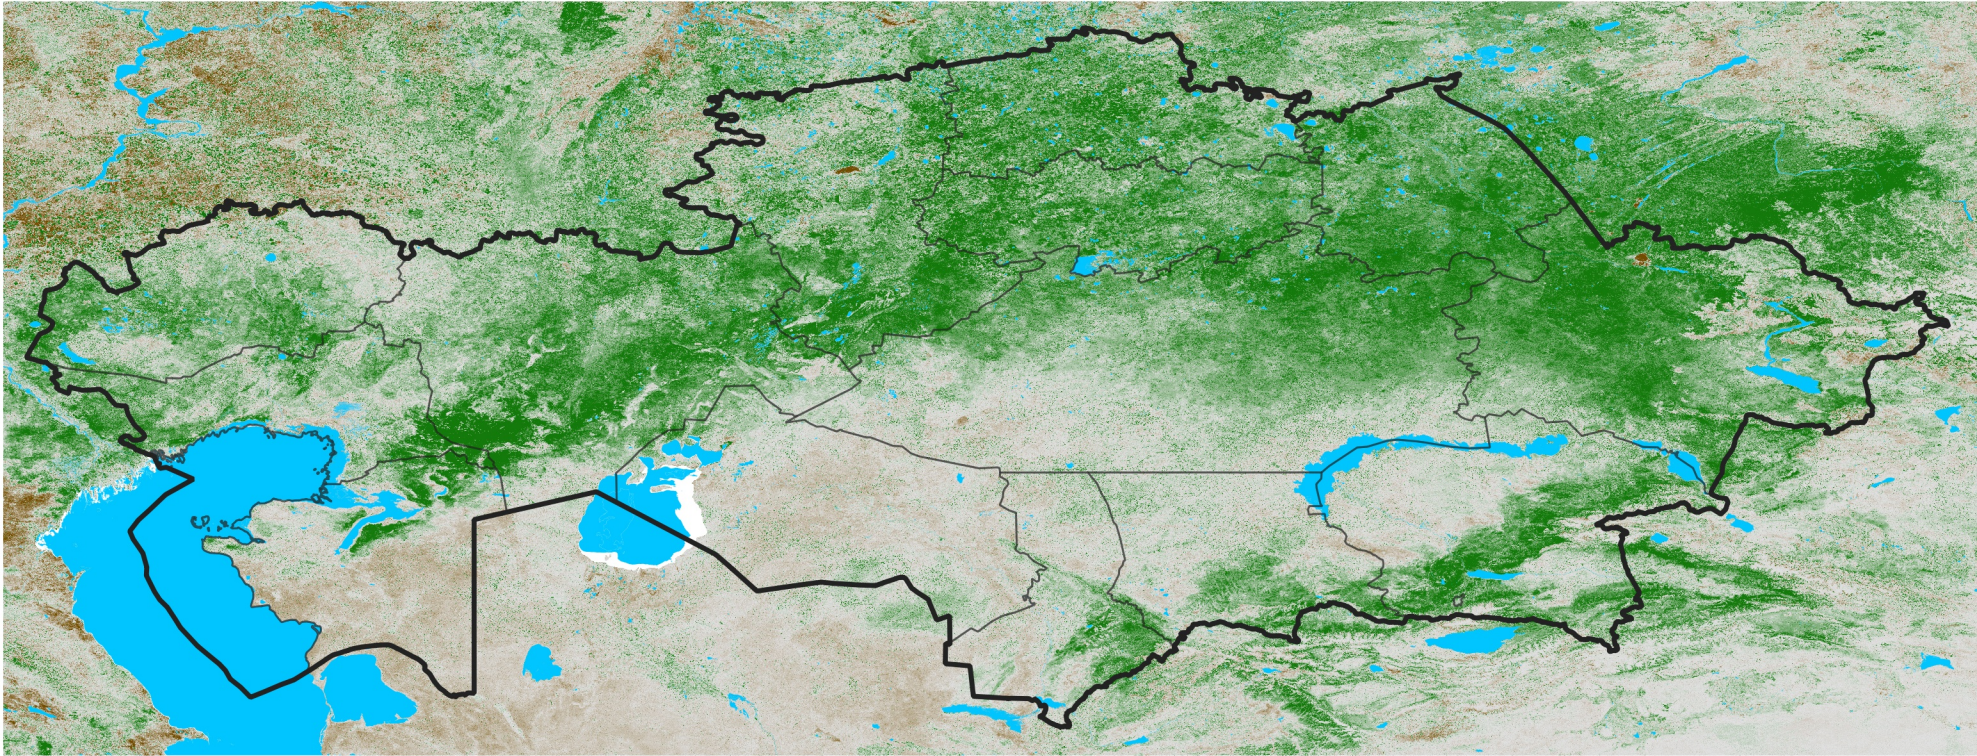

# Kazakhstan NDVI Anomaly

2023 minus Mean (2012 - 2021)

Period 64 / Nov 11 - 20, 2023

## NDVI Anomaly

< -0.3   -0.2   -0.1   -0.05   0.05   0.1   0.2   >0.3

Negative

No Difference

Positive