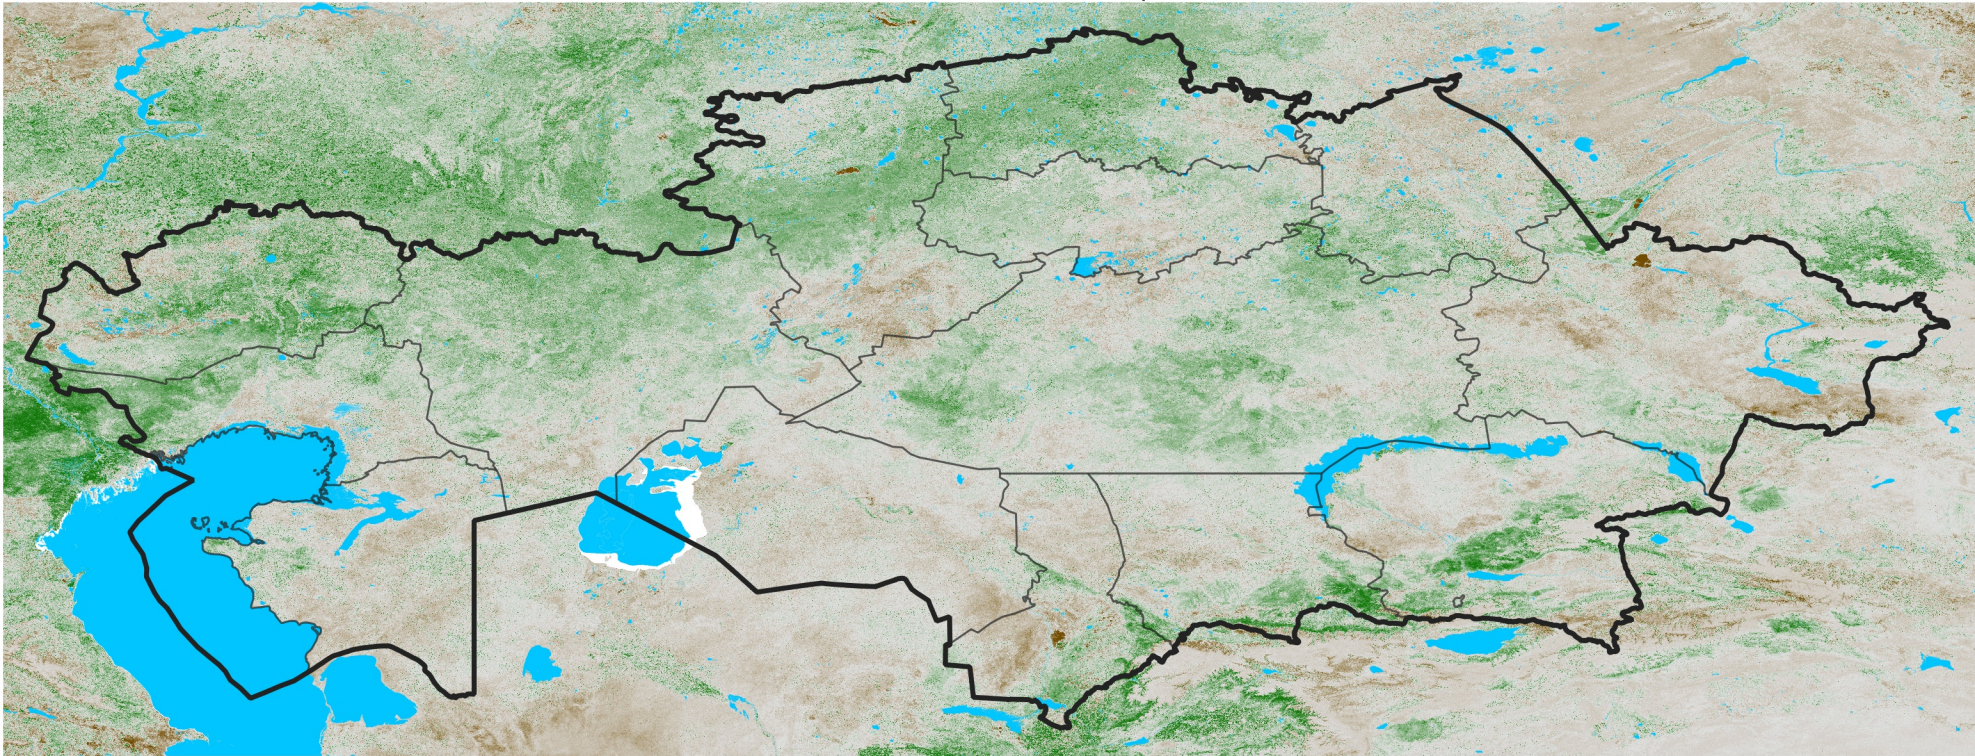

Kazakhstan NDVI Anomaly

2026 minus Mean (2012 - 2021)

Period 15 / Mar 06 - 15, 2026

NDVI Anomaly

< -0.3 -0.2 -0.1 -0.05 0.05 0.1 0.2 >0.3

Negative

No Difference

Positive