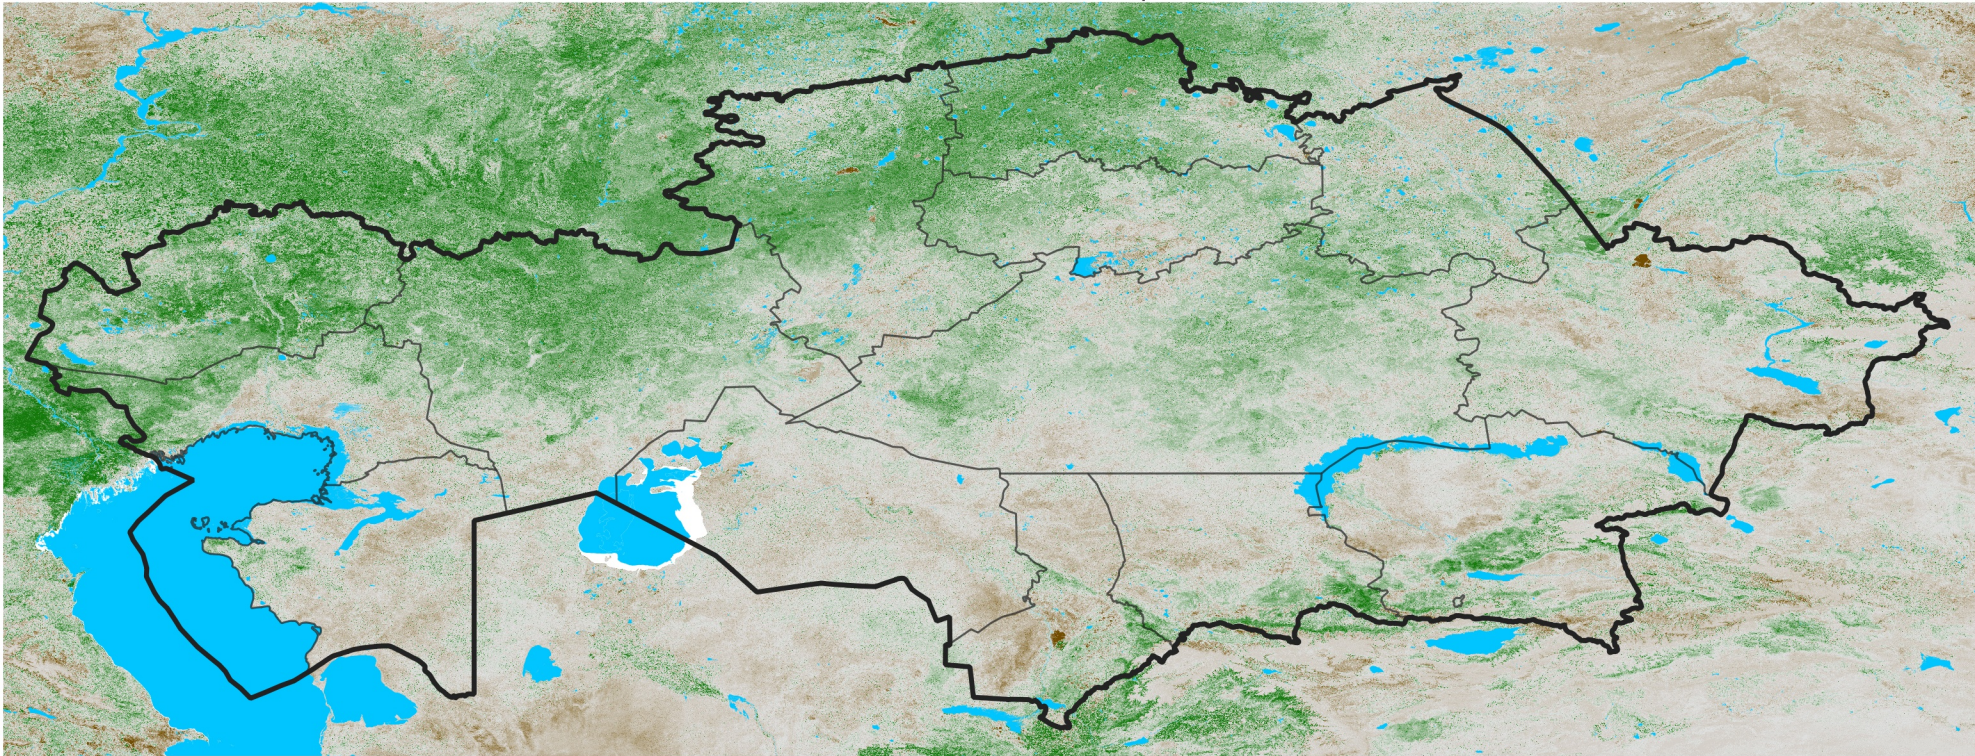

Kazakhstan NDVI Anomaly

2026 minus Mean (2012 - 2021)

Period 16 / Mar 11 - 20, 2026

NDVI Anomaly

< -0.3 -0.2 -0.1 -0.05 0.05 0.1 0.2 >0.3

Negative

No Difference

Positive