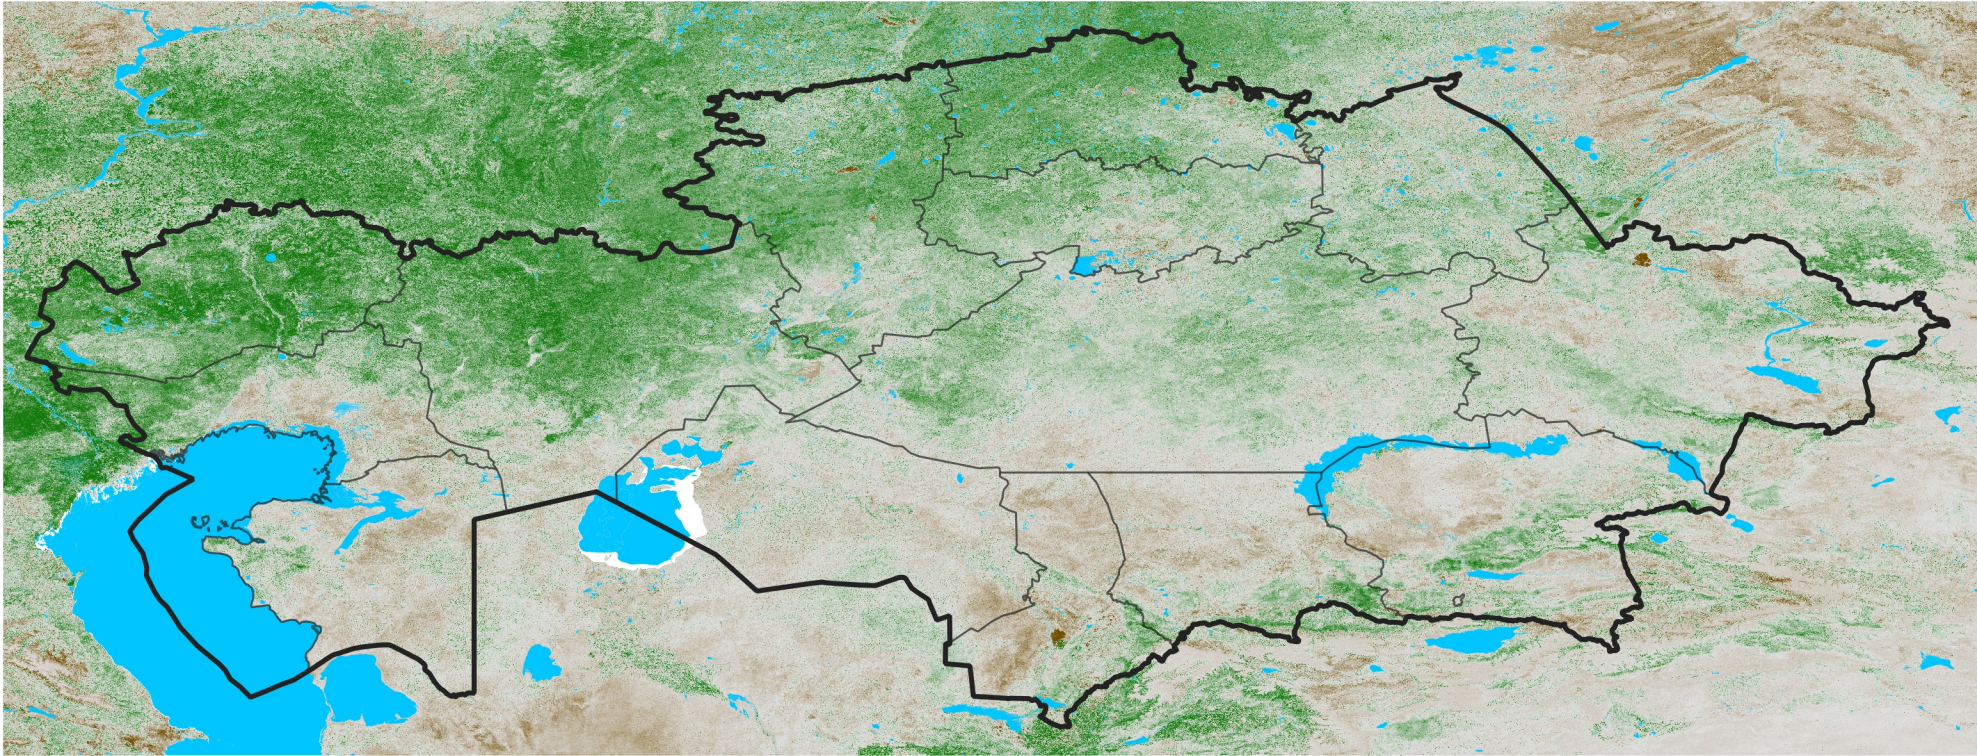

Kazakhstan NDVI Anomaly

2026 minus Mean (2012 - 2021)

Period 17 / Mar 16 - 25, 2026

NDVI Anomaly

< -0.3 -0.2 -0.1 -0.05 0.05 0.1 0.2 >0.3

Negative

No Difference

Positive