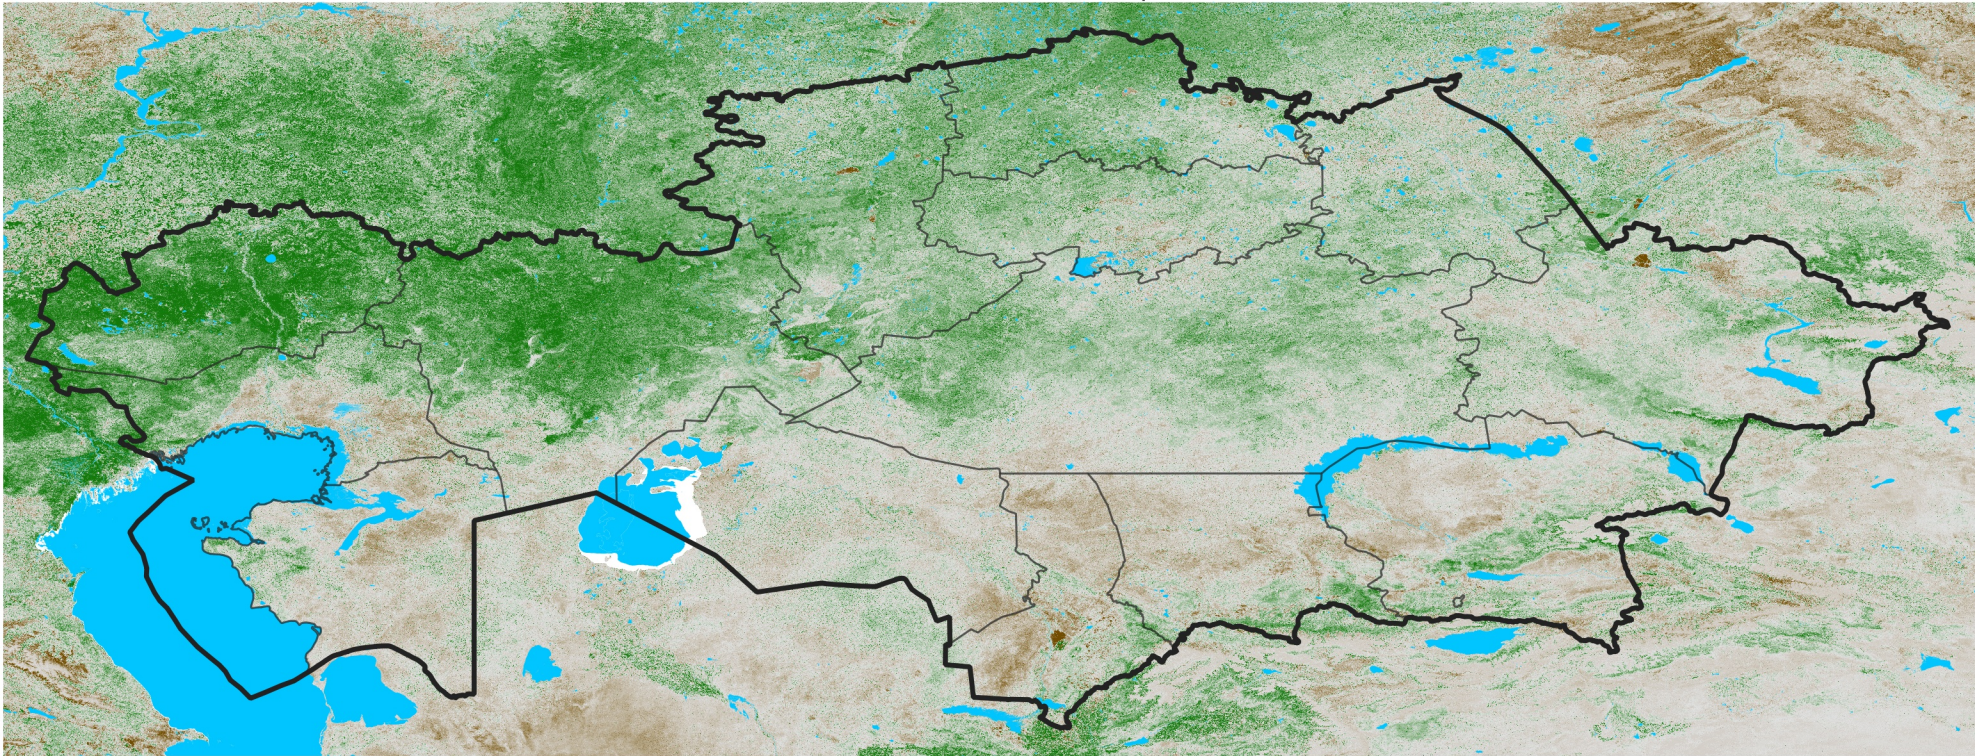

Kazakhstan NDVI Anomaly

2026 minus Mean (2012 - 2021)

Period 18 / Mar 21 - 31, 2026

NDVI Anomaly

< -0.3 -0.2 -0.1 -0.05 0.05 0.1 0.2 >0.3

Negative

No Difference

Positive