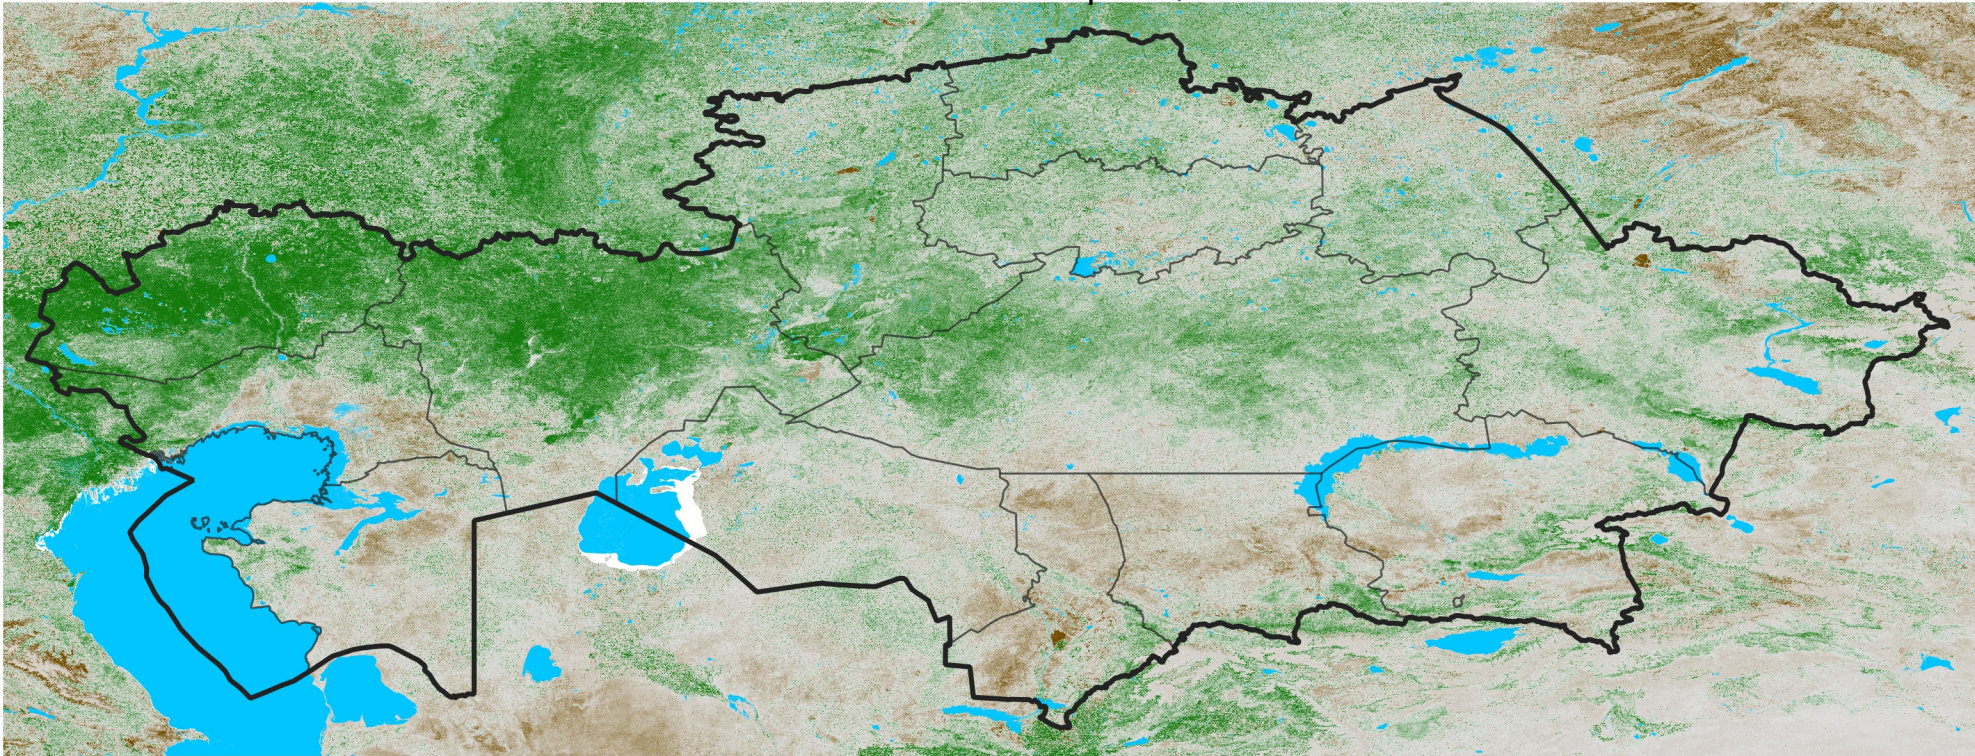

Kazakhstan NDVI Anomaly

2026 minus Mean (2012 - 2021)
Period 19 / Mar 26 - Apr 05, 2026

NDVI Anomaly

< -0.3 -0.2 -0.1 -0.05 0.05 0.1 0.2 >0.3

Negative

No Difference

Positive