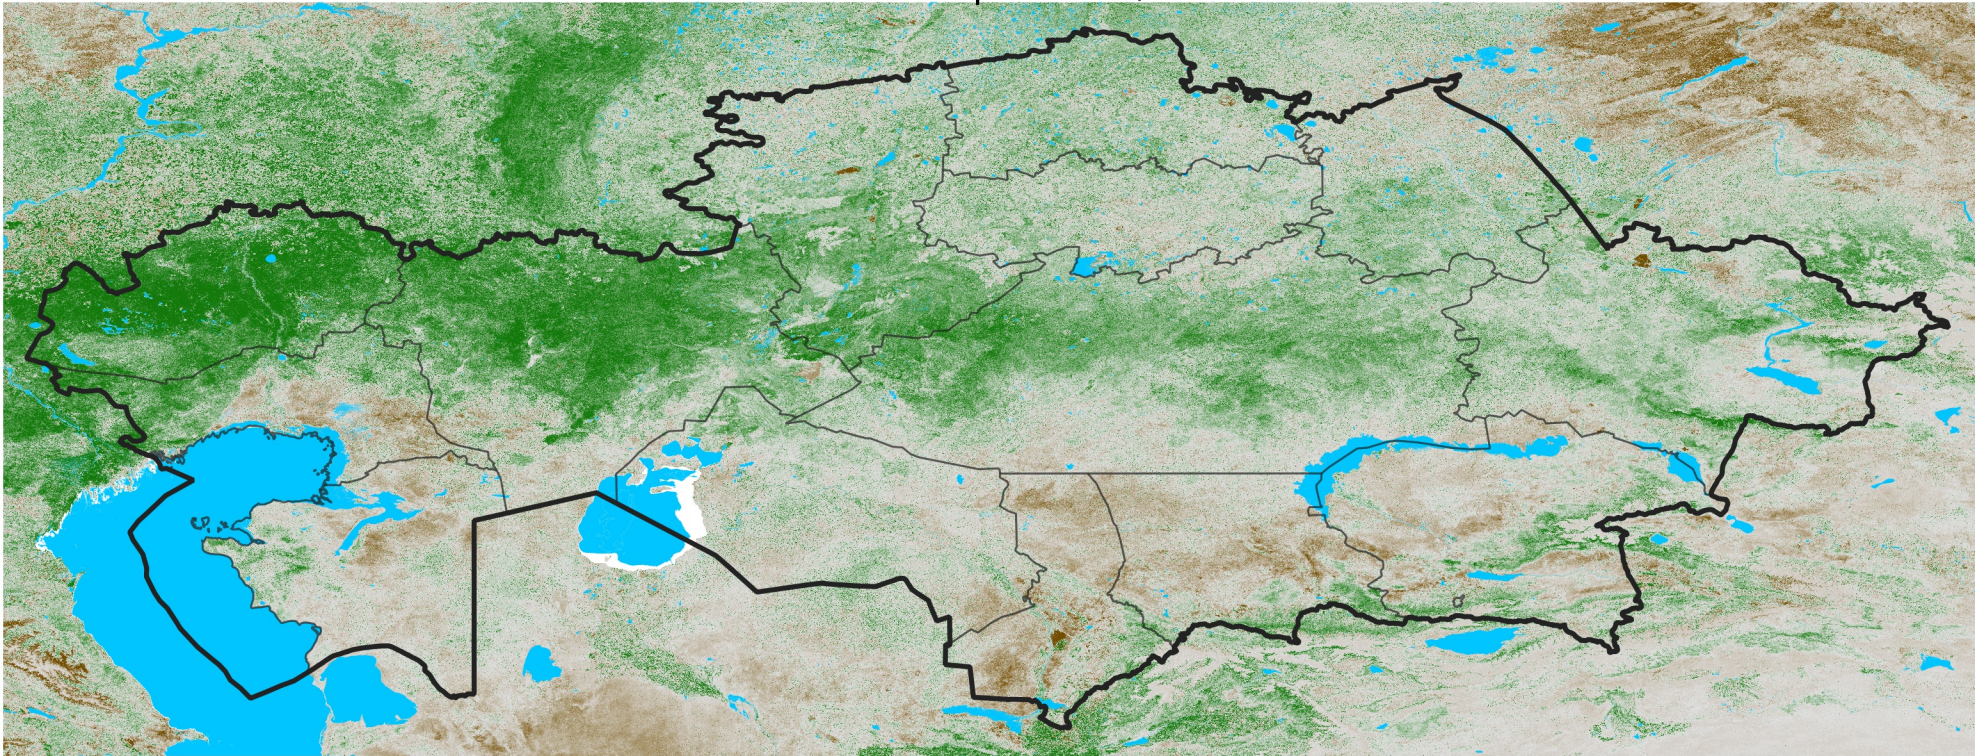

Kazakhstan NDVI Anomaly

2026 minus Mean (2012 - 2021)

Period 20 / Apr 01 - 10, 2026

NDVI Anomaly

< -0.3 -0.2 -0.1 -0.05 0.05 0.1 0.2 >0.3

Negative

No Difference

Positive