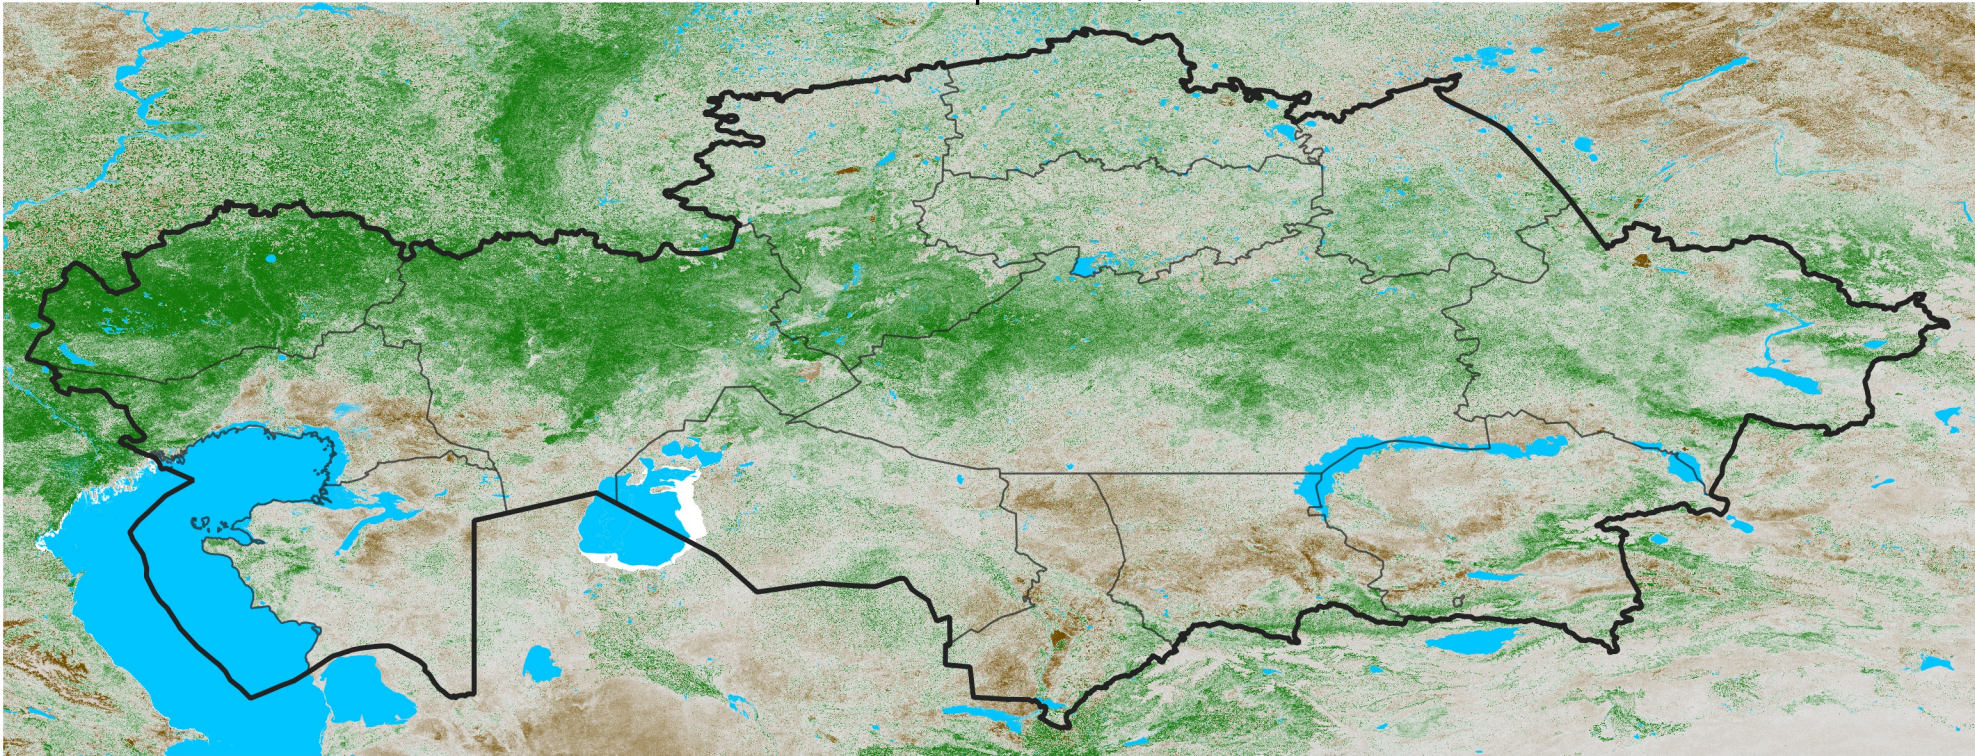

# Kazakhstan NDVI Anomaly

2026 minus Mean (2012 - 2021)

Period 21 / Apr 06 - 15, 2026

## NDVI Anomaly

< -0.3   -0.2   -0.1   -0.05   0.05   0.1   0.2   >0.3

Negative

No Difference

Positive