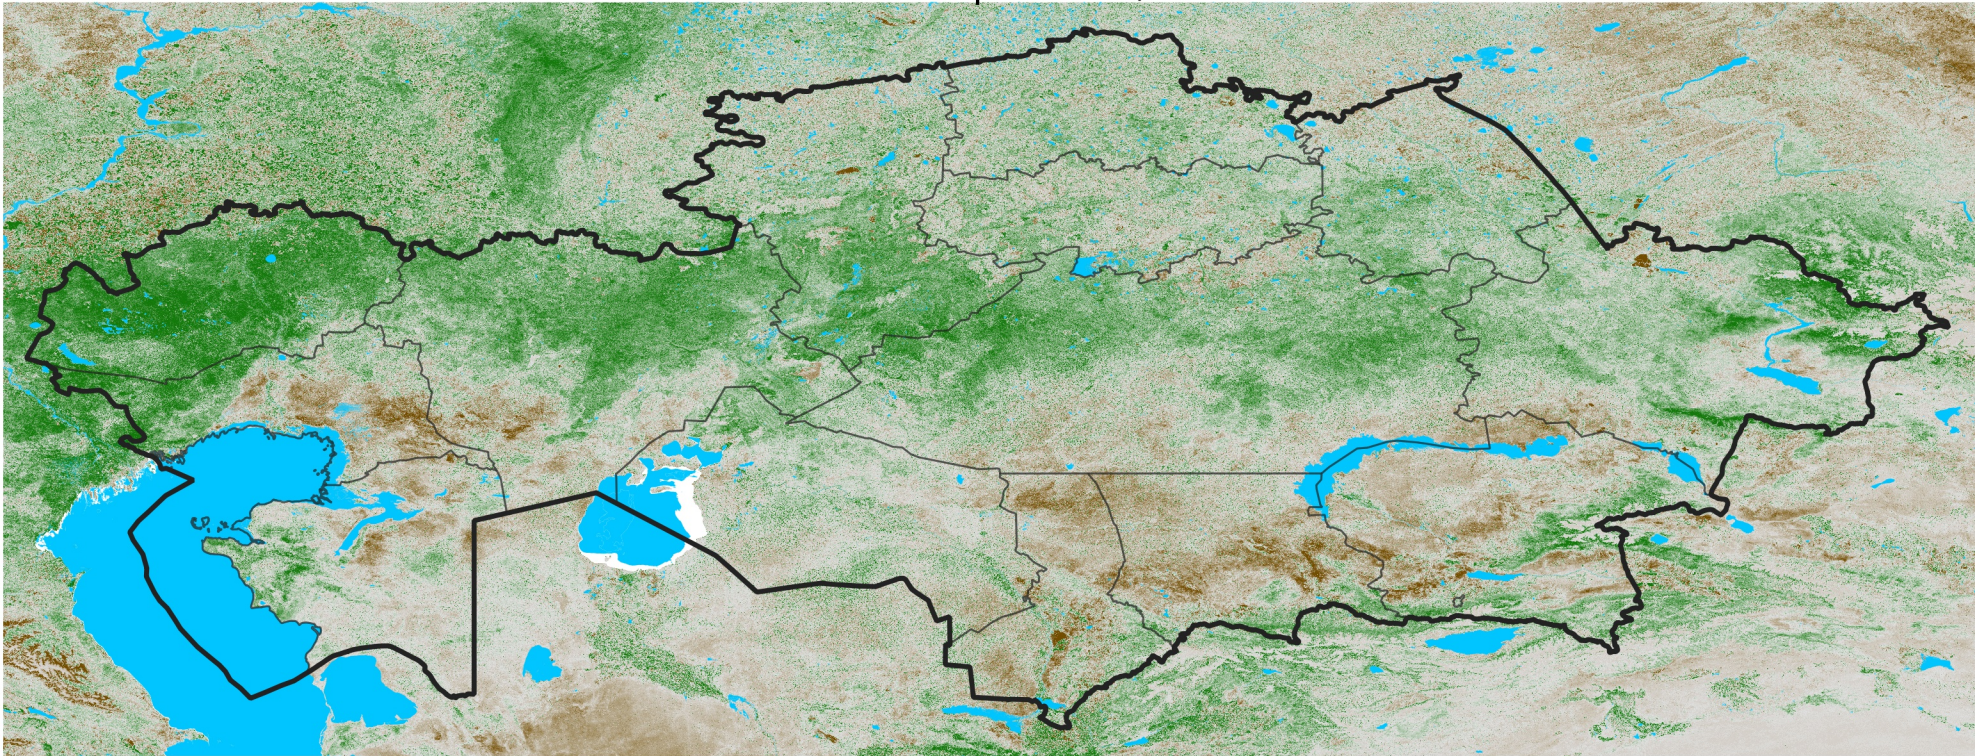

Kazakhstan NDVI Anomaly

2026 minus Mean (2012 - 2021)

Period 23 / Apr 16 - 25, 2026

NDVI Anomaly

<math>< -0.3</math> -0.2 -0.1 -0.05 0.05 0.1 0.2 > 0.3

Negative

No Difference

Positive