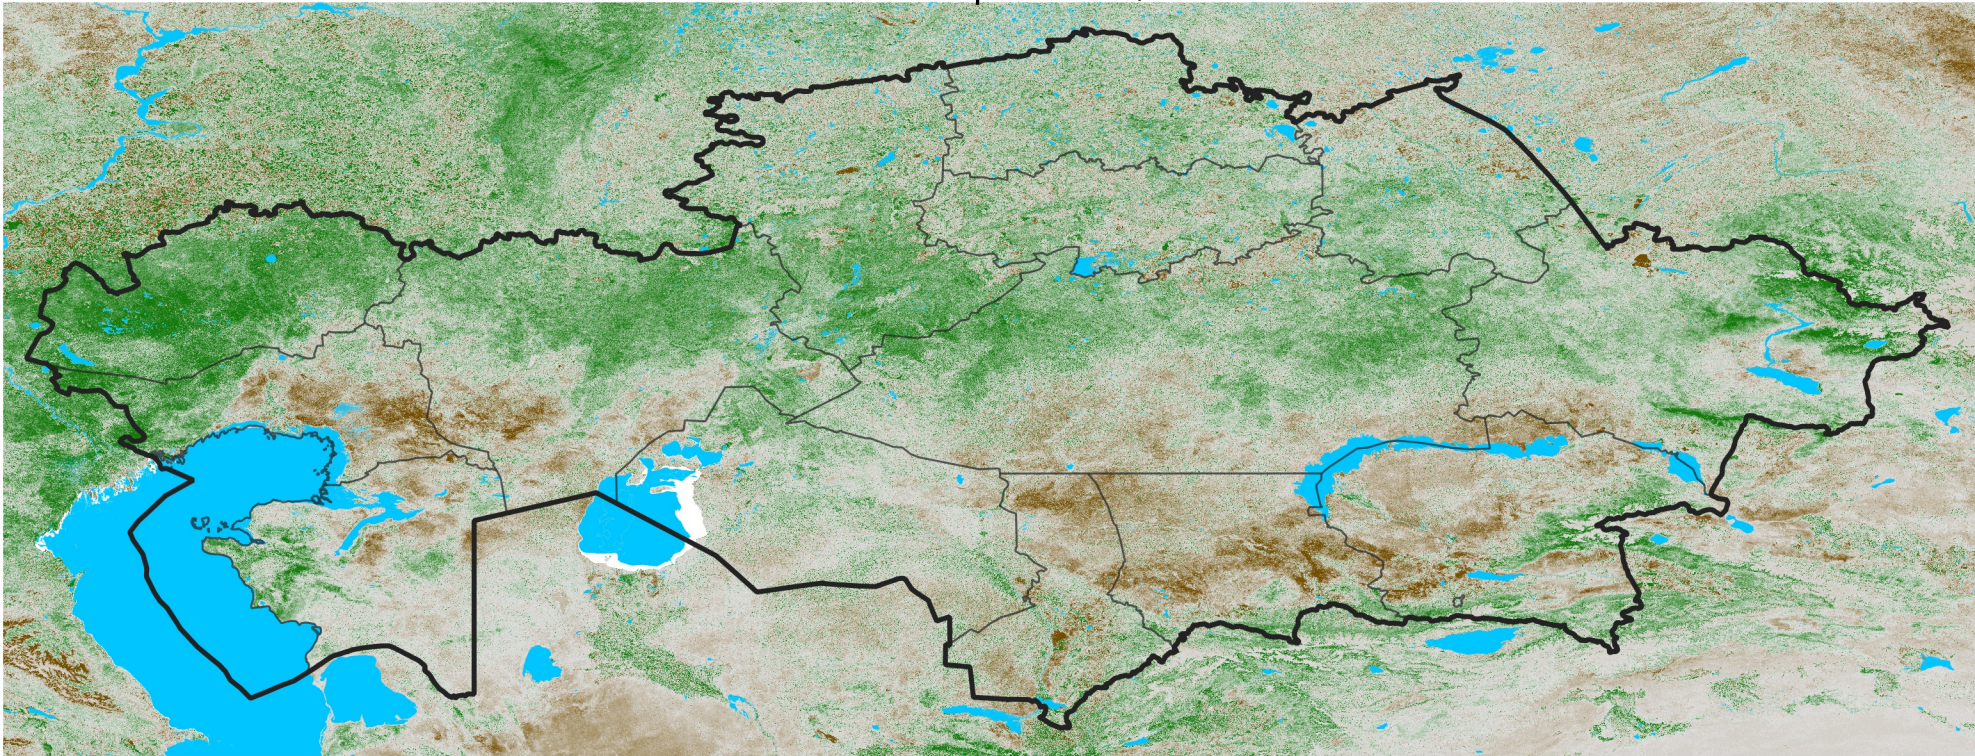

Kazakhstan NDVI Anomaly

2026 minus Mean (2012 - 2021)

Period 24 / Apr 21 - 30, 2026

NDVI Anomaly

< -0.3 -0.2 -0.1 -0.05 0.05 0.1 0.2 >0.3

Negative

No Difference

Positive