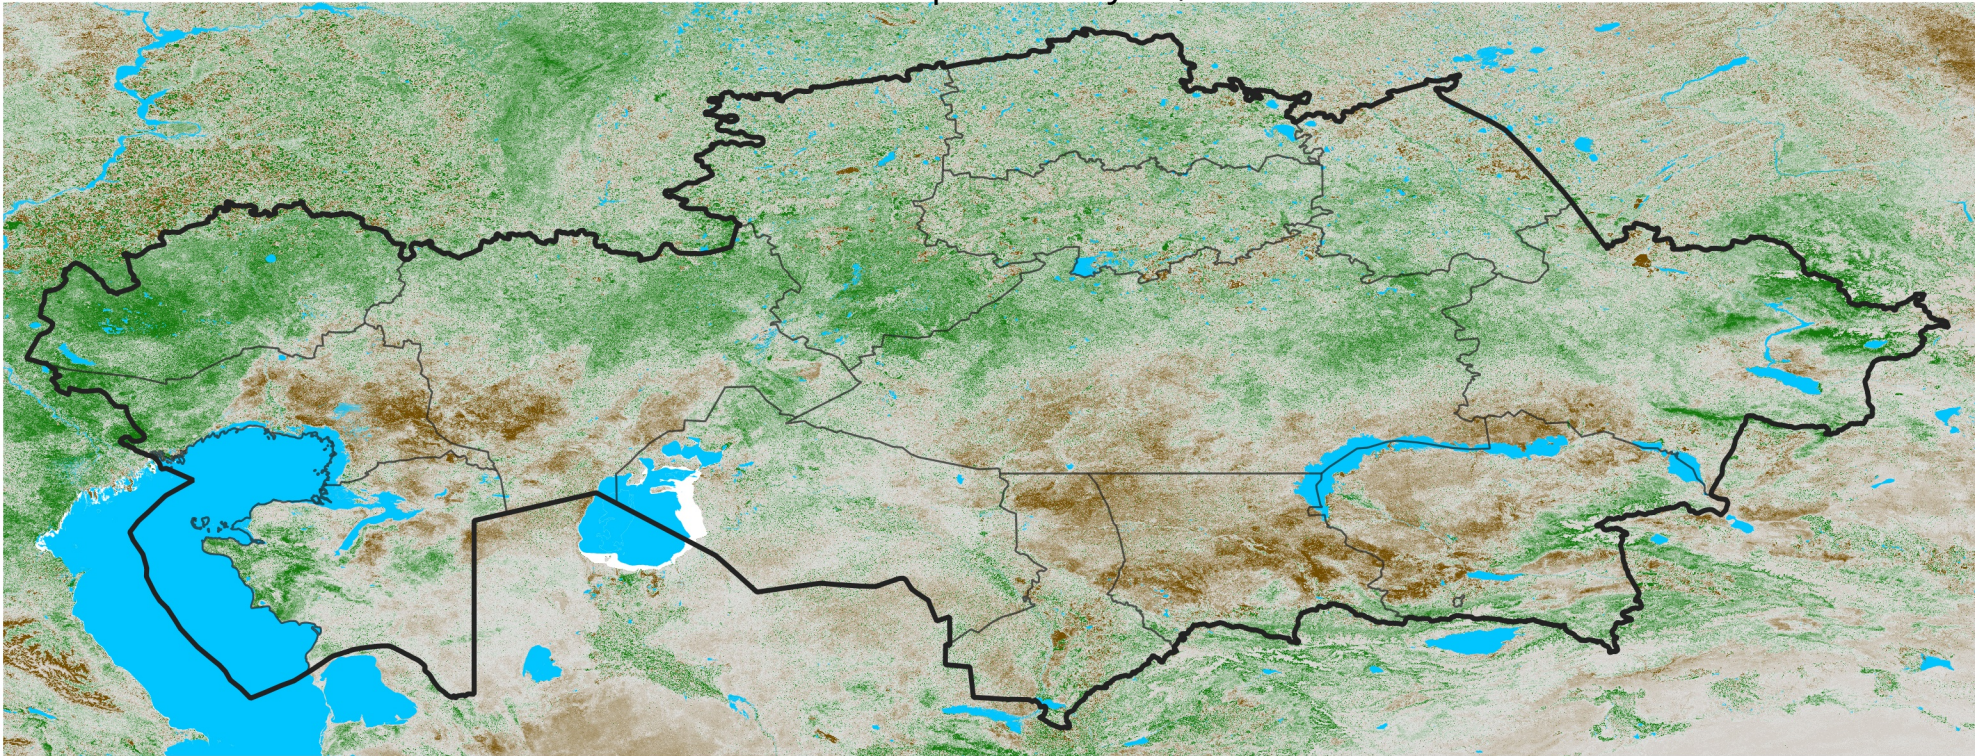

Kazakhstan NDVI Anomaly

2026 minus Mean (2012 - 2021)
Period 25 / Apr 26 - May 05, 2026

NDVI Anomaly

< -0.3 -0.2 -0.1 -0.05 0.05 0.1 0.2 >0.3

Negative

No Difference

Positive