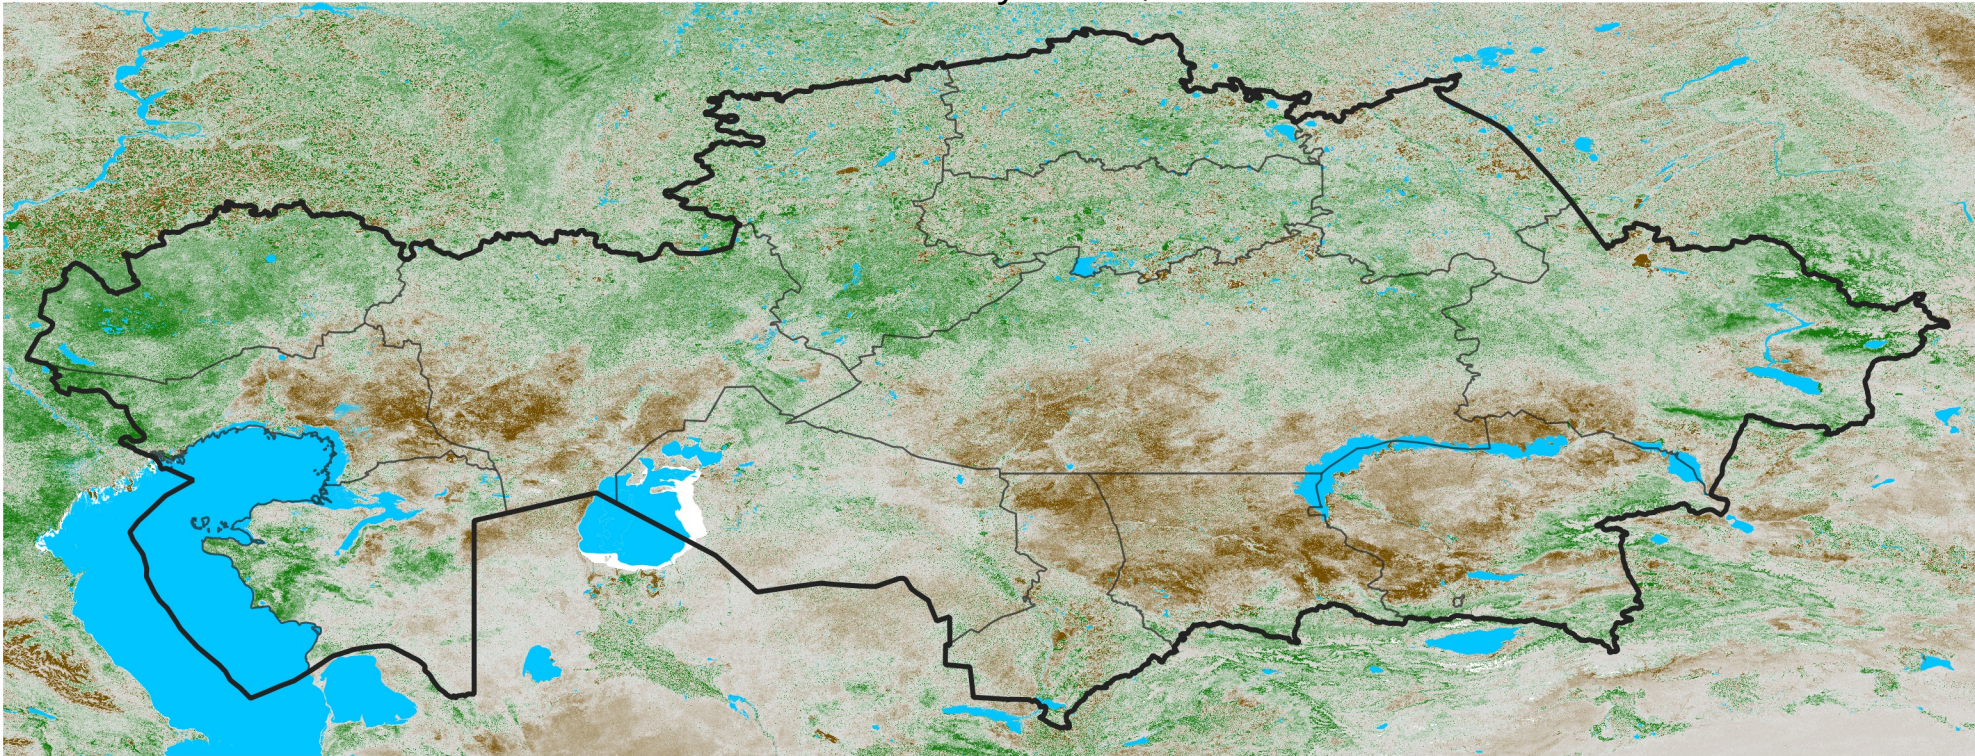

Kazakhstan NDVI Anomaly

2026 minus Mean (2012 - 2021)

Period 26 / May 01 - 10, 2026

NDVI Anomaly

< -0.3 -0.2 -0.1 -0.05 0.05 0.1 0.2 >0.3

Negative

No Difference

Positive