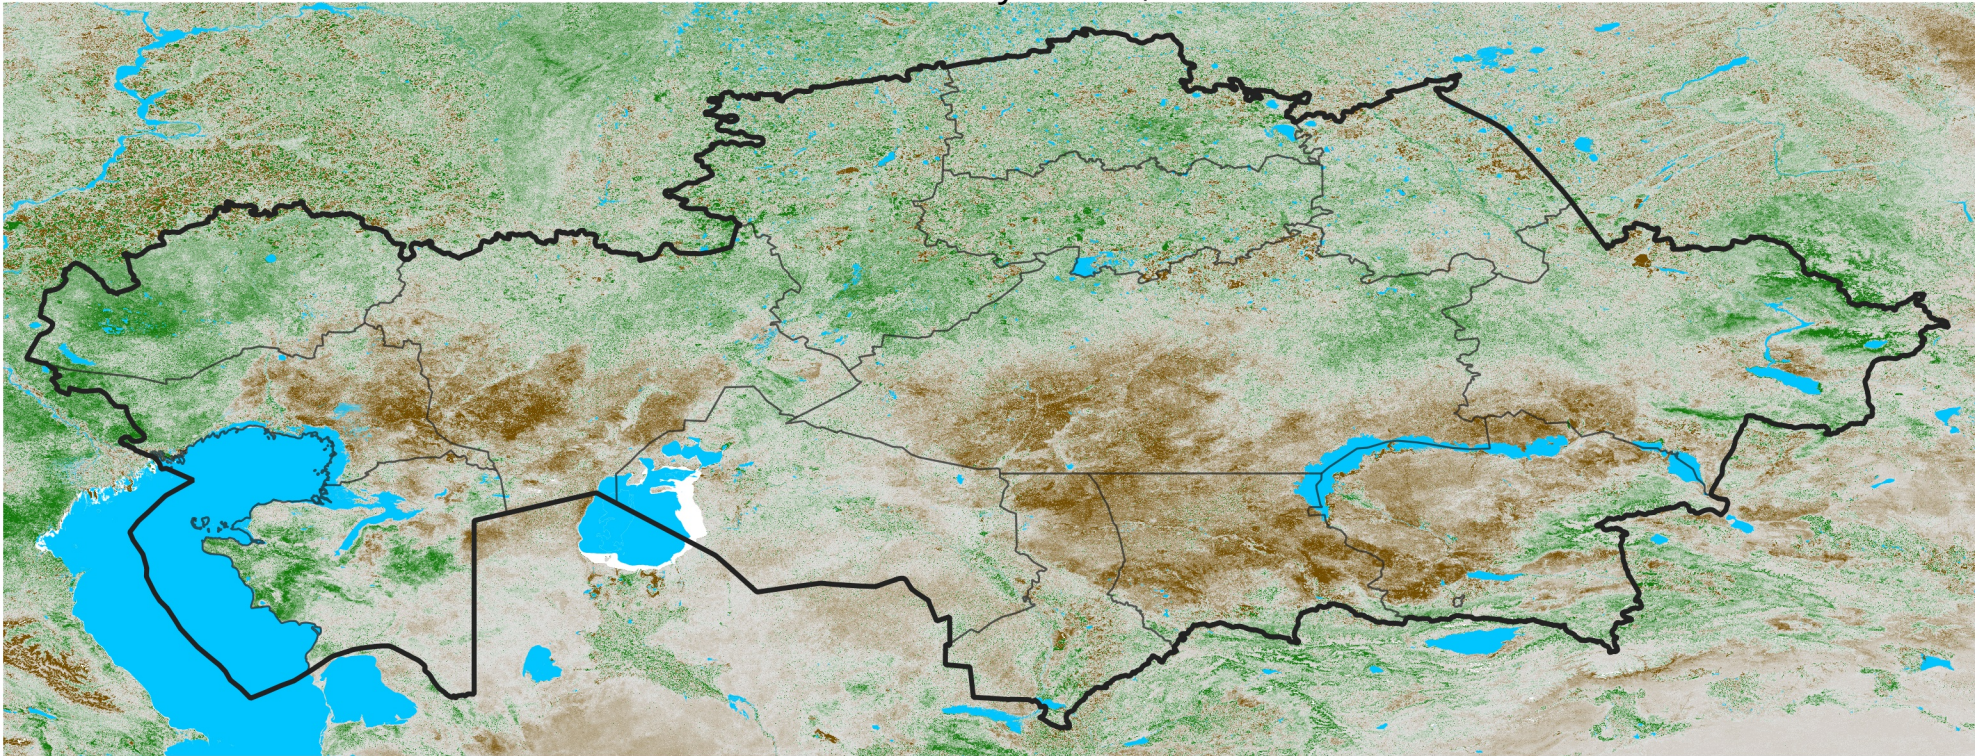

Kazakhstan NDVI Anomaly

2026 minus Mean (2012 - 2021)

Period 27 / May 06 - 15, 2026

NDVI Anomaly

< -0.3 -0.2 -0.1 -0.05 0.05 0.1 0.2 >0.3

Negative

No Difference

Positive