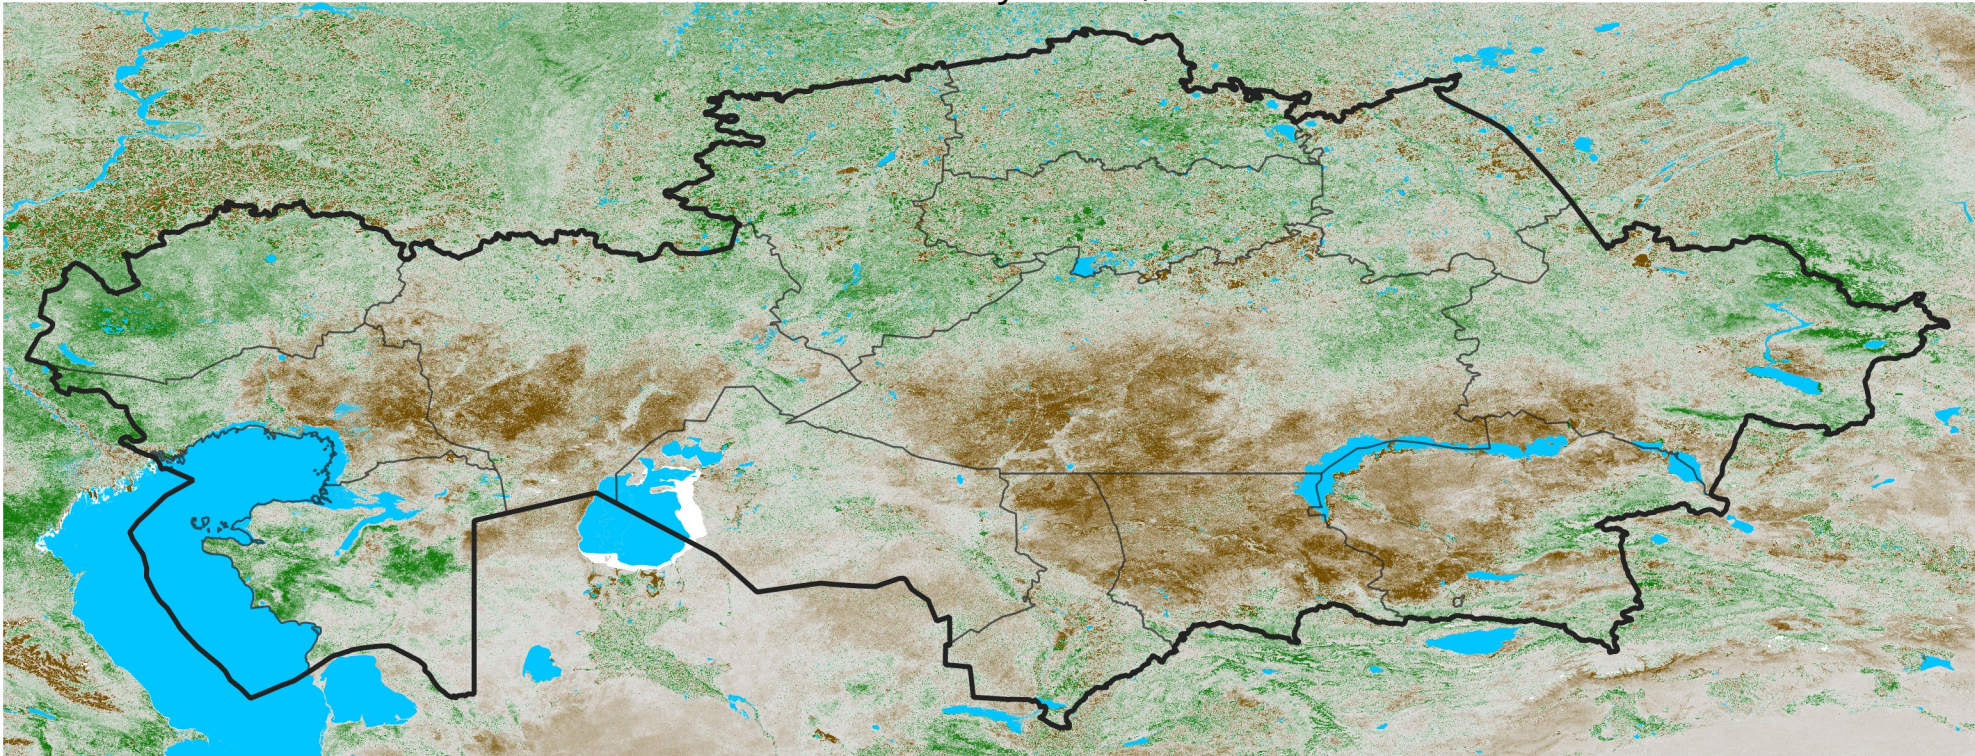

Kazakhstan NDVI Anomaly

2026 minus Mean (2012 - 2021)

Period 28 / May 11 - 20, 2026

NDVI Anomaly

< -0.3 -0.2 -0.1 -0.05 0.05 0.1 0.2 >0.3

Negative

No Difference

Positive