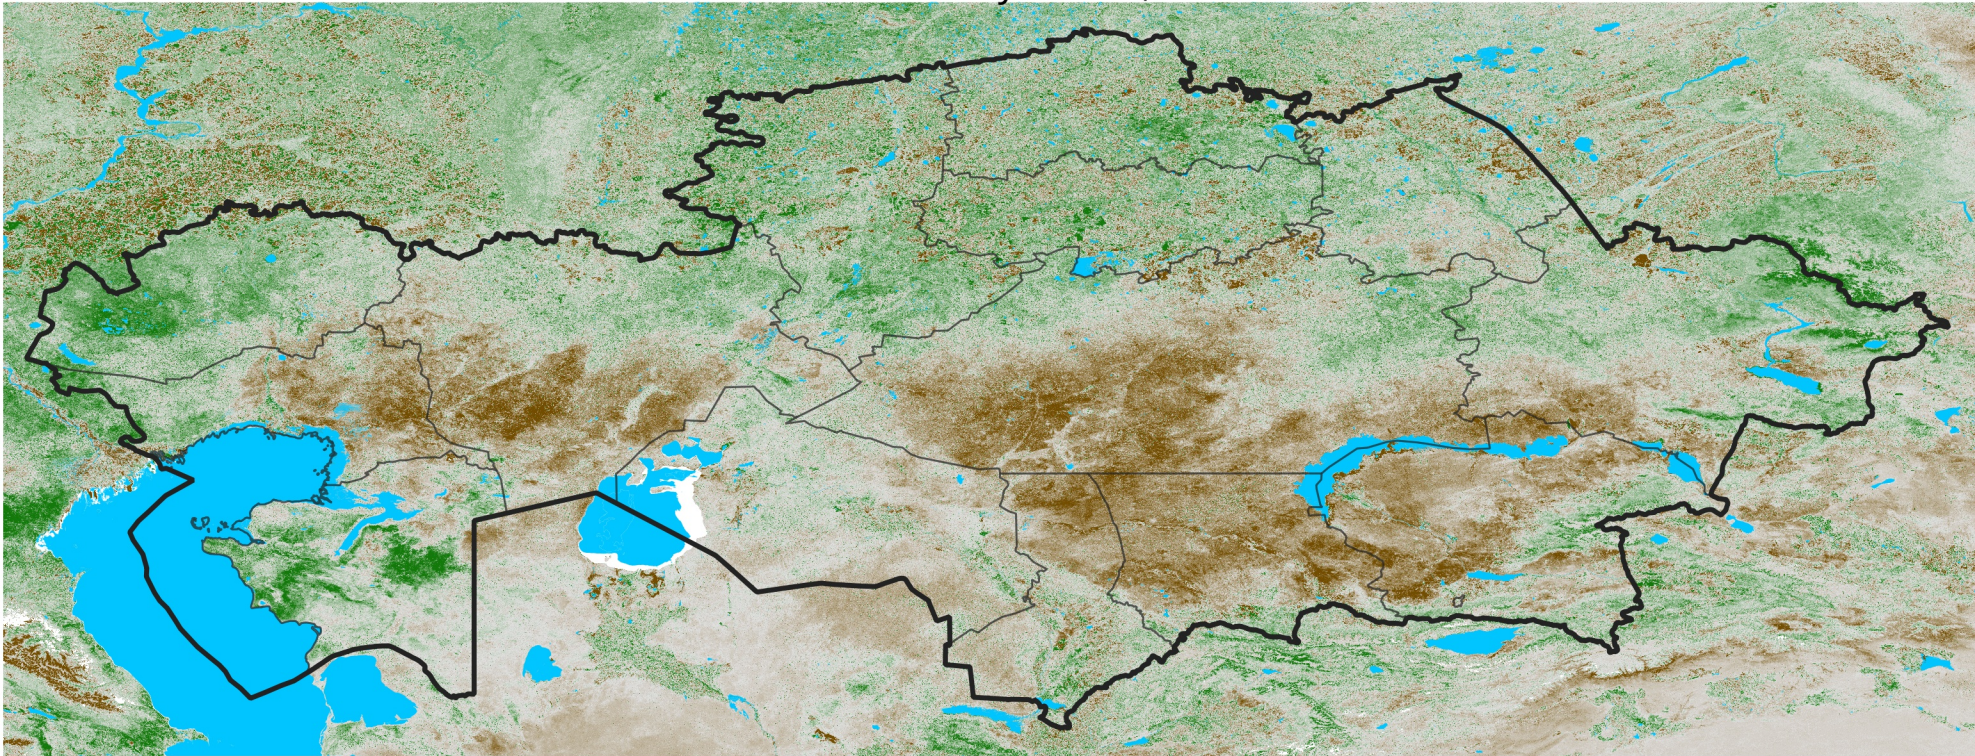

# Kazakhstan NDVI Anomaly

2026 minus Mean (2012 - 2021)

Period 29 / May 16 - 25, 2026

## NDVI Anomaly

< -0.3   -0.2   -0.1   -0.05   0.05   0.1   0.2   >0.3

Negative

No Difference

Positive