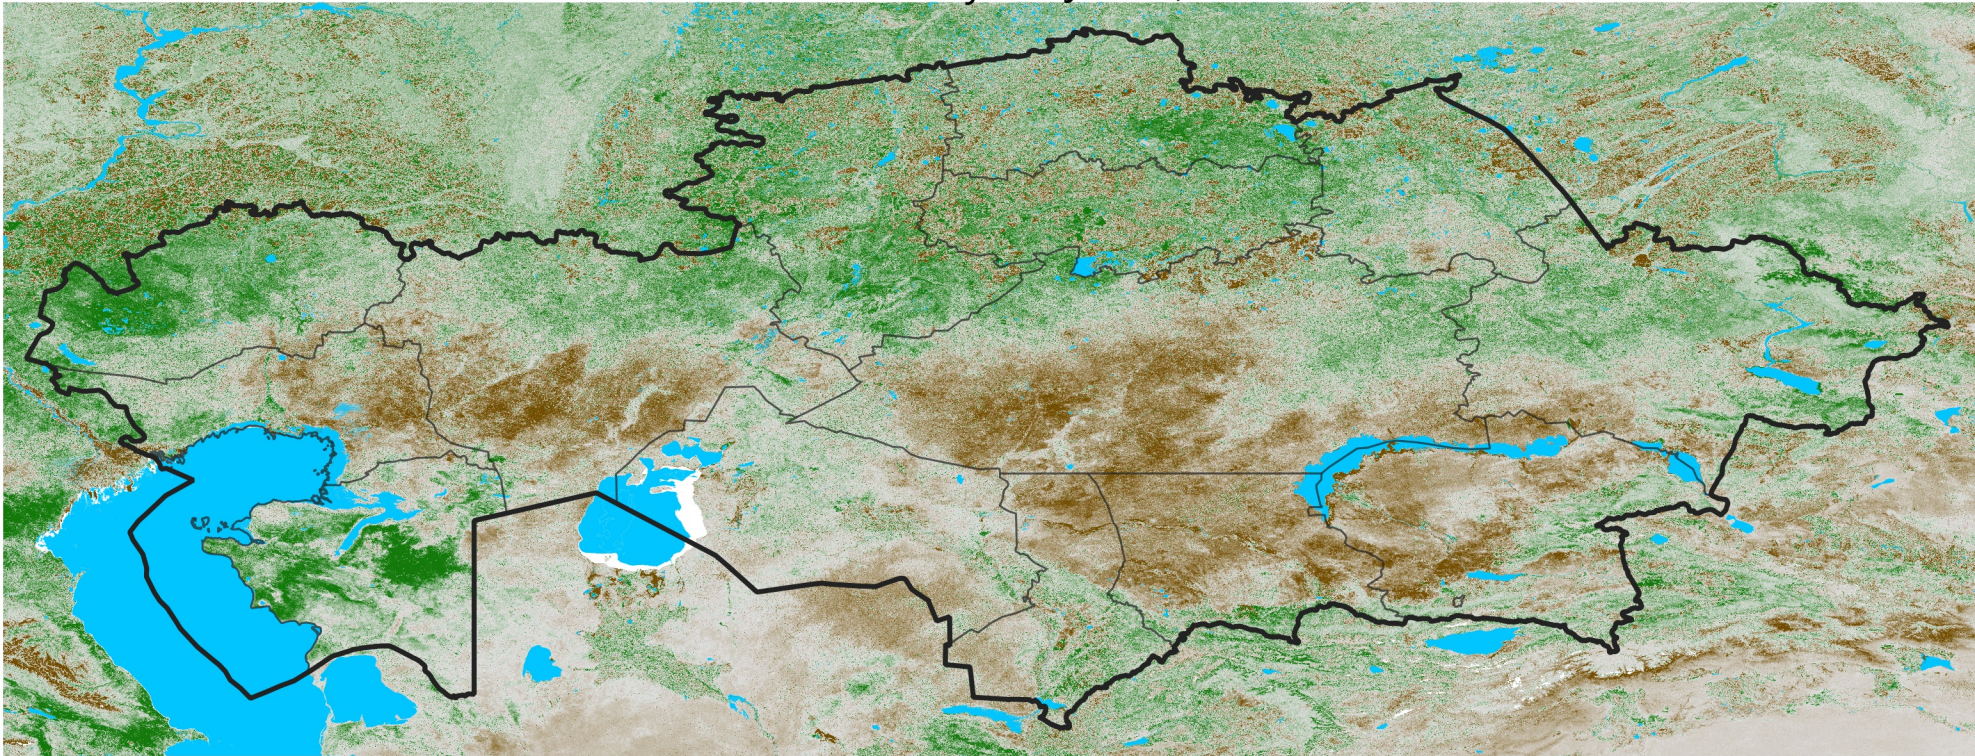

Kazakhstan NDVI Anomaly

2026 minus Mean (2012 - 2021)
Period 31 / May 26 - Jun 05, 2026

NDVI Anomaly

< -0.3 -0.2 -0.1 -0.05 0.05 0.1 0.2 >0.3

Negative

No Difference

Positive