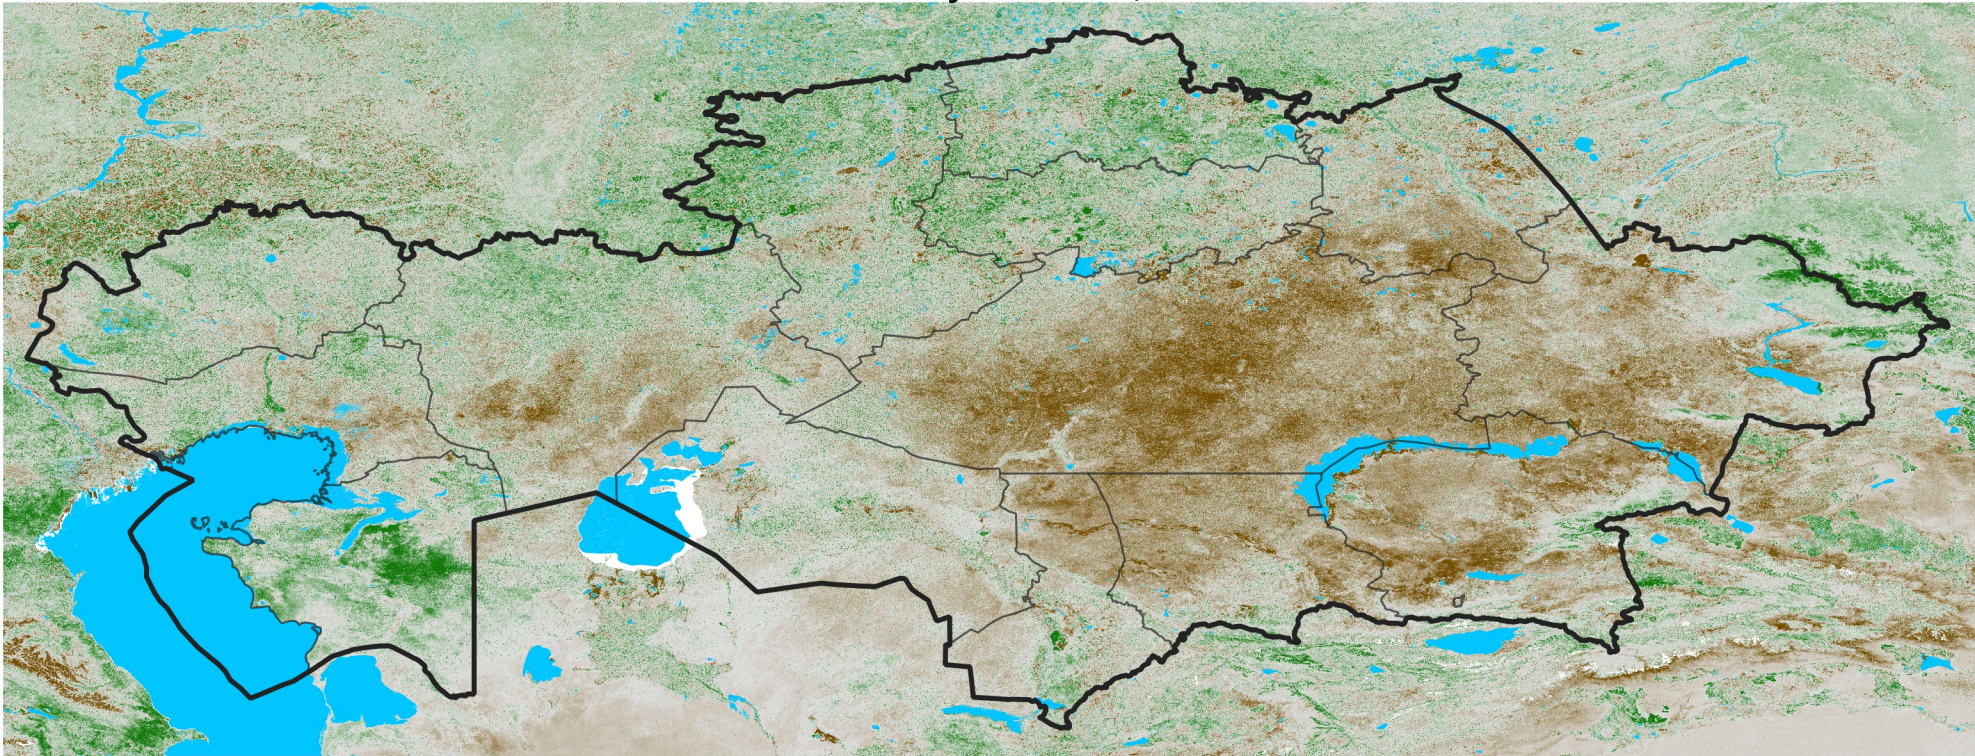

Kazakhstan NDVI Anomaly

2026 minus Mean (2012 - 2021)

Period 32 / Jun 01 - 10, 2026

NDVI Anomaly

< -0.3 -0.2 -0.1 -0.05 0.05 0.1 0.2 > 0.3

Negative

No Difference

Positive