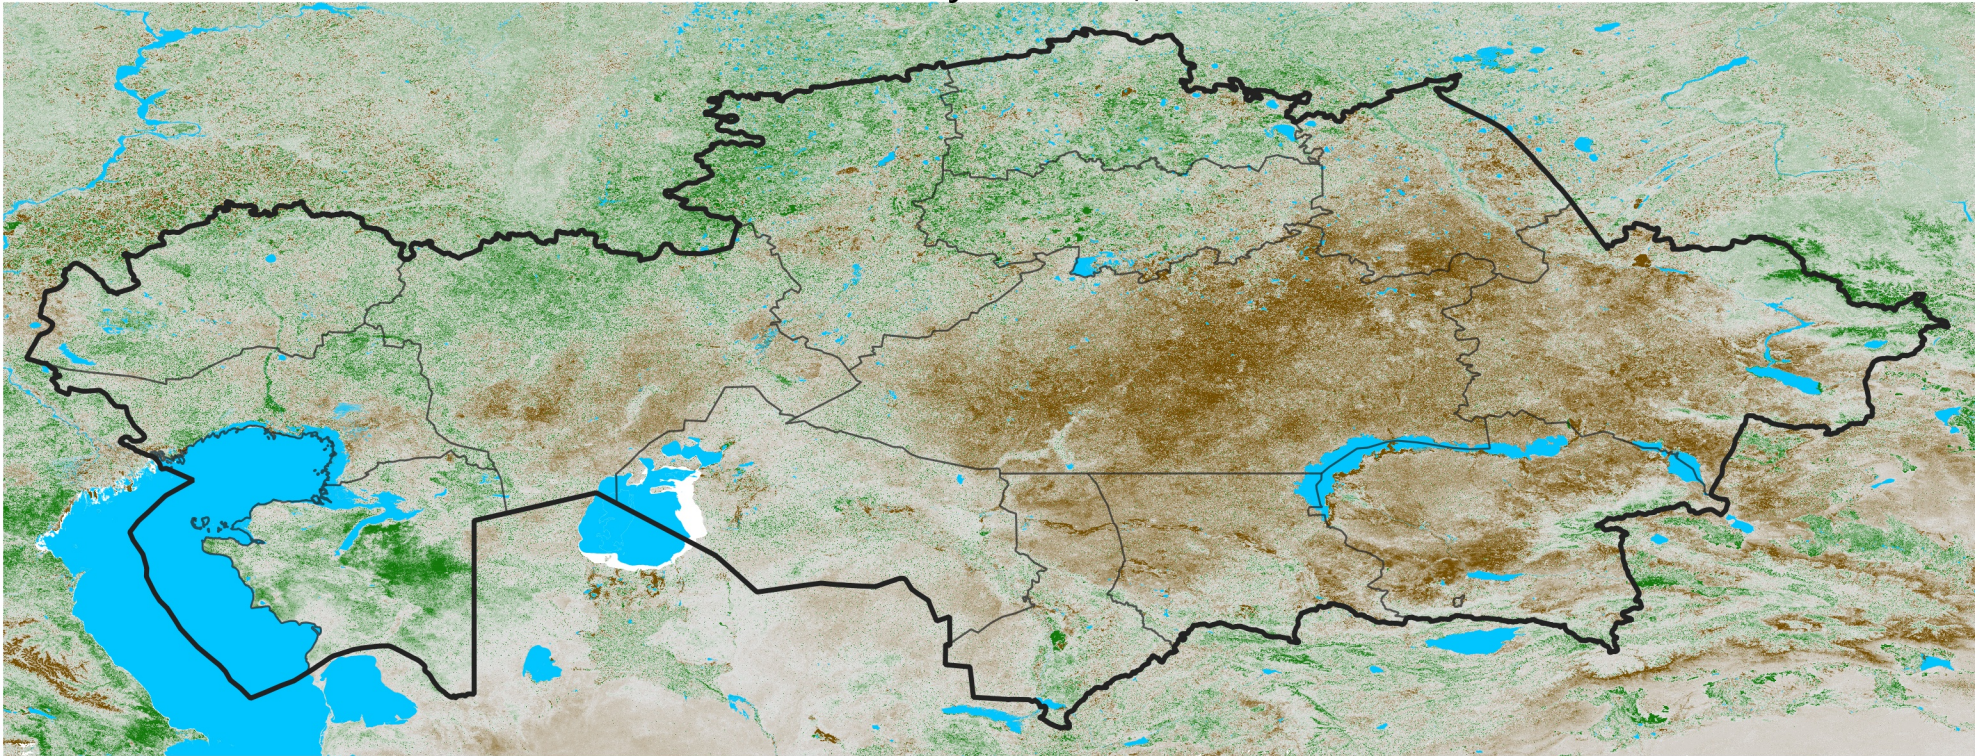

Kazakhstan NDVI Anomaly

2026 minus Mean (2012 - 2021)

Period 33 / Jun 06 - 15, 2026

NDVI Anomaly

<math>< -0.3</math> -0.2 -0.1 -0.05 0.05 0.1 0.2 > 0.3

Negative

No Difference

Positive