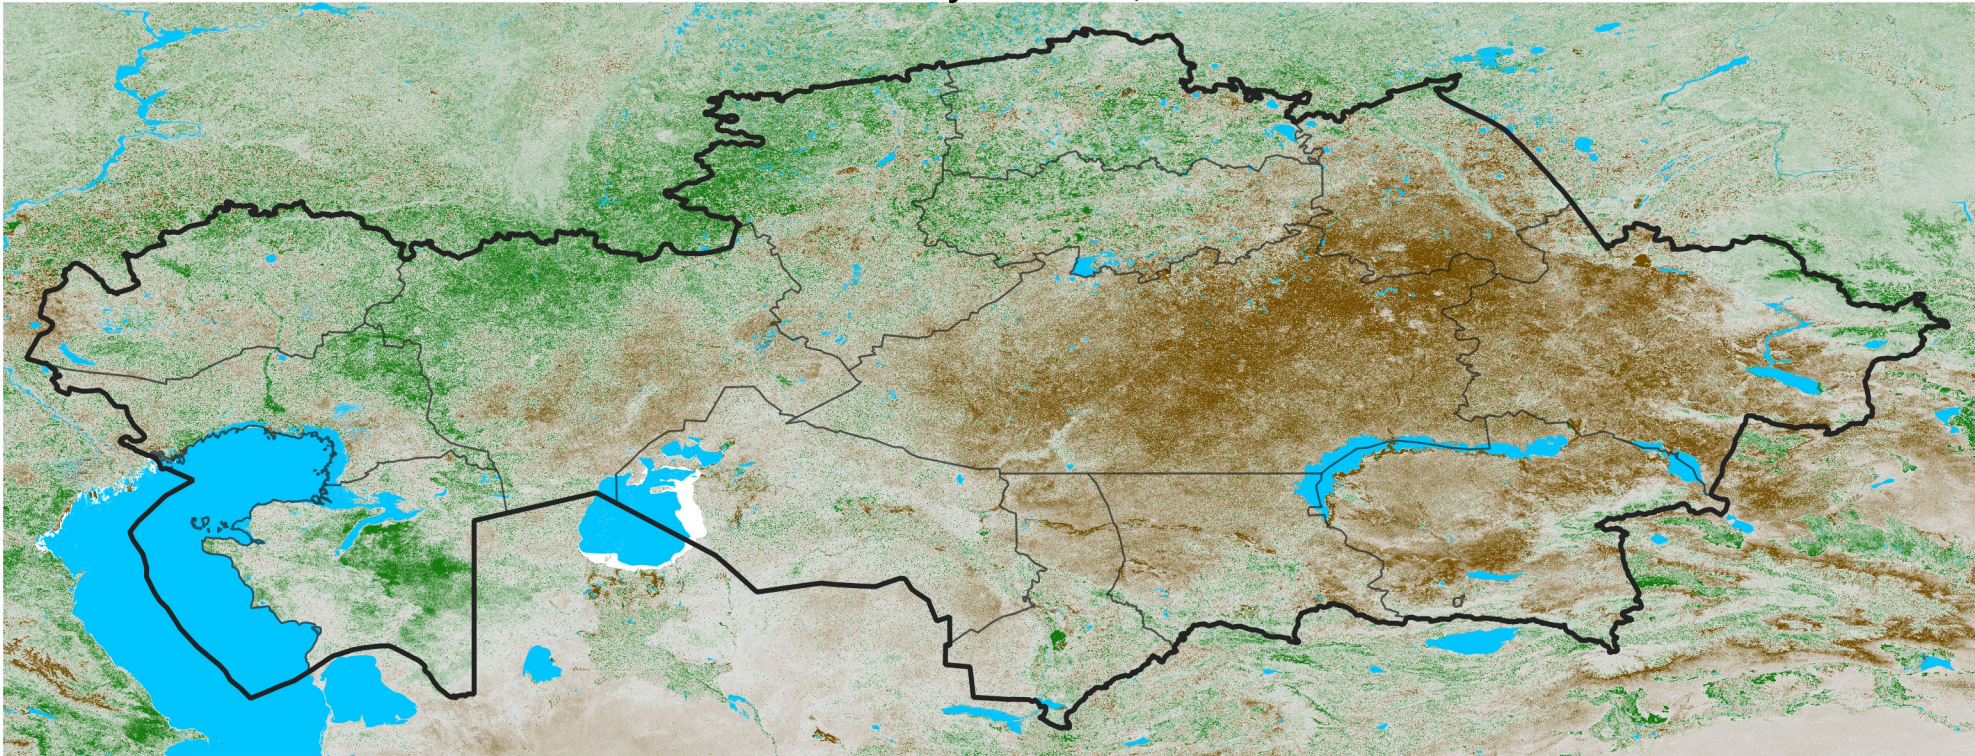

Kazakhstan NDVI Anomaly

2026 minus Mean (2012 - 2021)

Period 35 / Jun 16 - 25, 2026

NDVI Anomaly

< -0.3 -0.2 -0.1 -0.05 0.05 0.1 0.2 >0.3

Negative

No Difference

Positive