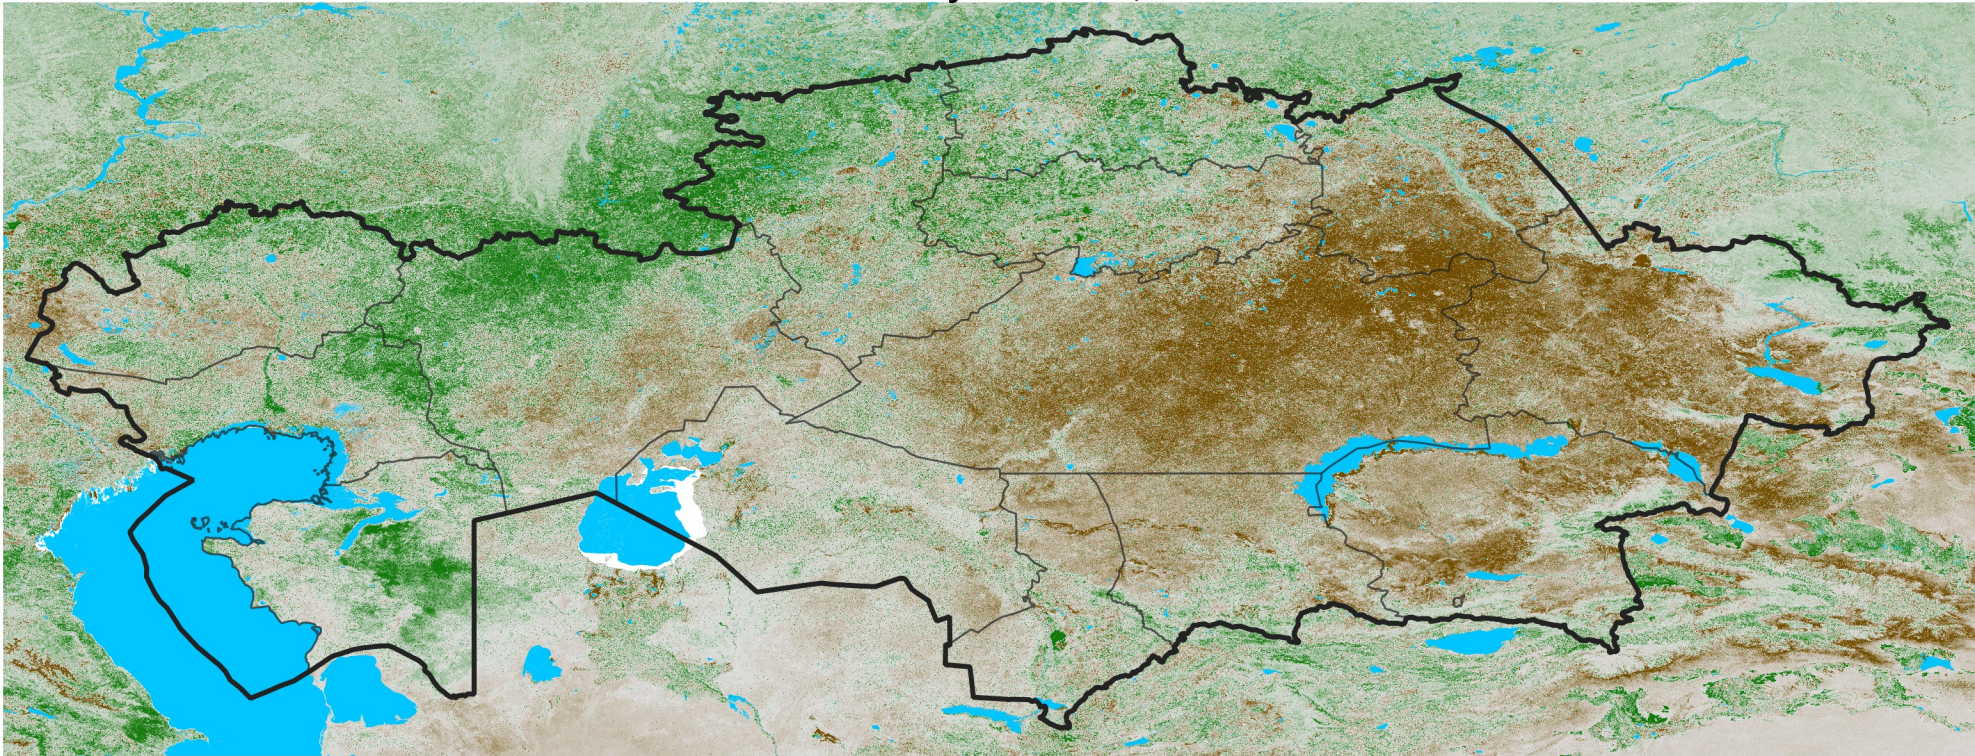

Kazakhstan NDVI Anomaly

2026 minus Mean (2012 - 2021)

Period 36 / Jun 21 - 30, 2026

NDVI Anomaly

< -0.3 -0.2 -0.1 -0.05 0.05 0.1 0.2 >0.3

Negative

No Difference

Positive