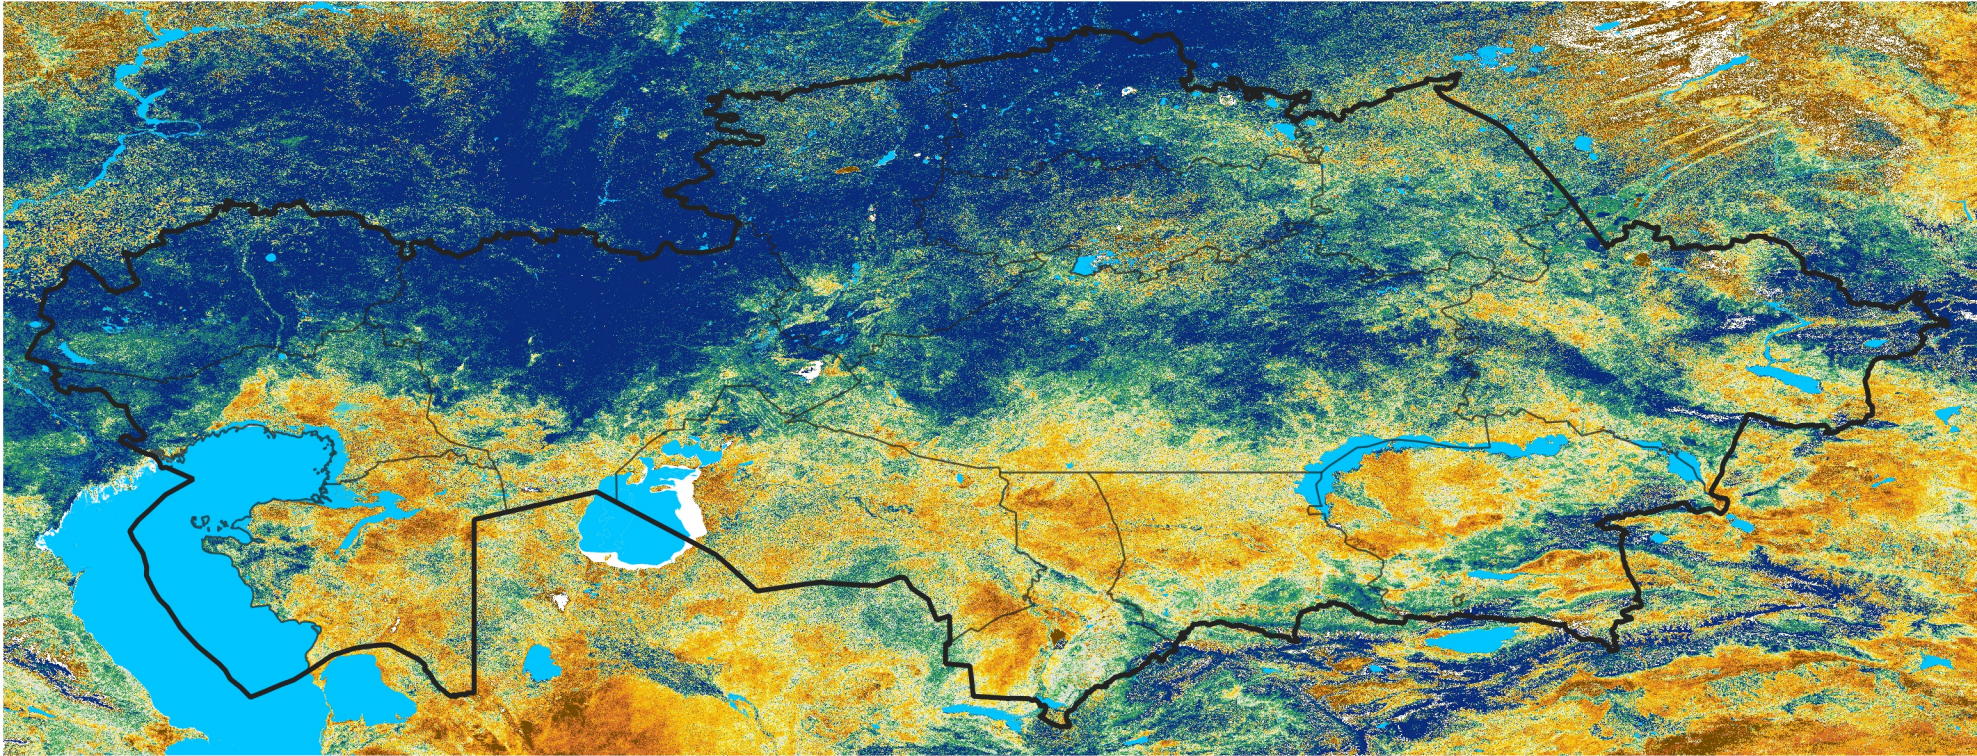

Kazakhstan Percent of Mean NDVI

2026 / Mean (2012 - 2021)
Period 18 / Mar 21 - 31, 2026

Percent of Normal