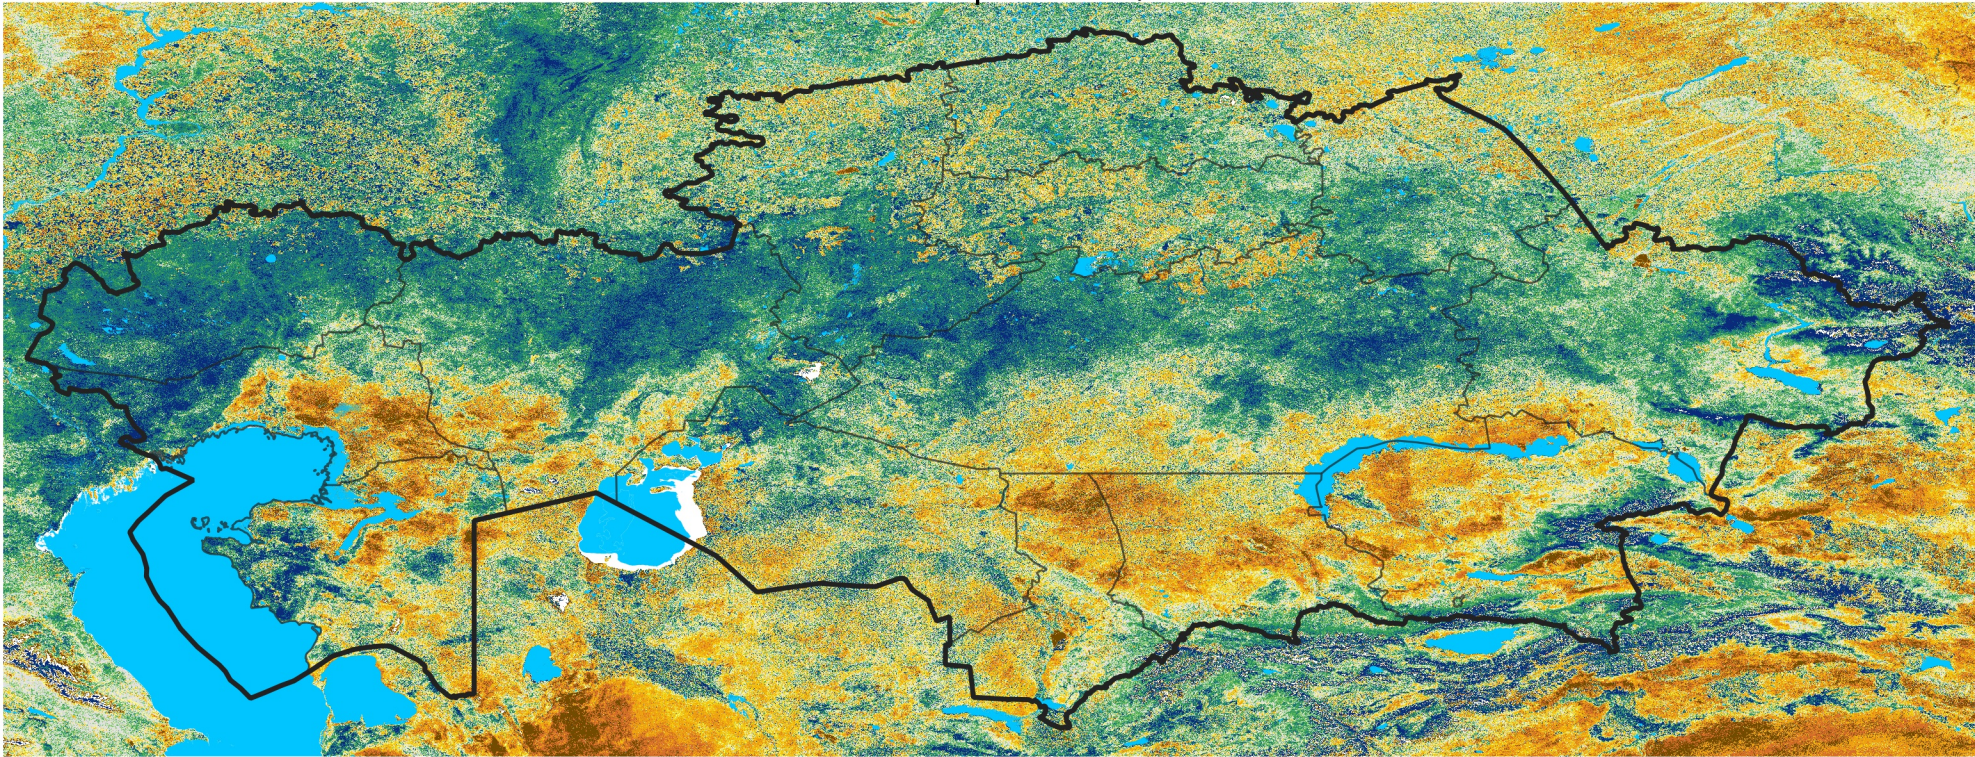

Kazakhstan Percent of Mean NDVI

2026 / Mean (2012 - 2021)

Period 23 / Apr 16 - 25, 2026

Percent of Normal