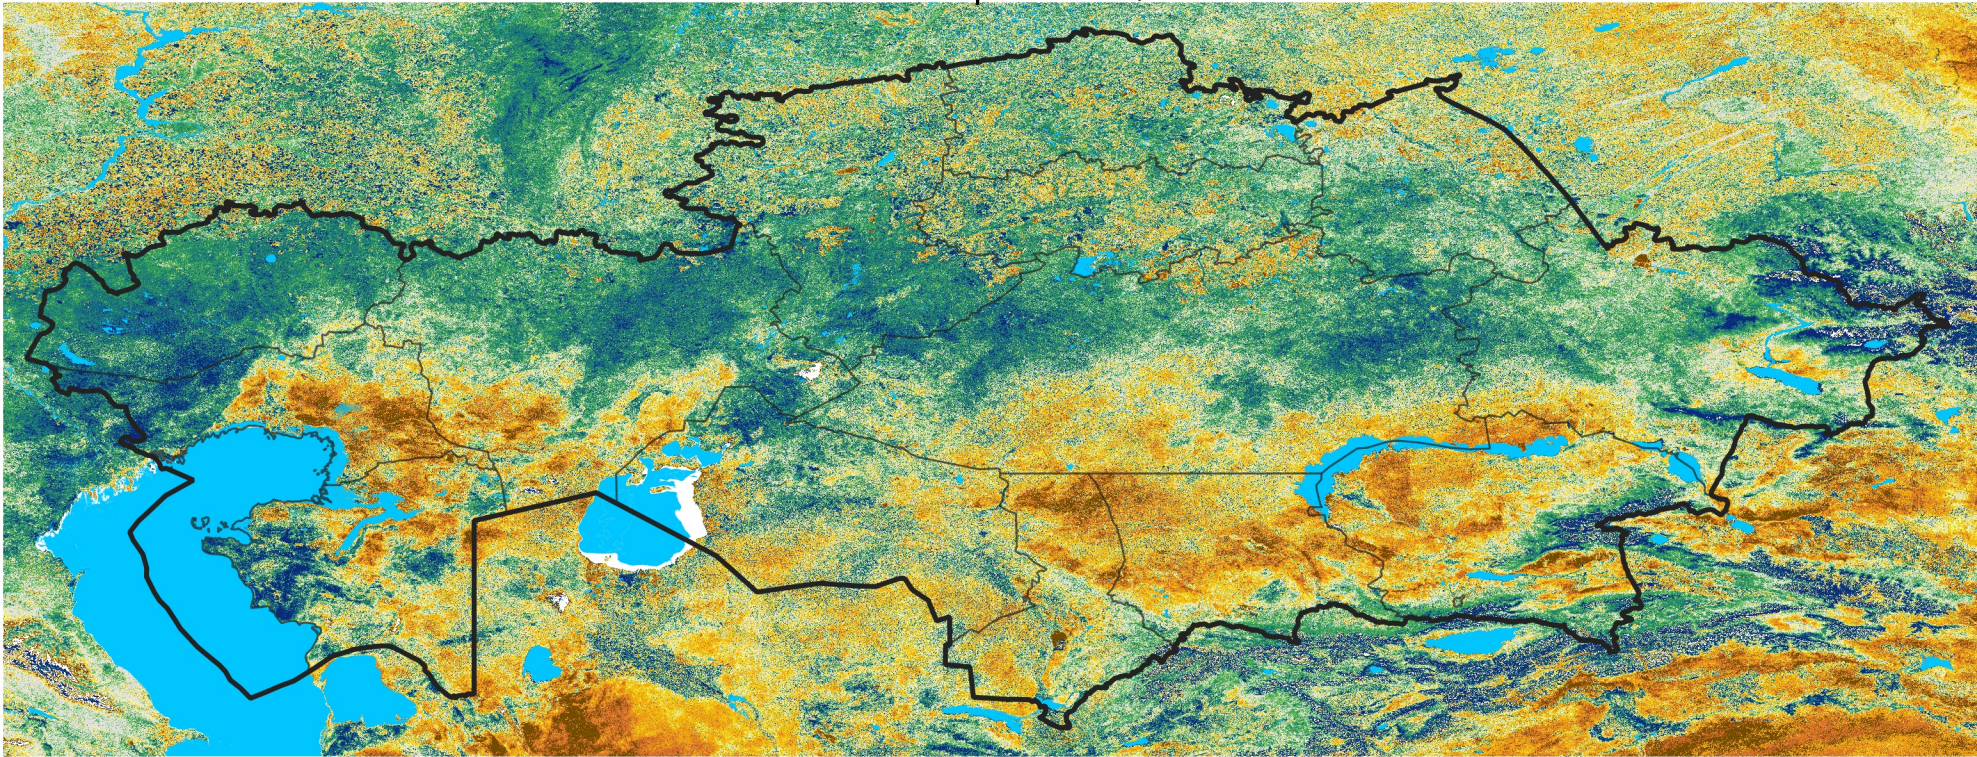

Kazakhstan Percent of Mean NDVI

2026 / Mean (2012 - 2021)

Period 24 / Apr 21 - 30, 2026

Percent of Normal