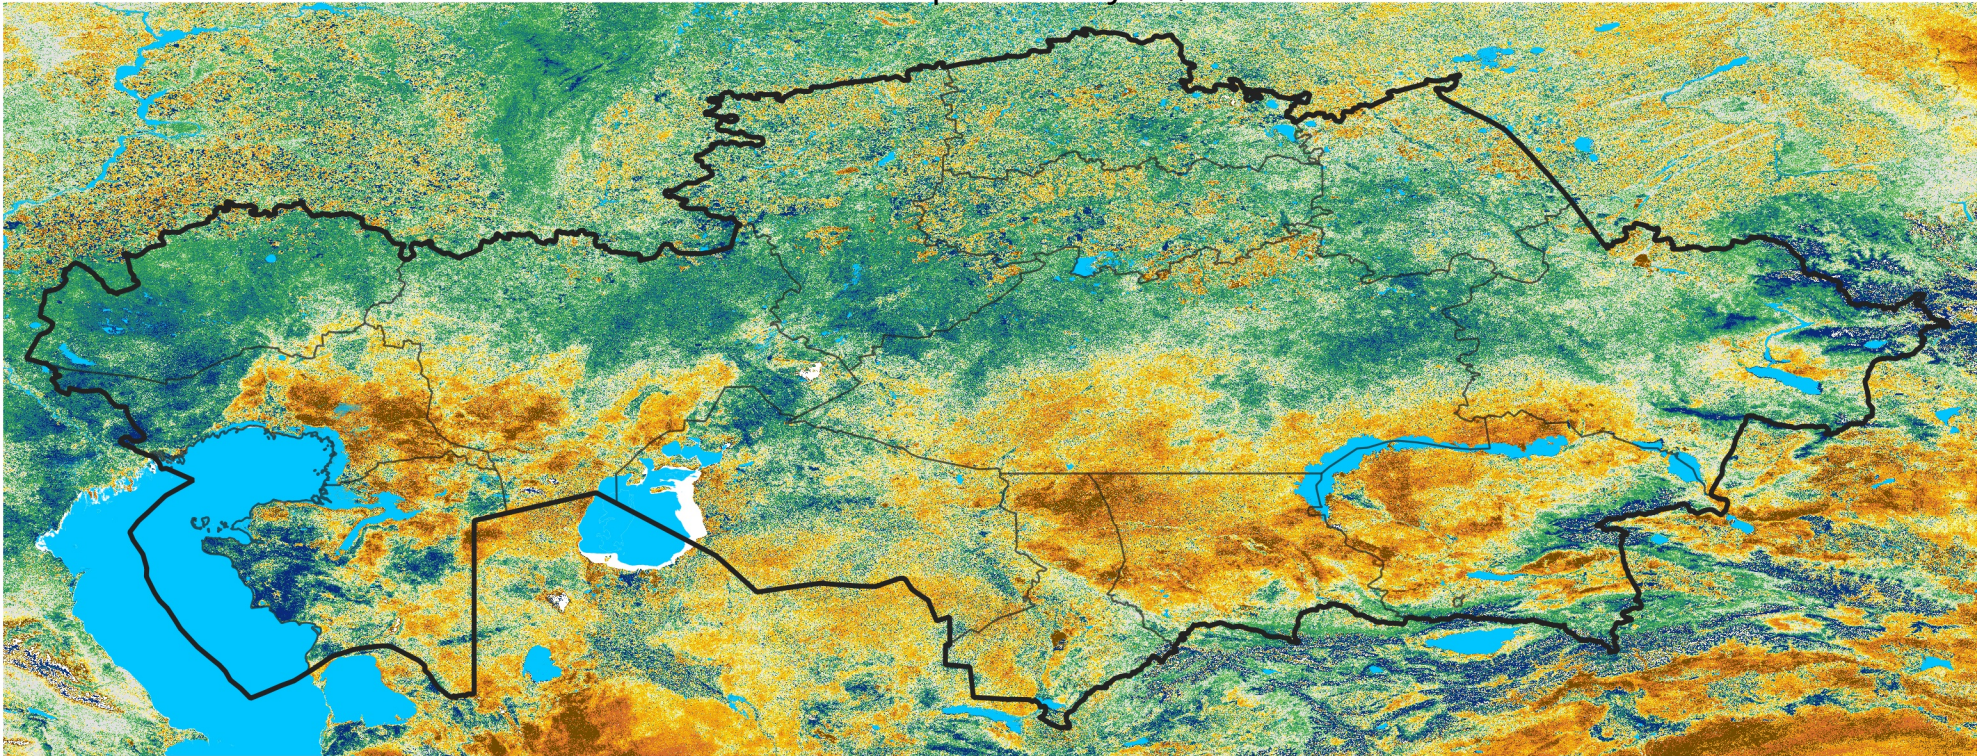

Kazakhstan Percent of Mean NDVI

2026 / Mean (2012 - 2021)

Period 25 / Apr 26 - May 05, 2026

Percent of Normal