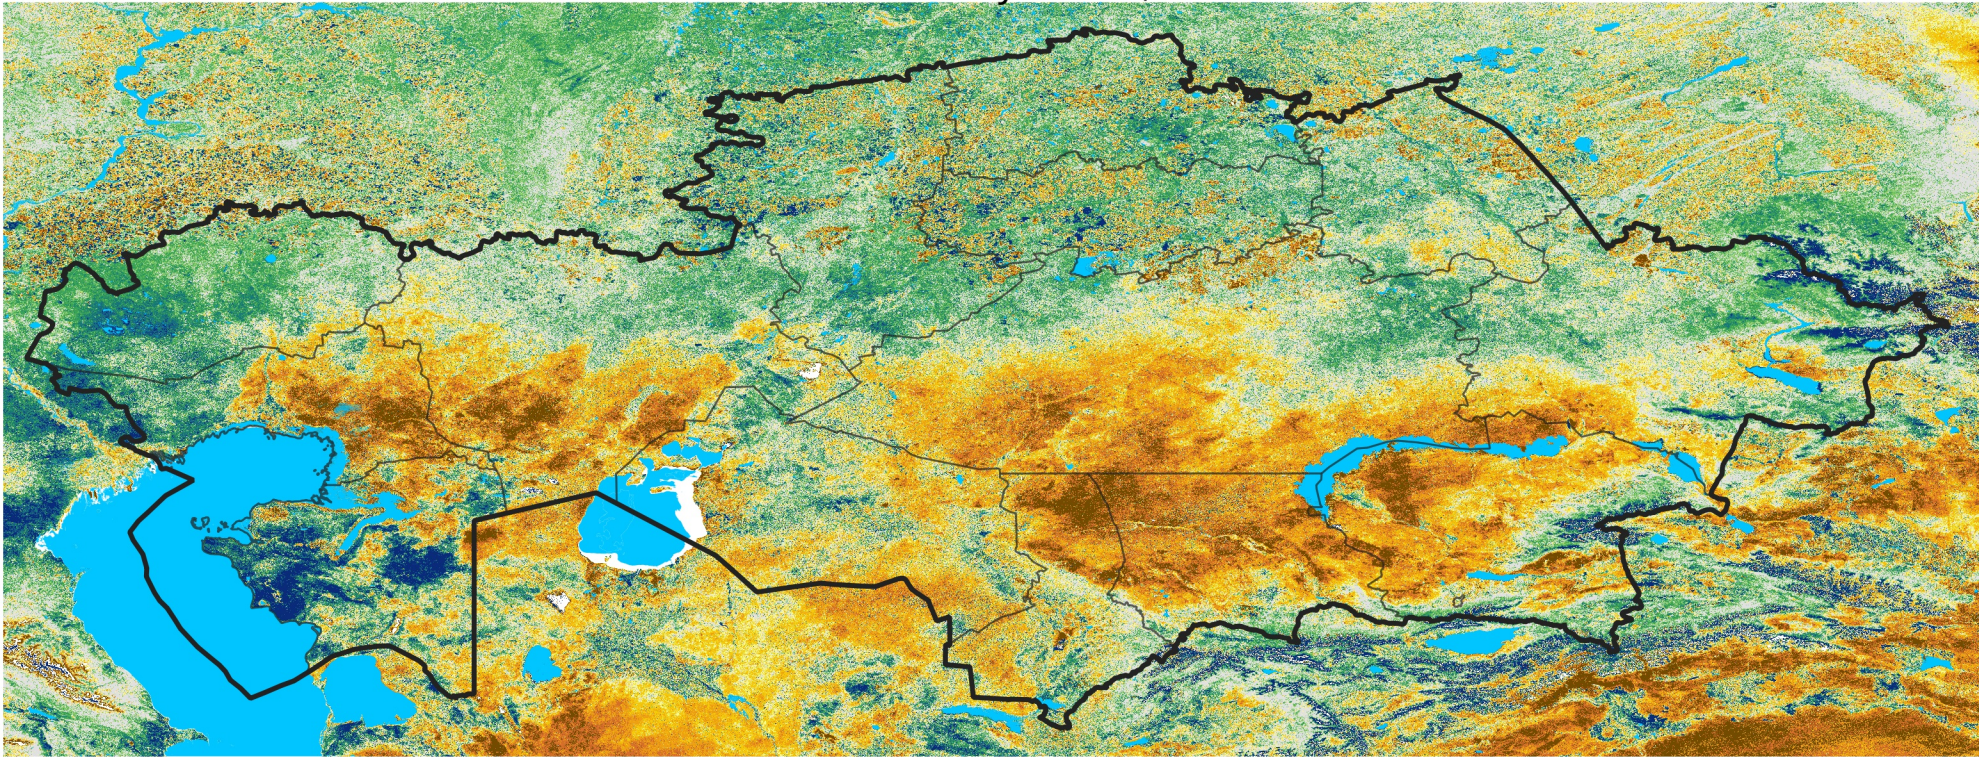

Kazakhstan Percent of Mean NDVI

2026 / Mean (2012 - 2021)
Period 28 / May 11 - 20, 2026

Percent of Normal