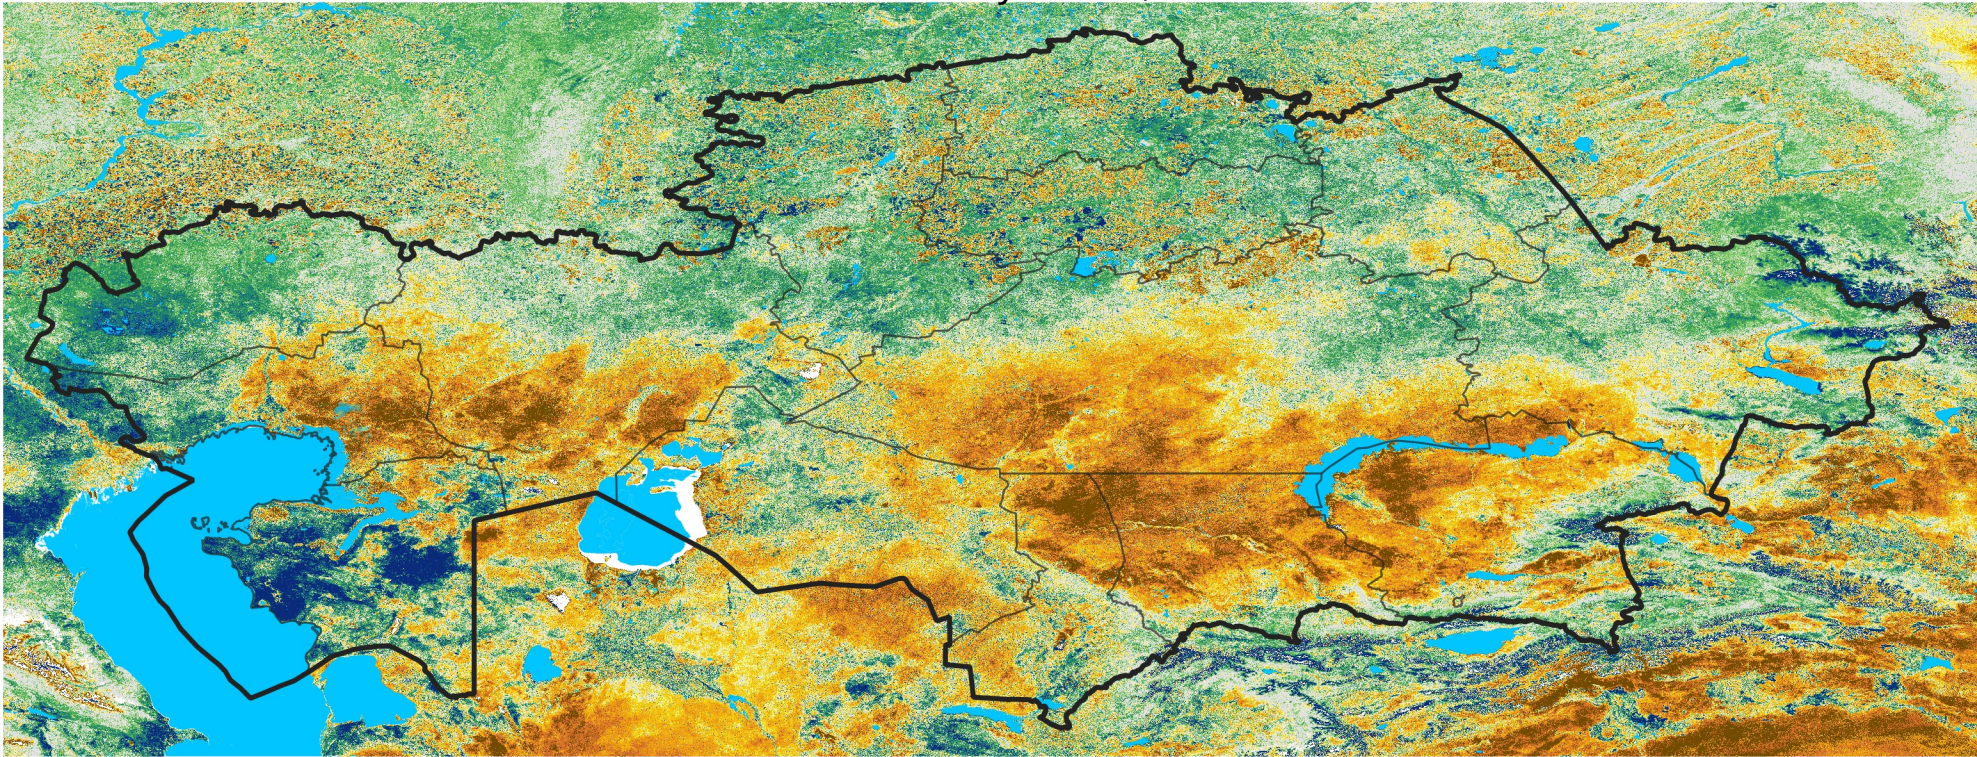

Kazakhstan Percent of Mean NDVI

2026 / Mean (2012 - 2021)

Period 29 / May 16 - 25, 2026

Percent of Normal