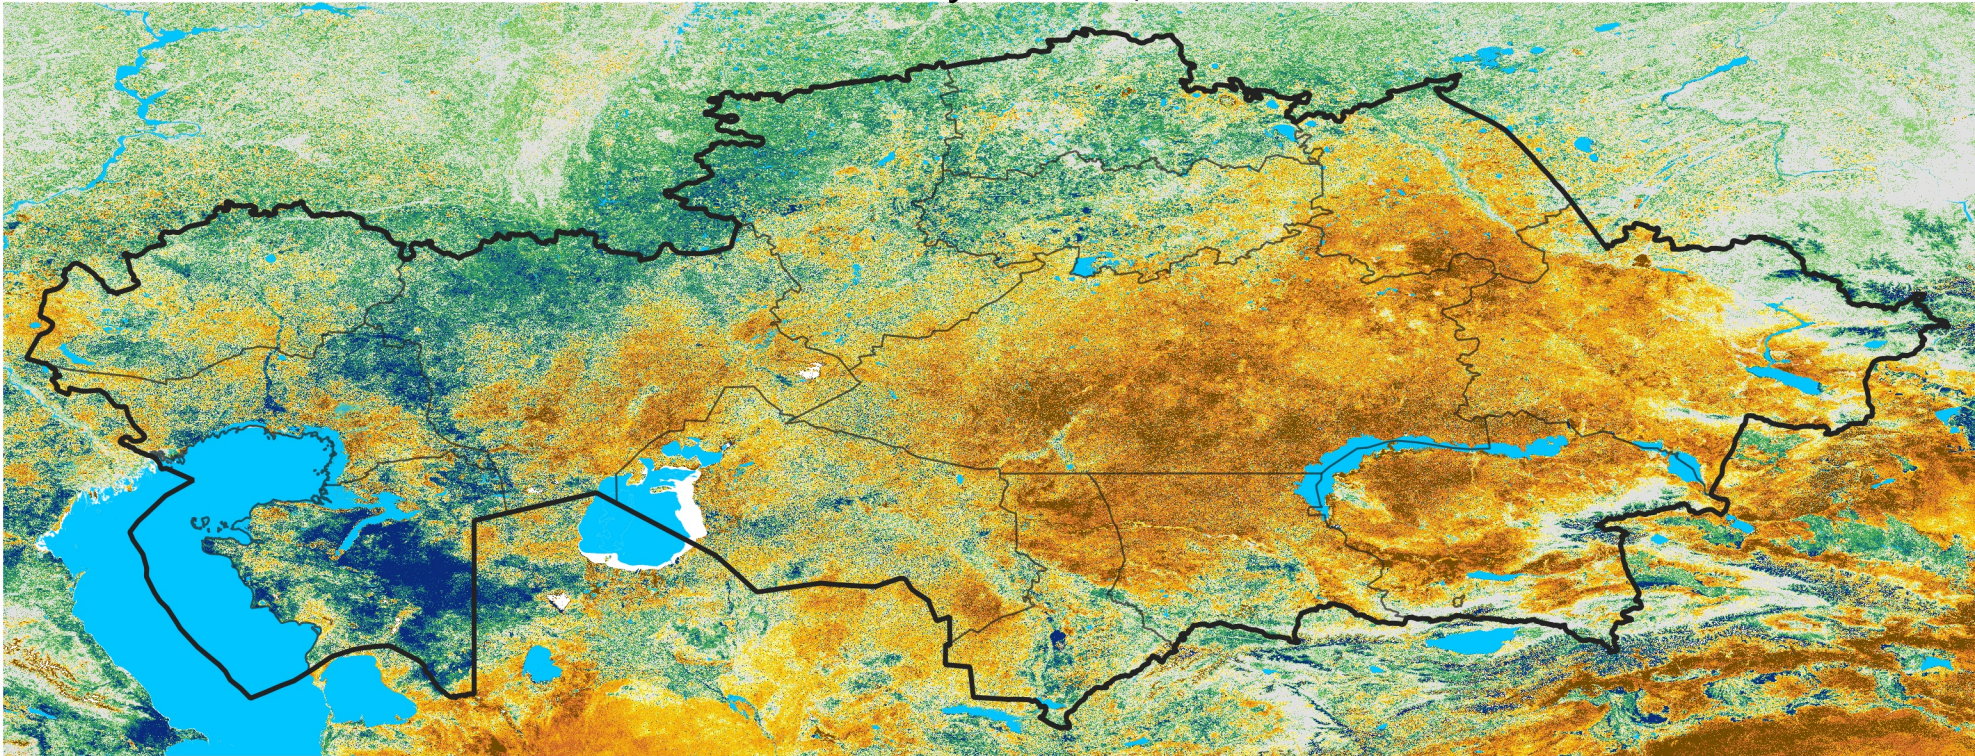

Kazakhstan Percent of Mean NDVI

2026 / Mean (2012 - 2021)

Period 35 / Jun 16 - 25, 2026

Percent of Normal