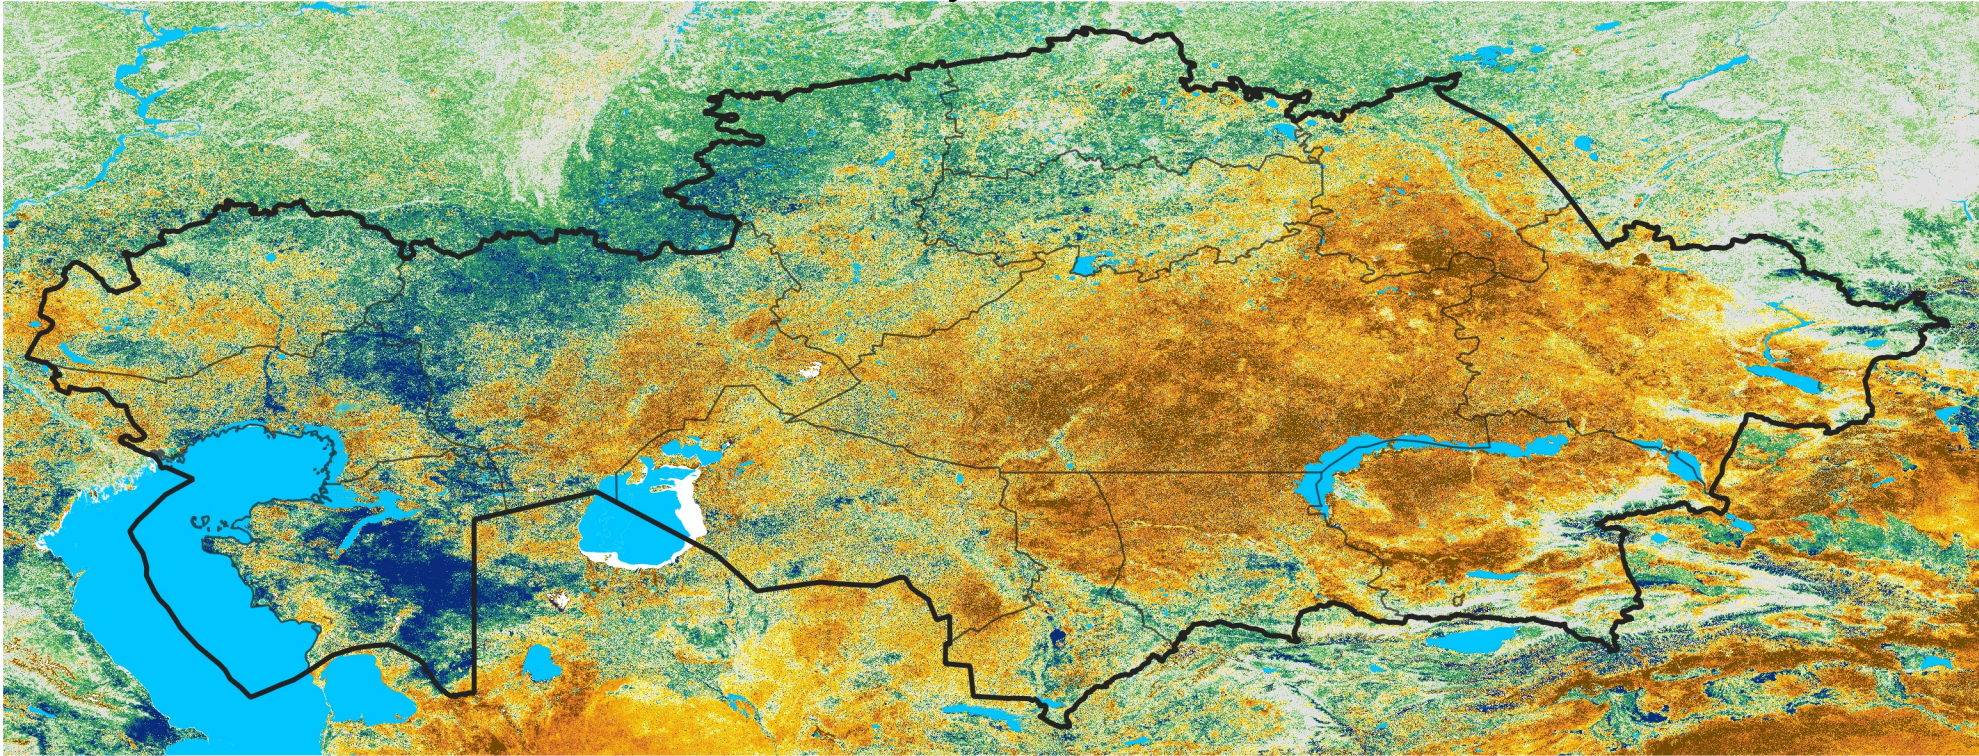

Kazakhstan Percent of Mean NDVI

2026 / Mean (2012 - 2021)

Period 36 / Jun 21 - 30, 2026

Percent of Normal