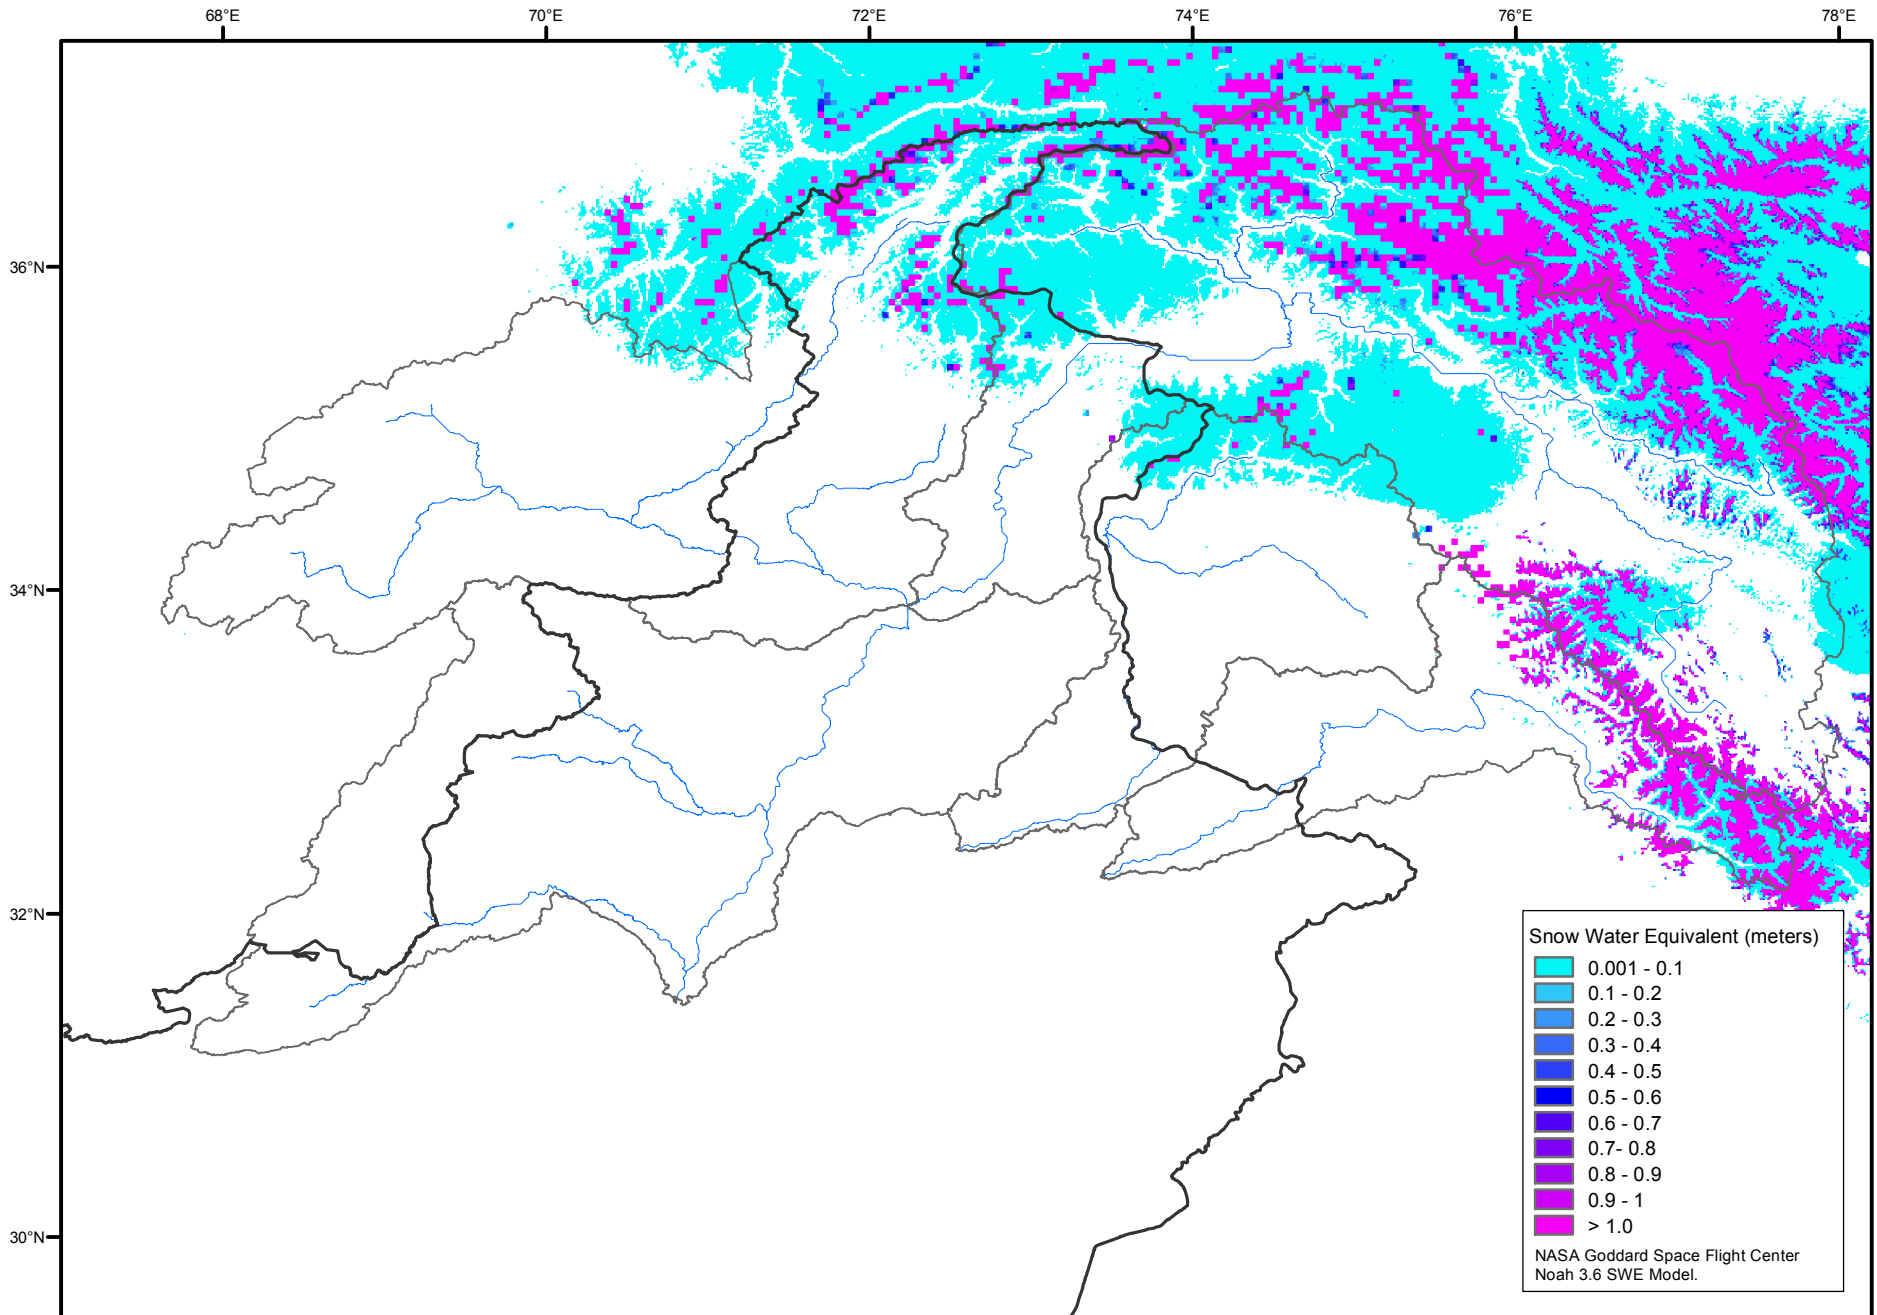

Snow Water Equivalent by Basin

November 01, 2005

Map created by USGS/EROS