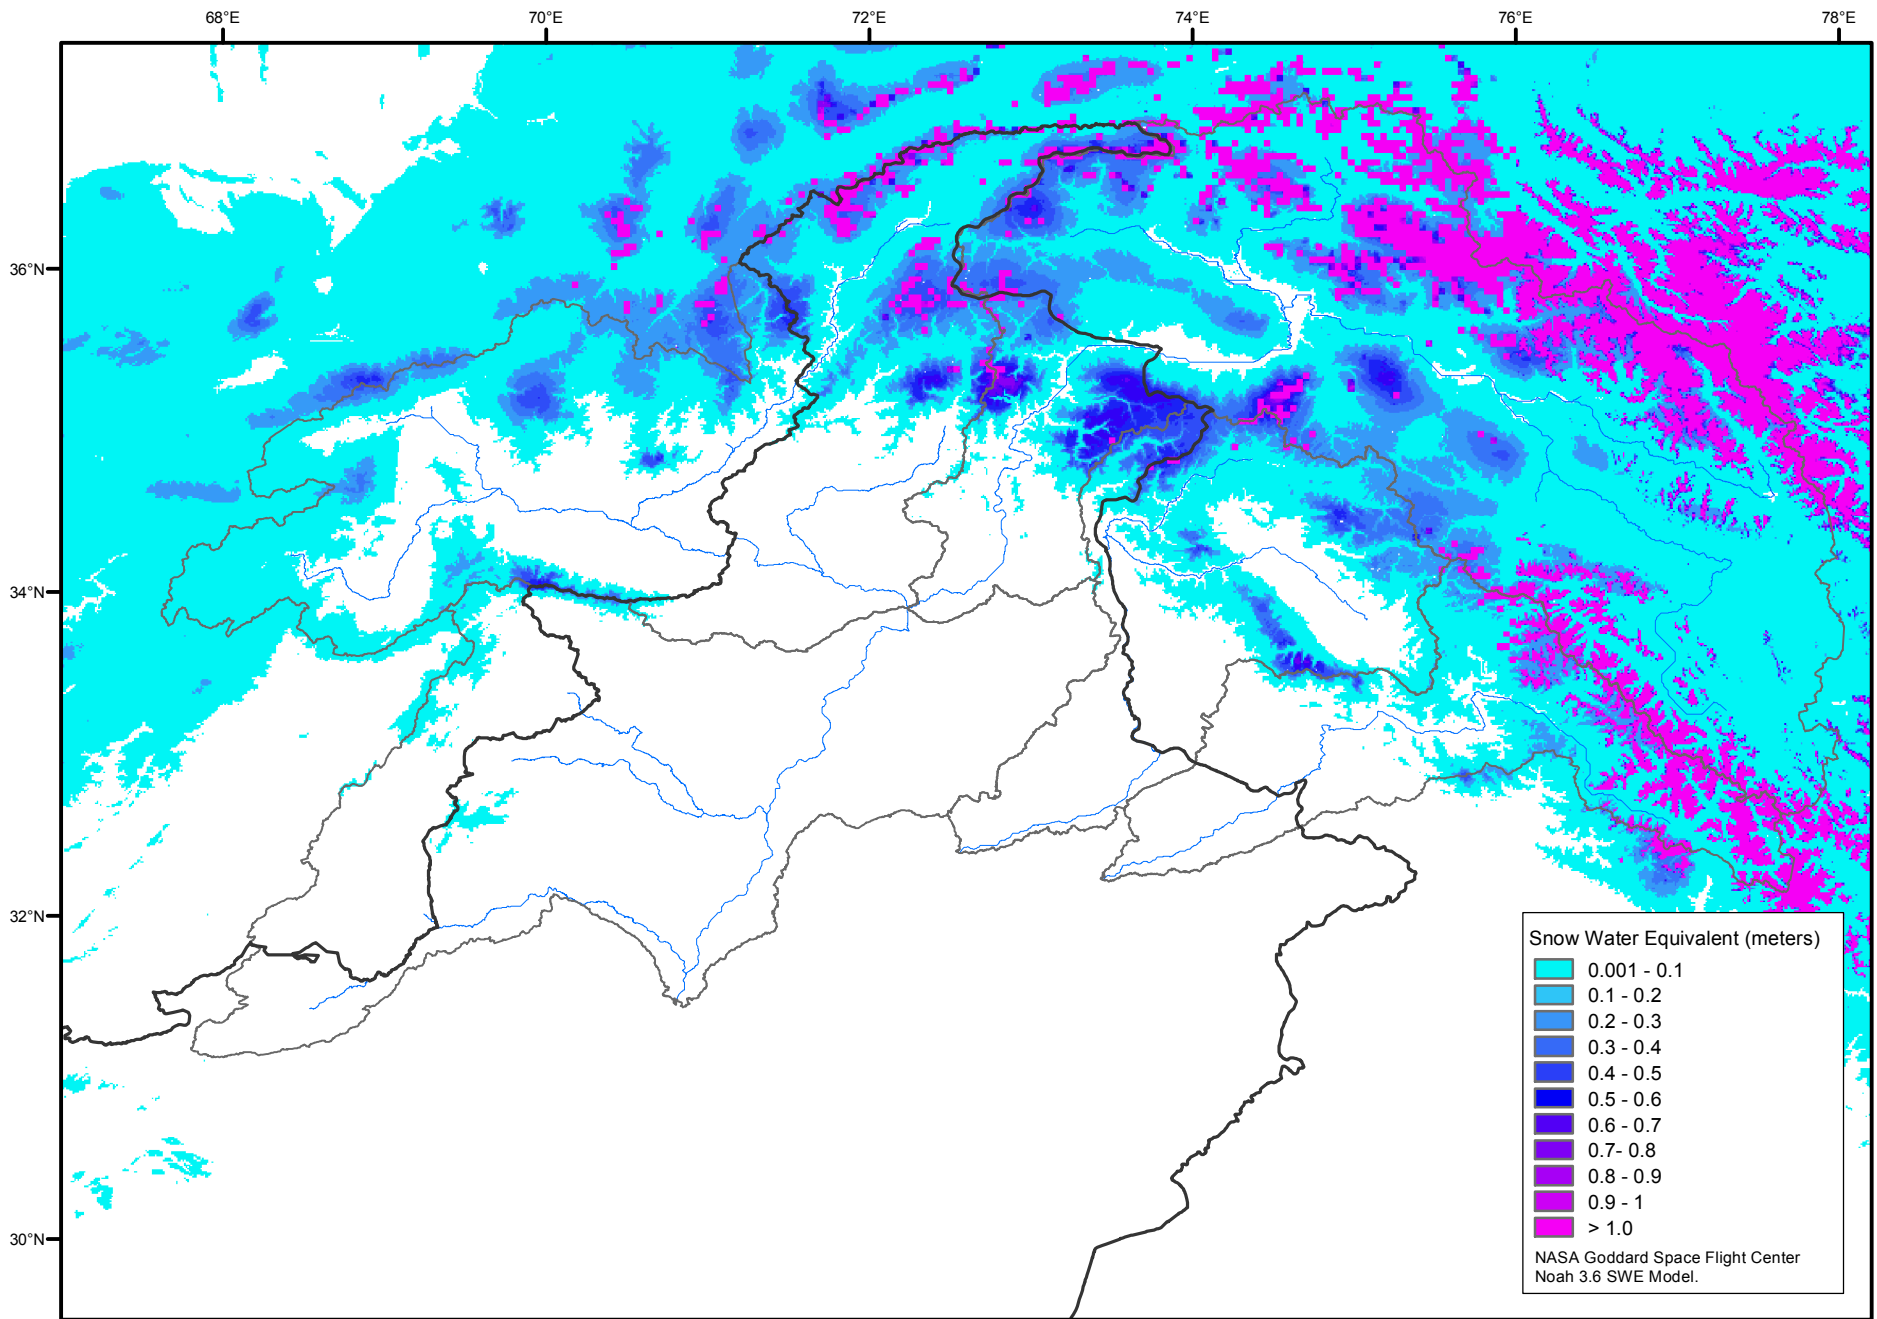

# Snow Water Equivalent by Basin

December 12, 2015

Map created by USGS/EROS