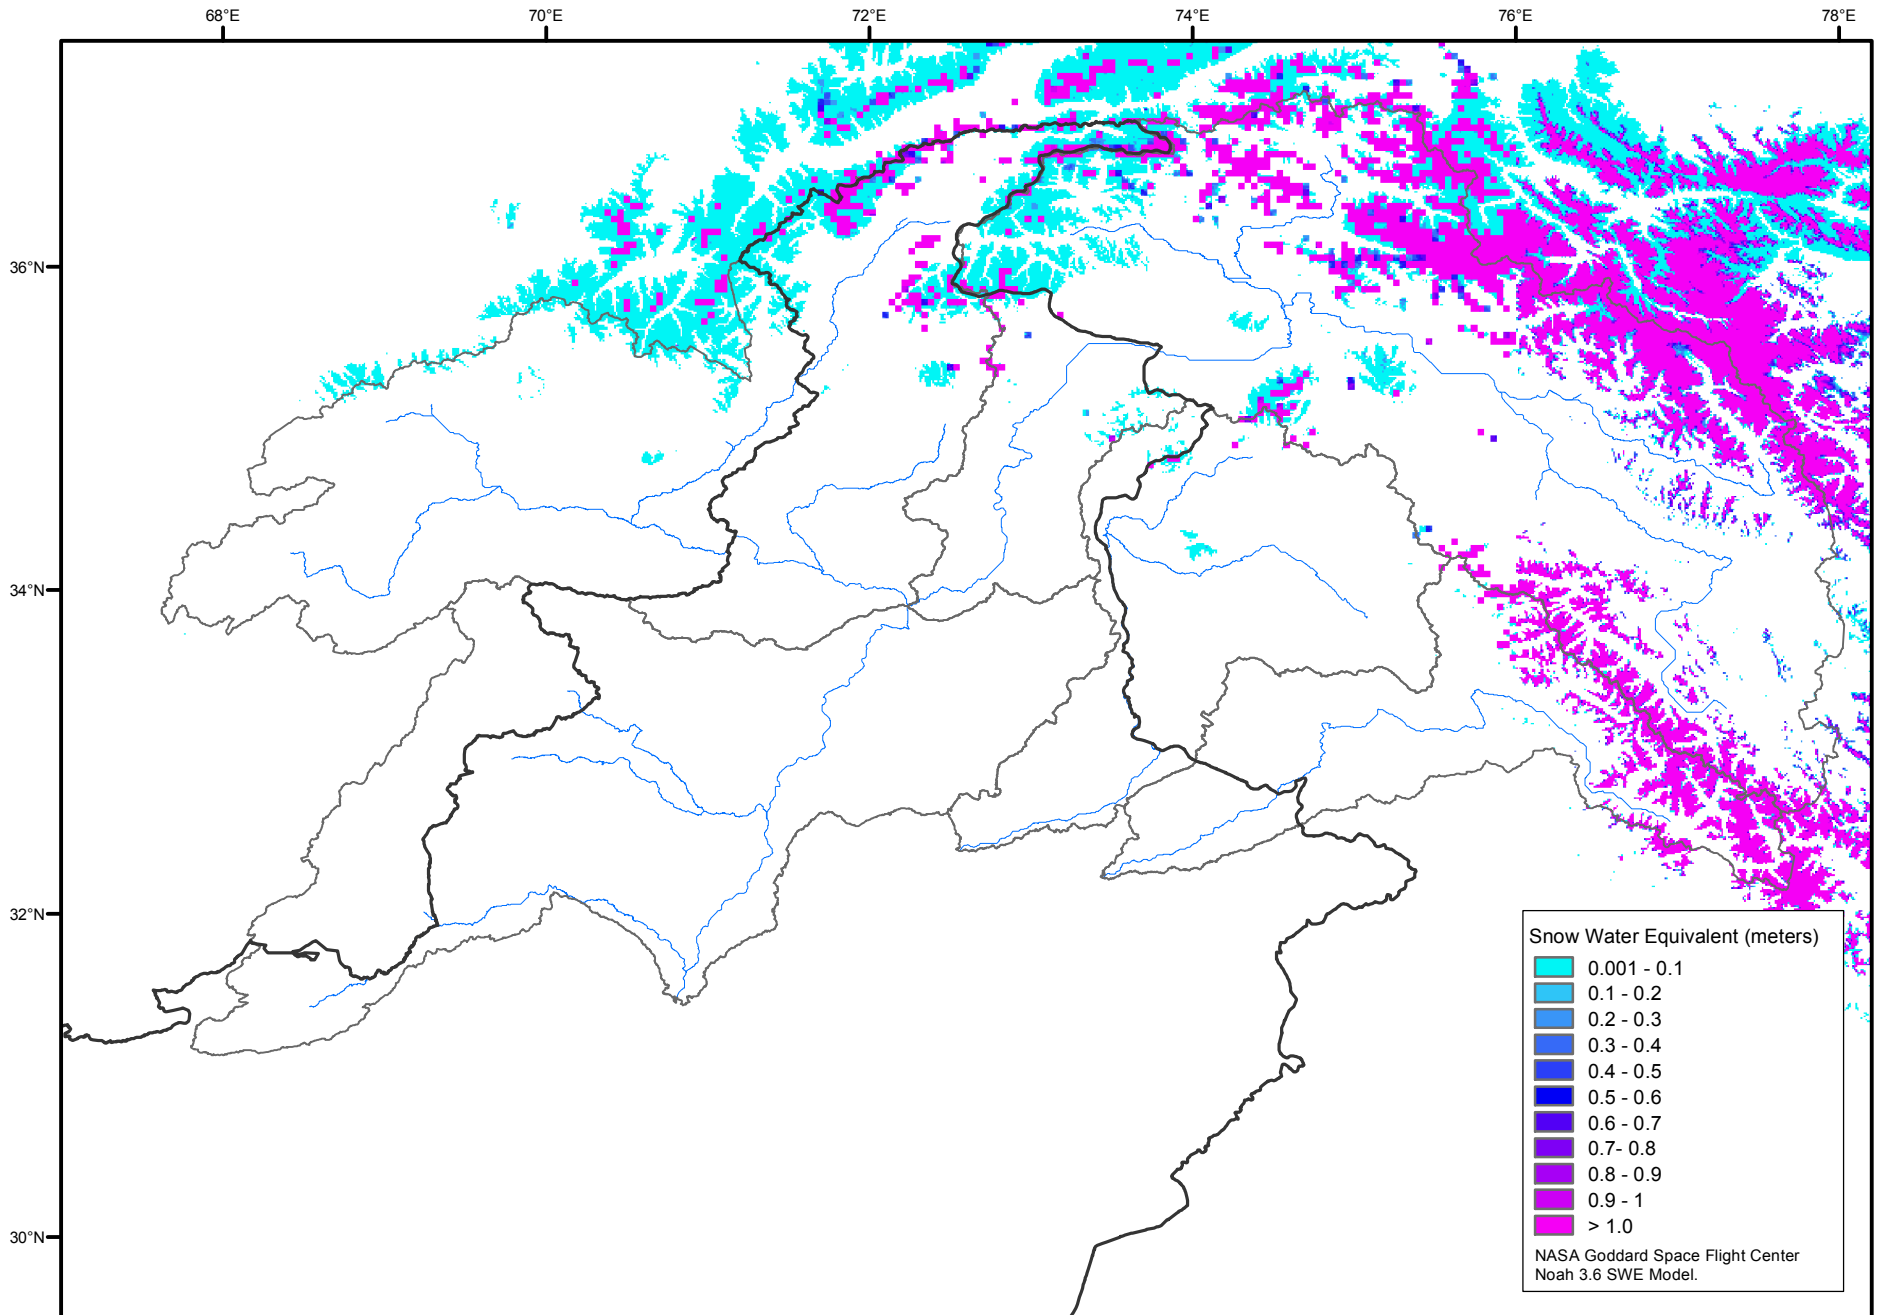

Snow Water Equivalent by Basin

October 07, 2016

Map created by USGS/EROS