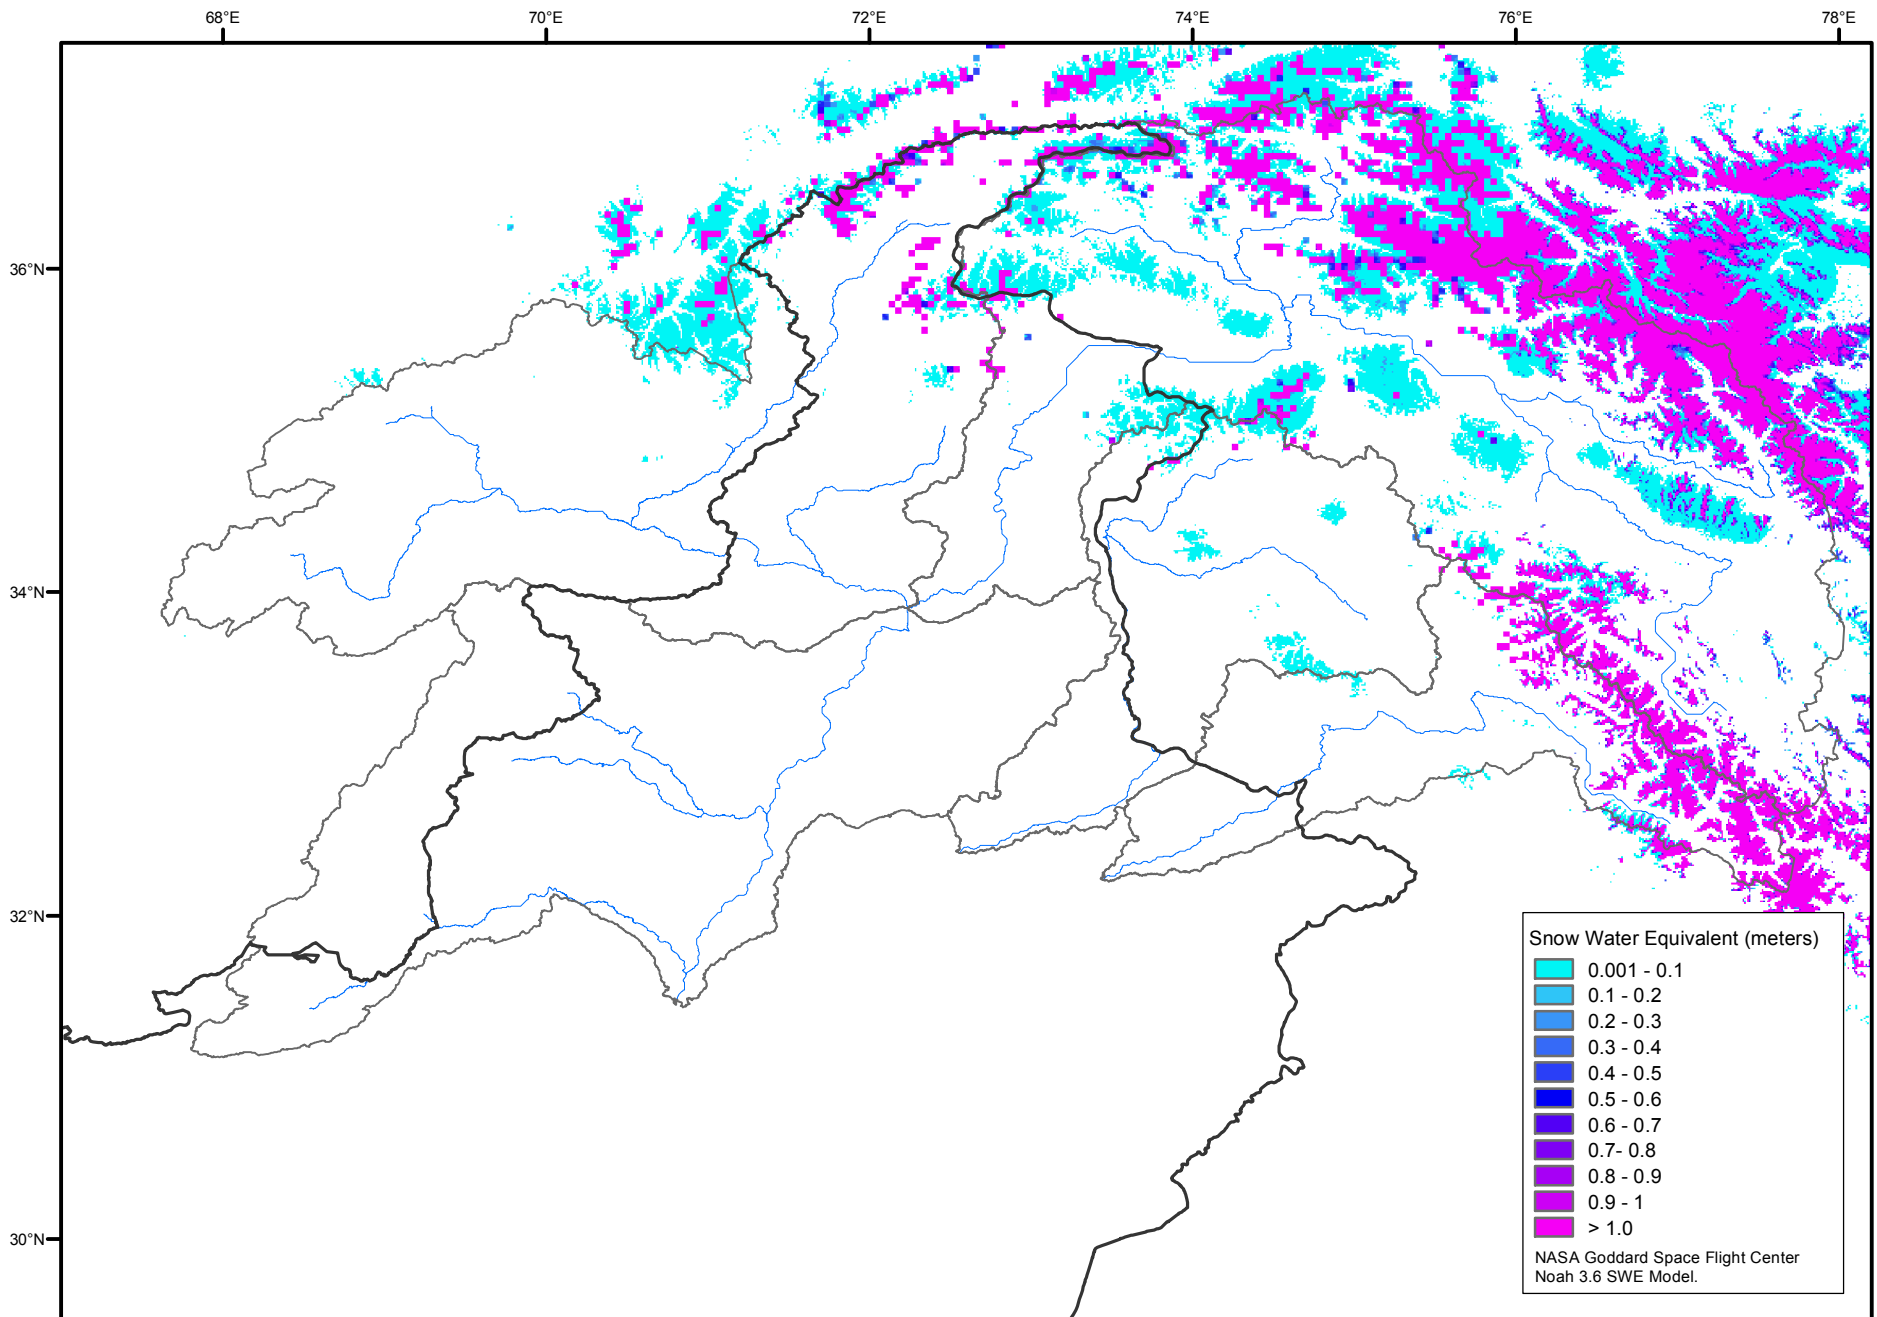

Snow Water Equivalent by Basin

October 14, 2016

Map created by USGS/EROS