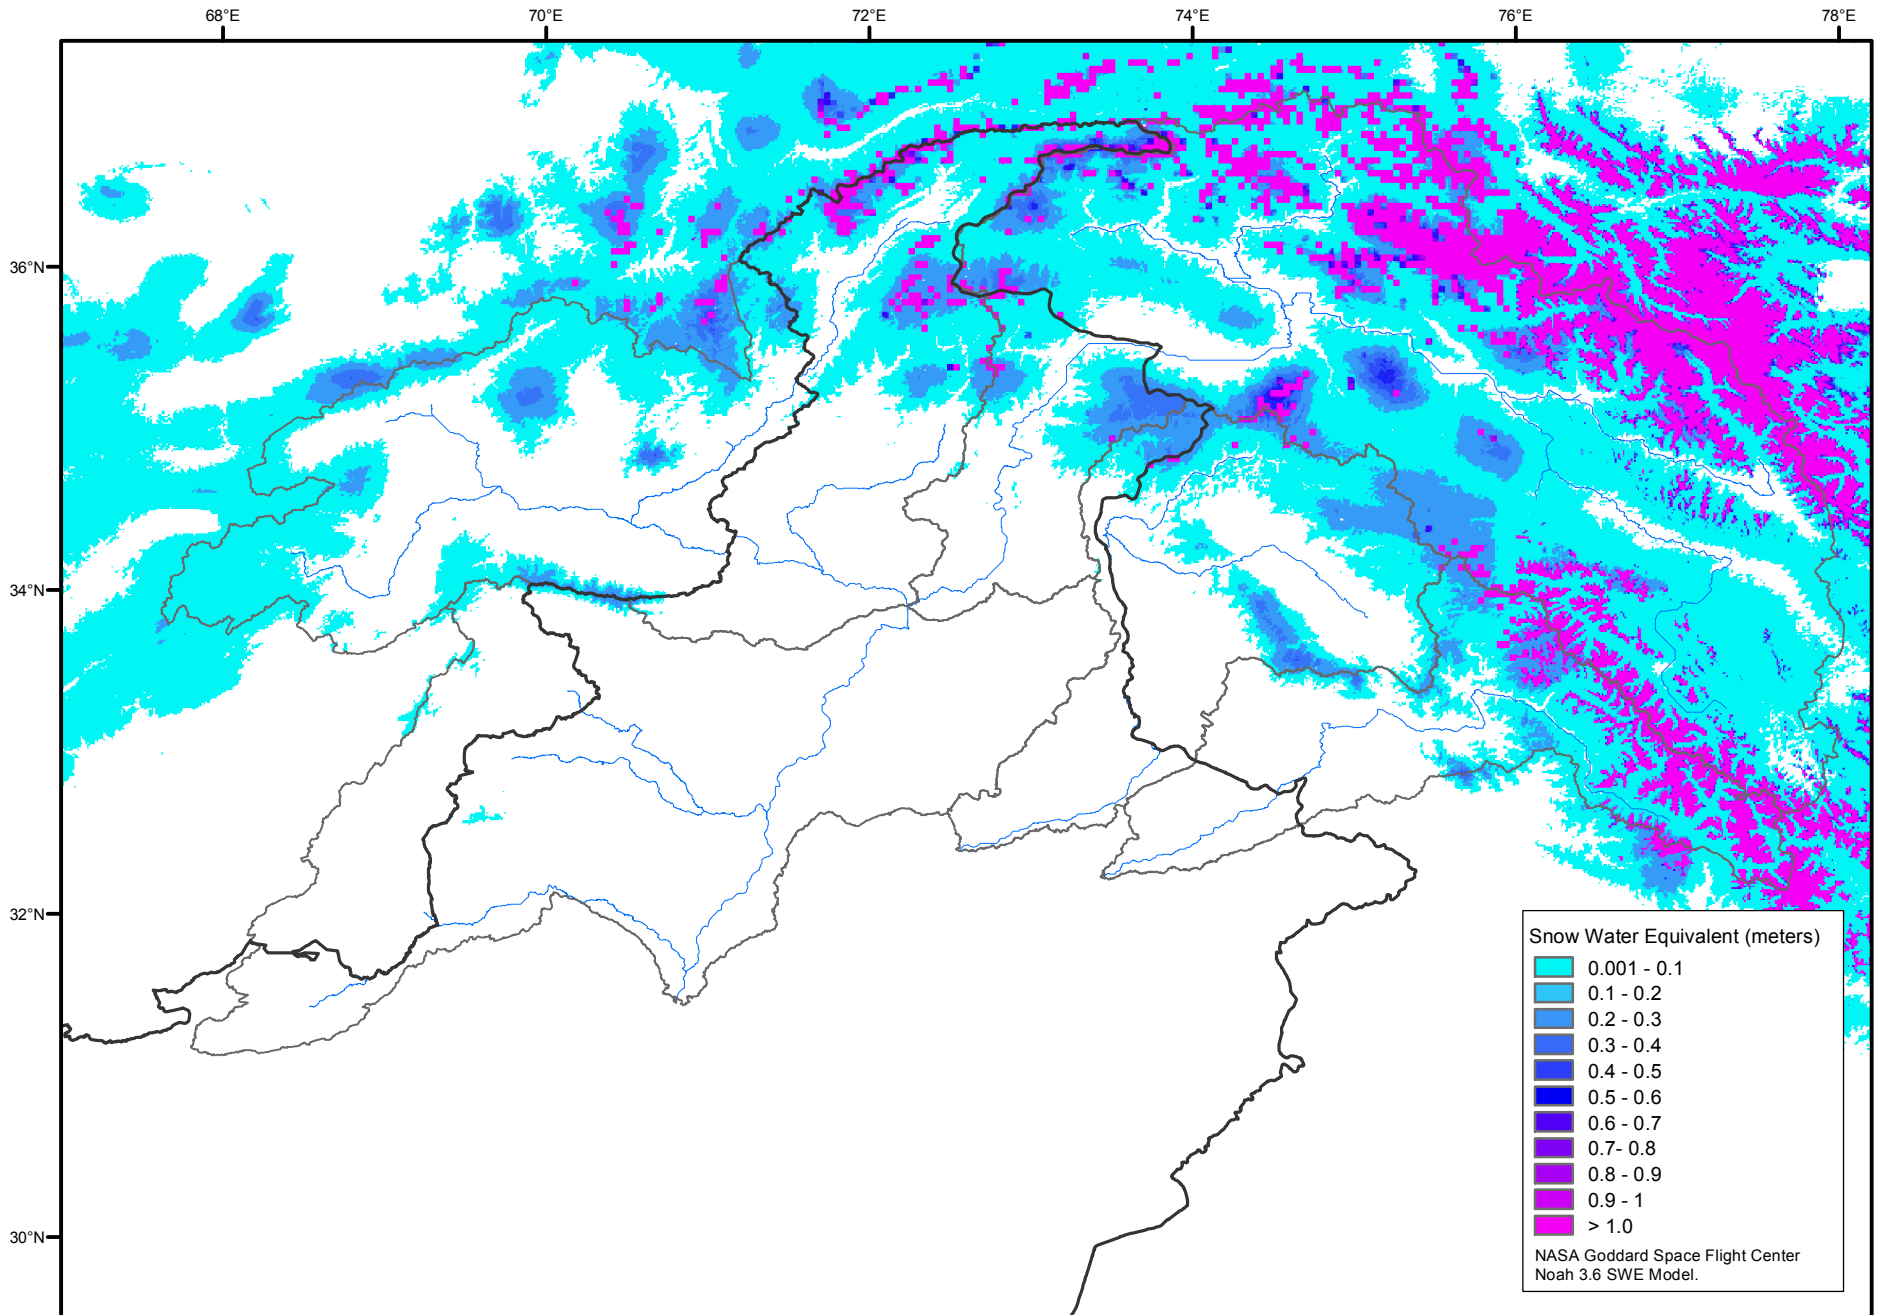

Snow Water Equivalent by Basin

January 16, 2018

Map created by USGS/EROS