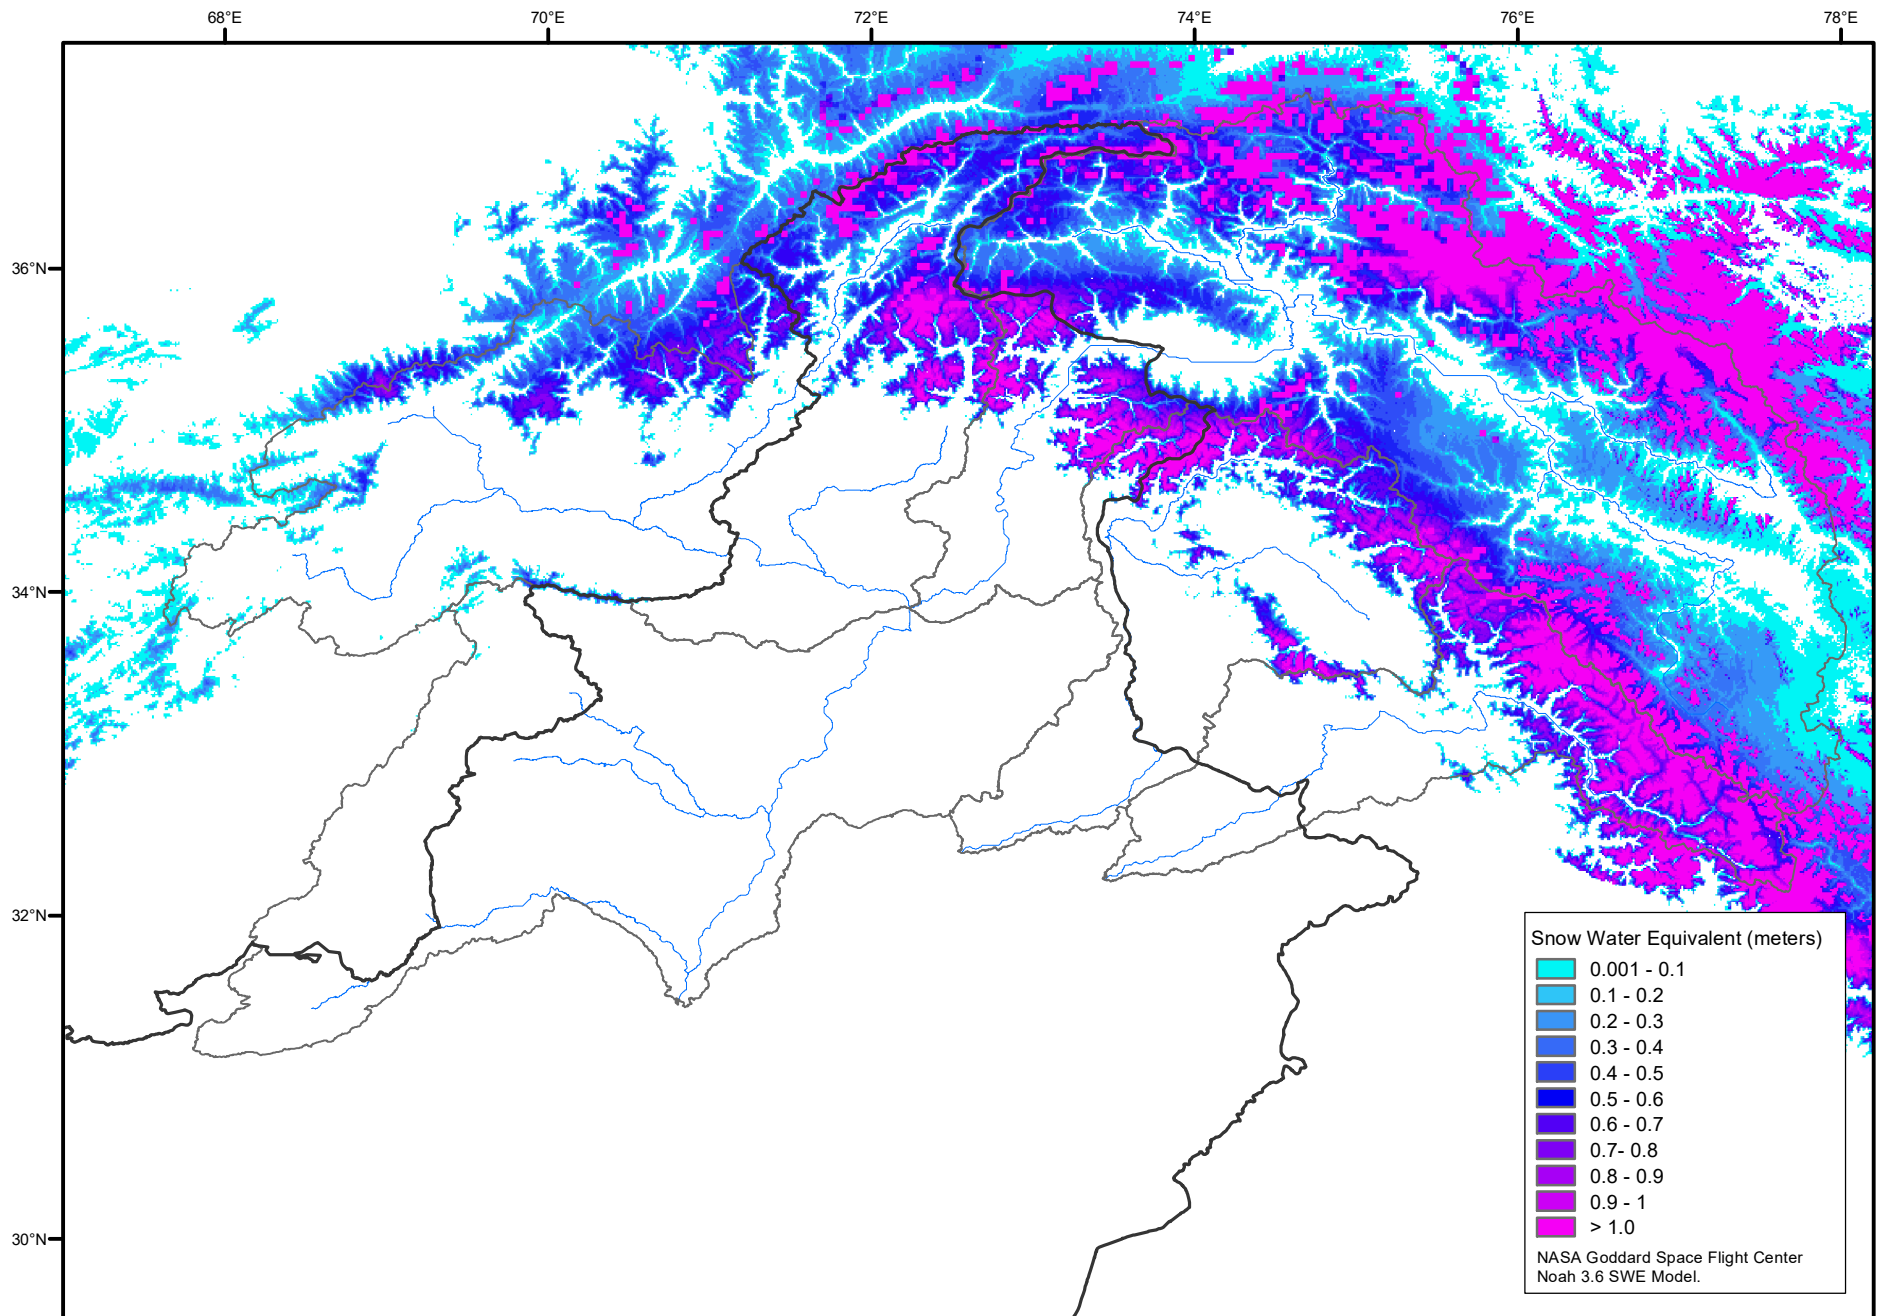

Snow Water Equivalent by Basin

April 30, 2020

Map created by USGS/EROS