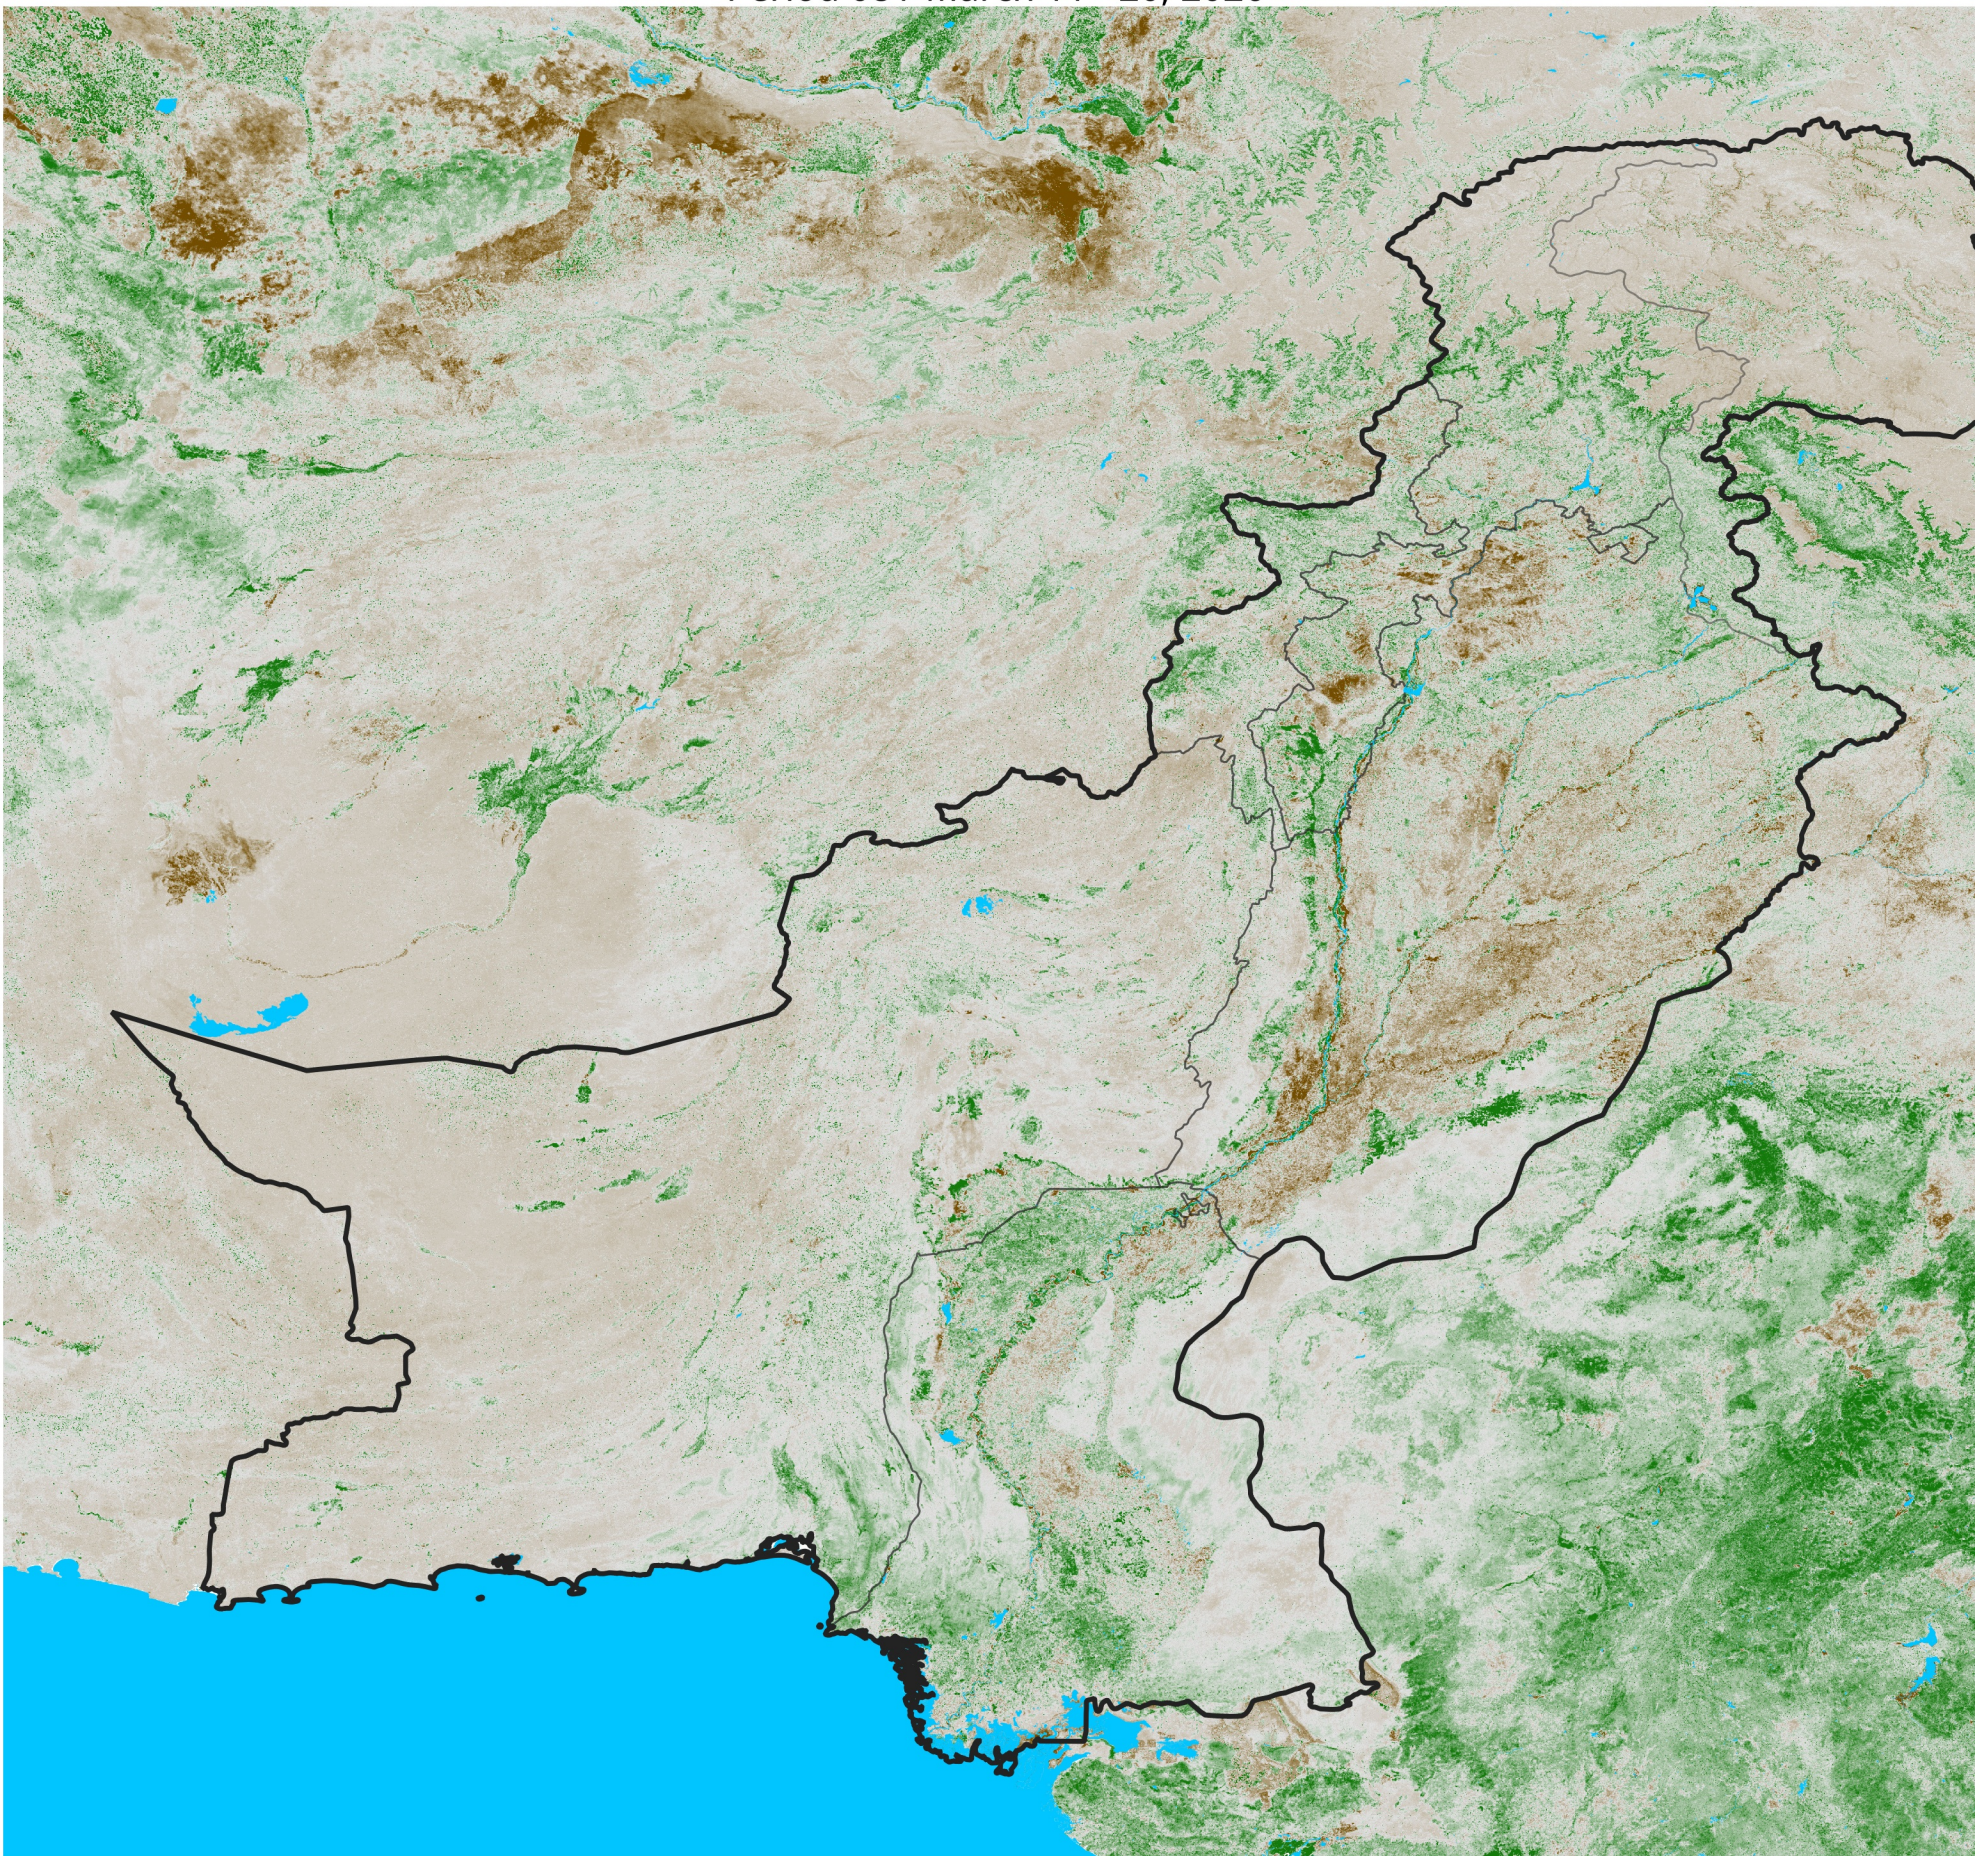

Pakistan NDVI Anomaly

2026 minus mean (2003 - 2022)

Period 08 / March 11 - 20, 2026

NDVI Anomaly

< -0.3 -0.2 -0.1 -0.05 0.05 0.1 0.2 >0.3

Negative

No Difference

Positive