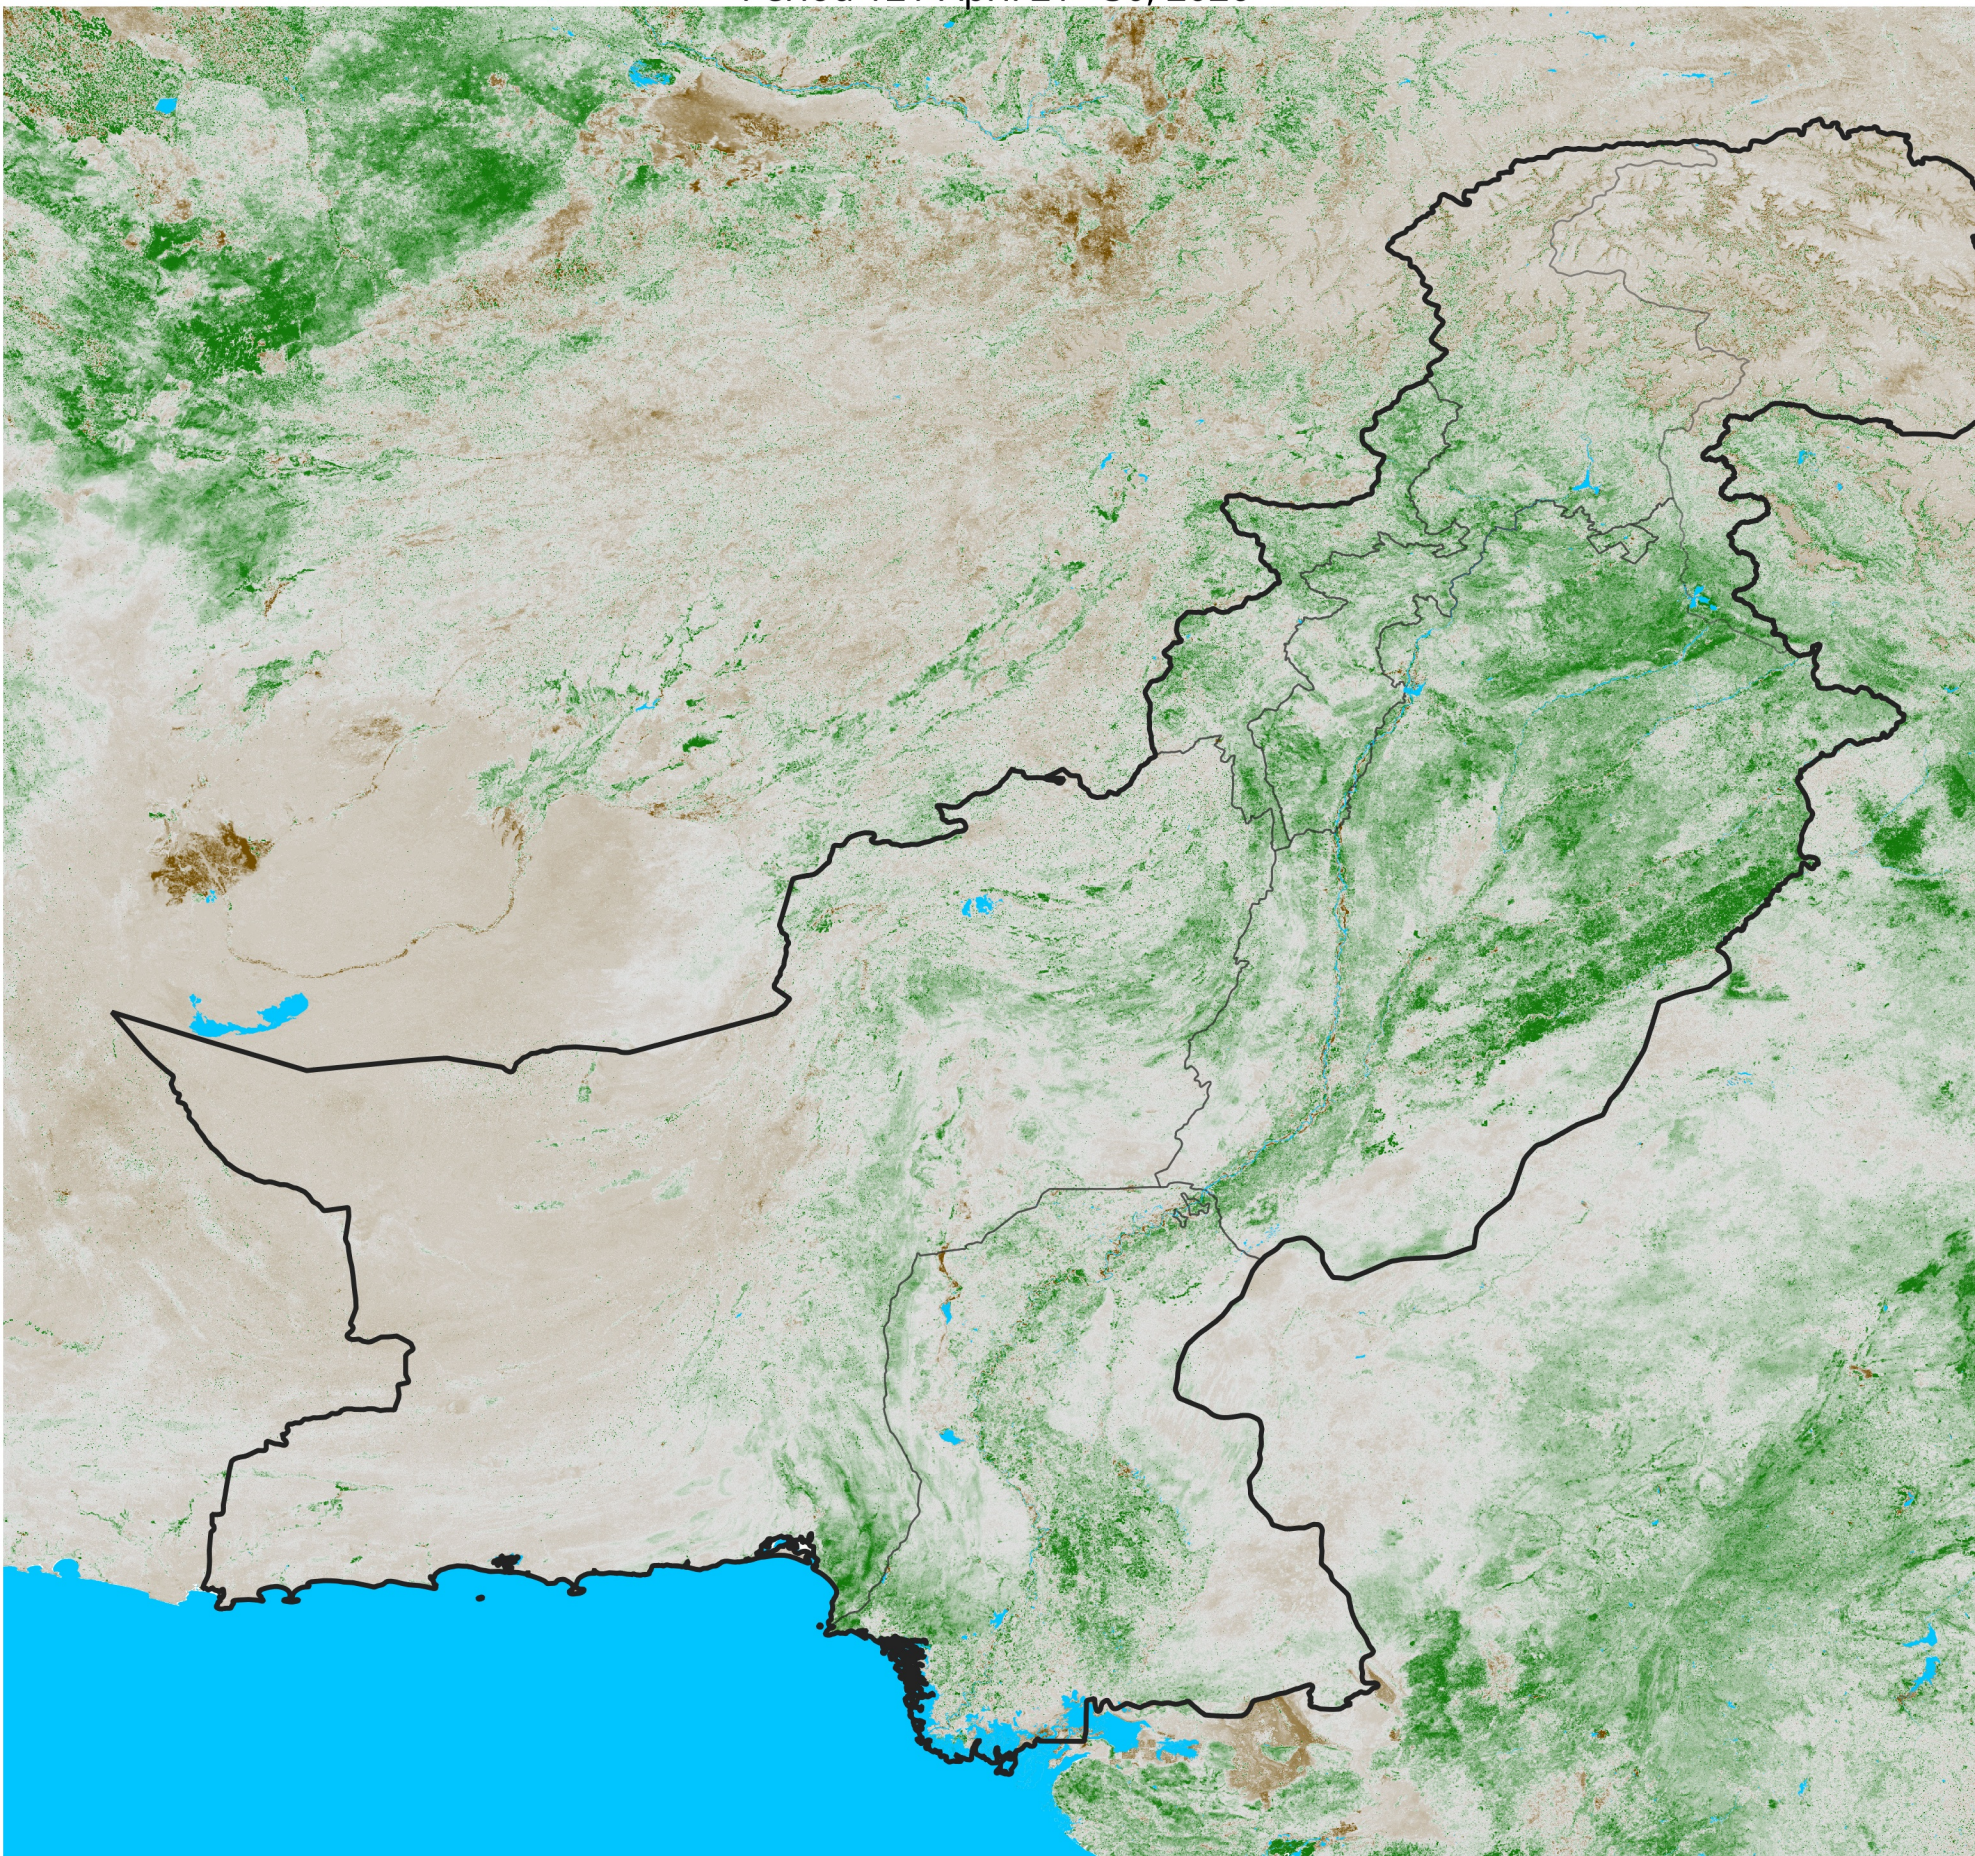

Pakistan NDVI Anomaly

2026 minus mean (2003 - 2022)

Period 12 / April 21 - 30, 2026

NDVI Anomaly

< -0.3 -0.2 -0.1 -0.05 0.05 0.1 0.2 >0.3

Negative

No Difference

Positive