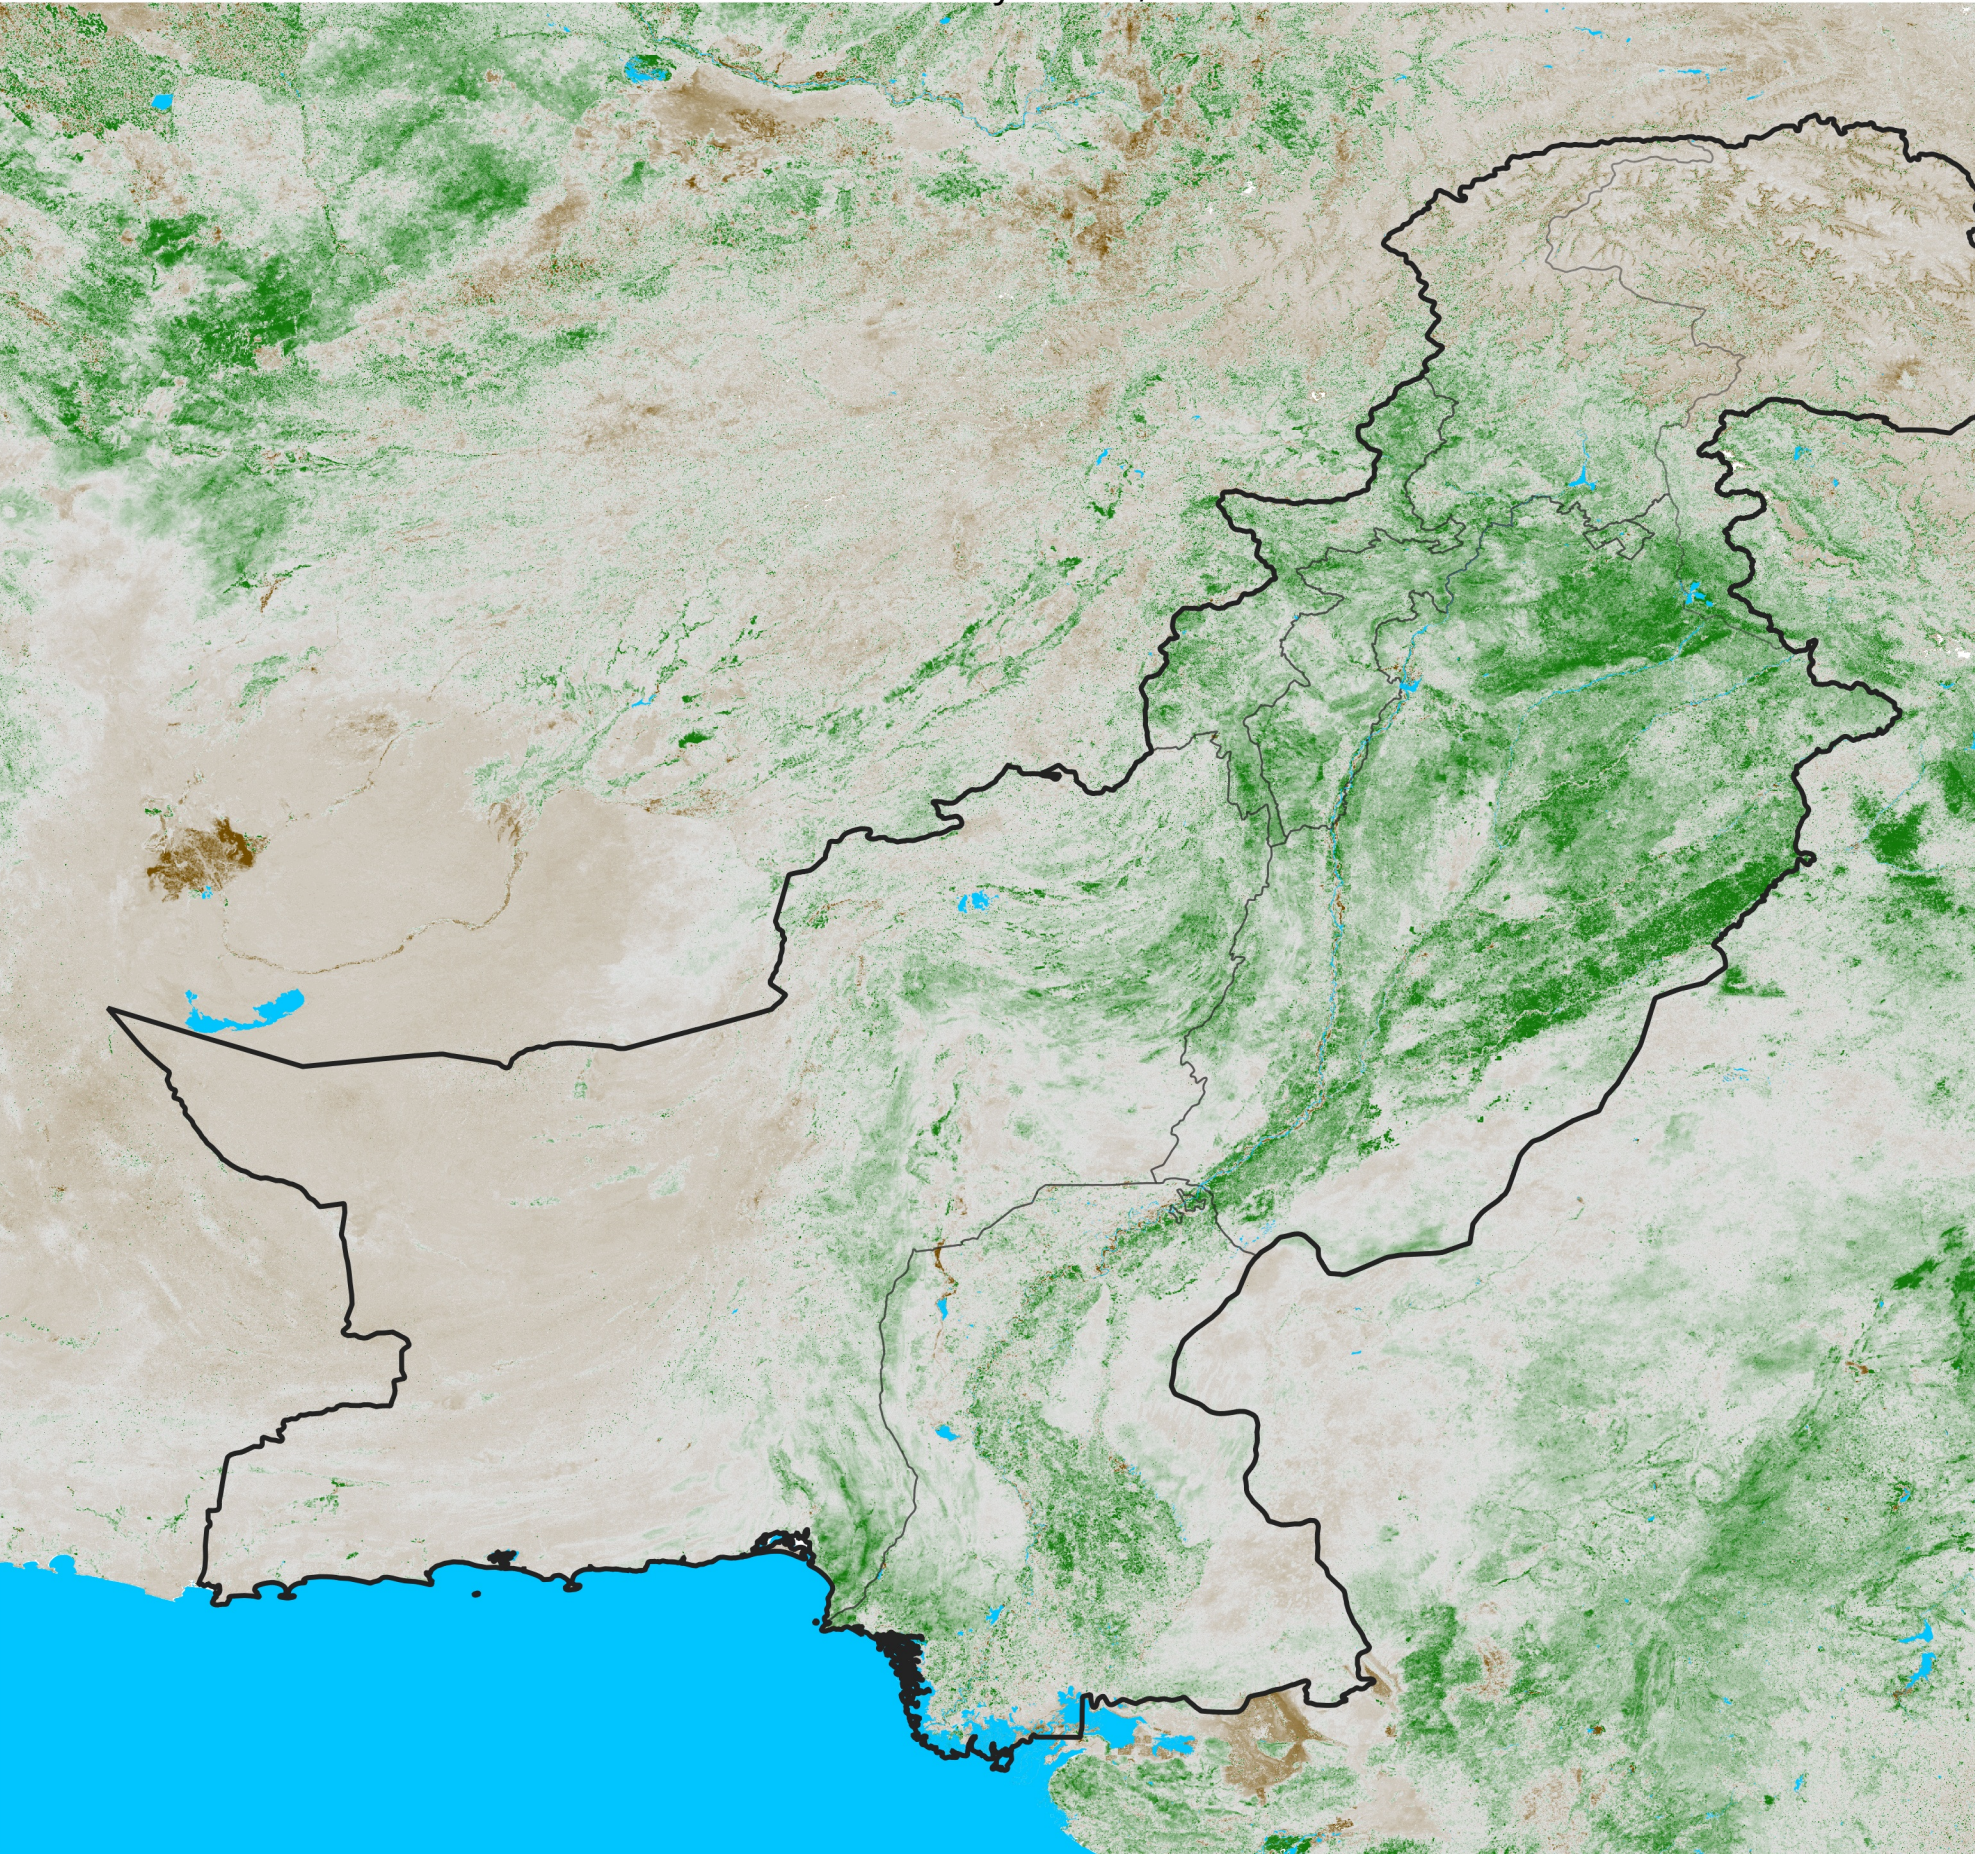

Pakistan NDVI Anomaly

2026 minus mean (2003 - 2022)

Period 13 / May 01 - 10, 2026

NDVI Anomaly

< -0.3 -0.2 -0.1 -0.05 0.05 0.1 0.2 >0.3

Negative

No Difference

Positive